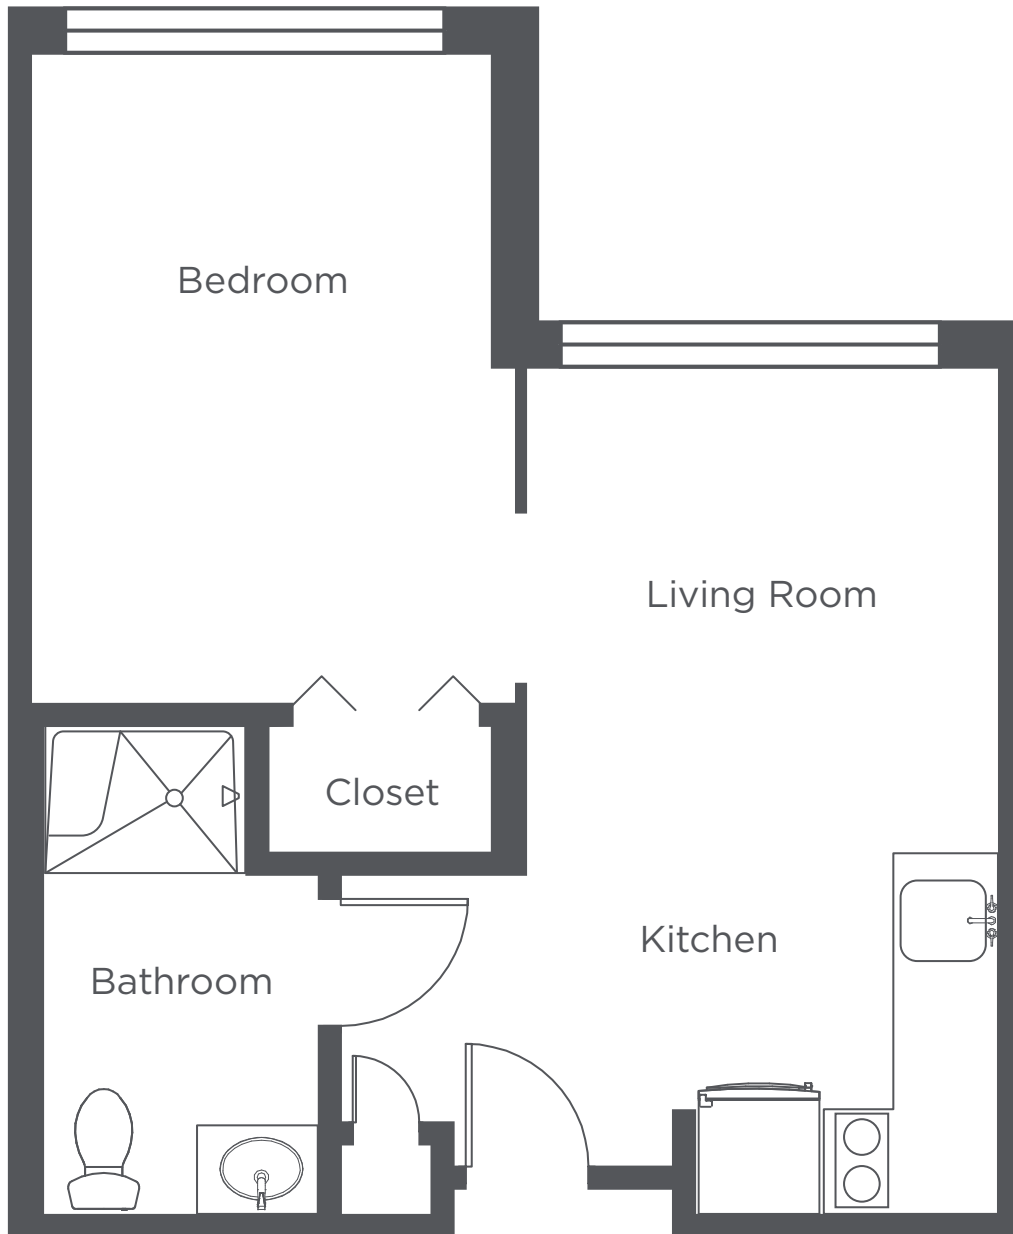

**WEST HILLS
VILLAGE**

Senior Residence

A1 - One Bedroom - 415 sq ft

Floor plans are for general reference only and are not to scale.

**WEST HILLS
VILLAGE**

Senior Residence

B1 - Studio - 379 sq ft

Floor plans are for general reference only and are not to scale.

WEST HILLS VILLAGE

Senior Residence

B2 - Studio - 439 sq ft

Floor plans are for general reference only and are not to scale.

WEST HILLS VILLAGE

Senior Residence

B3 - Studio - 408 sq ft

Floor plans are for general reference only and are not to scale.

**WEST HILLS
VILLAGE**

Senior Residence

B4 - Studio - 354 sq ft

Floor plans are for general reference only and are not to scale.

**WEST HILLS
VILLAGE**

Senior Residence

B5 - Studio - 381 sq ft

Floor plans are for general reference only and are not to scale.

**WEST HILLS
VILLAGE**

Senior Residence

B6 - Studio - 383 sq ft

Floor plans are for general reference only and are not to scale.

**WEST HILLS
VILLAGE**

Senior Residence

B7 - Studio - 377 sq ft

Floor plans are for general reference only and are not to scale.