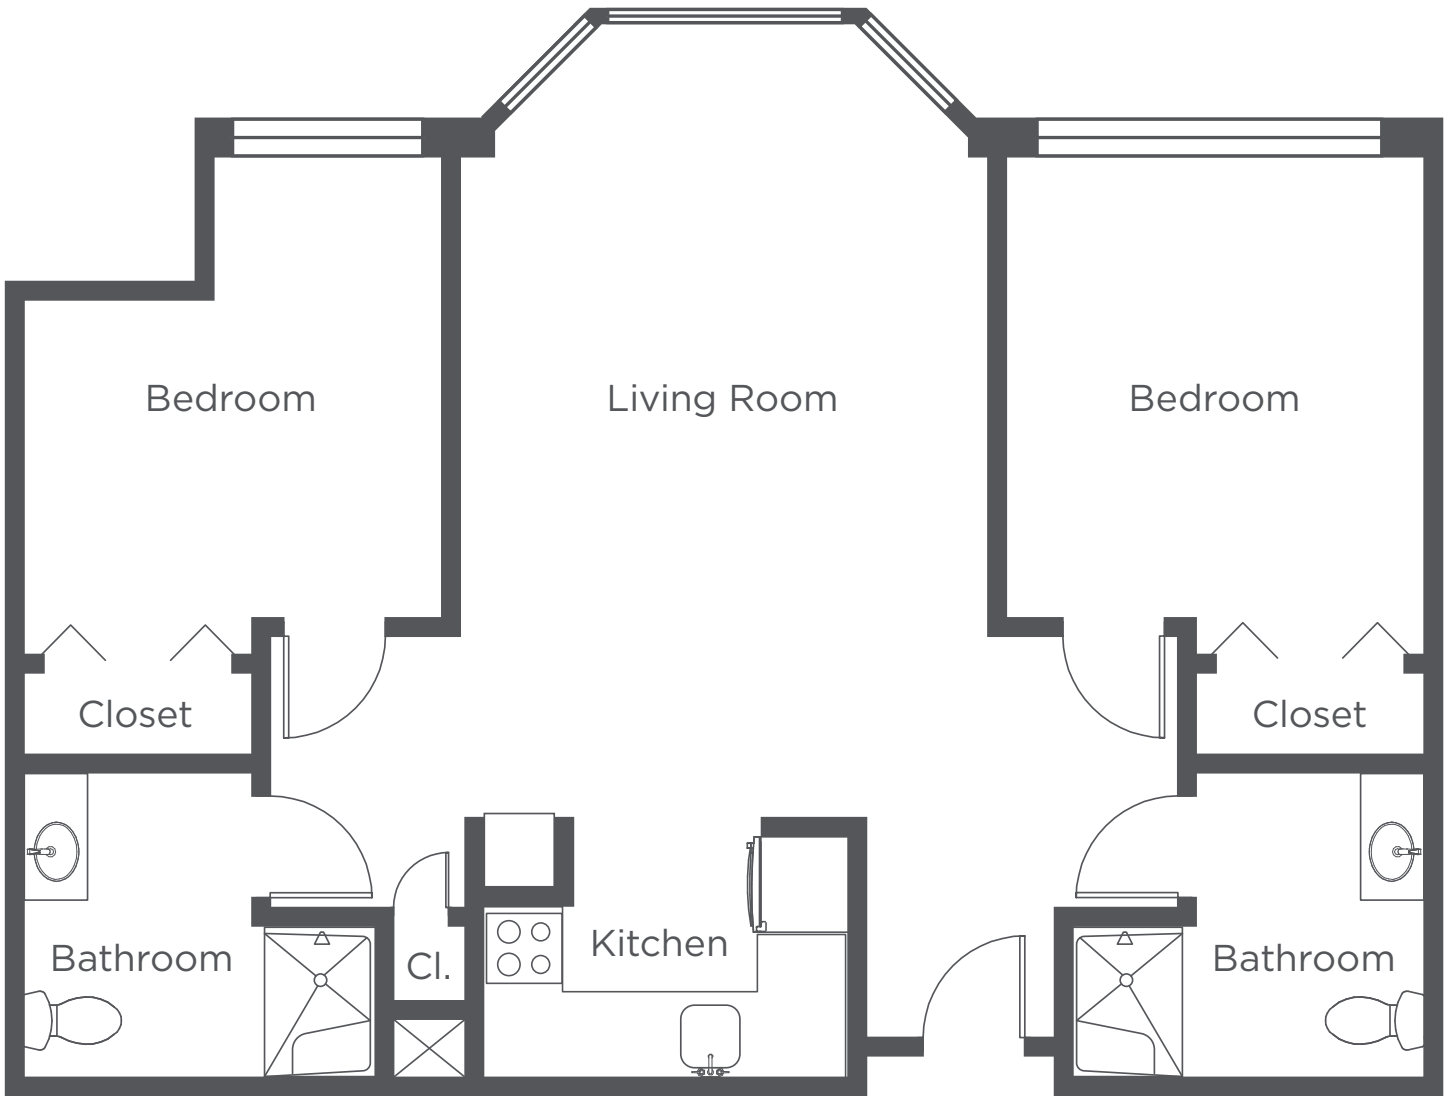

**WEST HILLS
VILLAGE**

Senior Residence

F2 - Two Bedroom - 928 sq ft

Floor plans are for general reference only and are not to scale.

**WEST HILLS
VILLAGE**

Senior Residence

F3 - Two Bedroom - 857 sq ft

Floor plans are for general reference only and are not to scale.

**WEST HILLS
VILLAGE**

Senior Residence

F4 - Two Bedroom - 906 sq ft

Floor plans are for general reference only and are not to scale.

**WEST HILLS
VILLAGE**

Senior Residence

F5 - Two Bedroom - 841 sq ft

Floor plans are for general reference only and are not to scale.

**WEST HILLS
VILLAGE**

Senior Residence

F6 - Two Bedroom - 868 sq ft

Floor plans are for general reference only and are not to scale.

**WEST HILLS
VILLAGE**

Senior Residence

X1 - Studio Alcove - 433 sq ft

Floor plans are for general reference only and are not to scale.

**WEST HILLS
VILLAGE**

Senior Residence

X2 - Studio Alcove - 557 sq ft

Floor plans are for general reference only and are not to scale.

**WEST HILLS
VILLAGE**

Senior Residence

X3 - Studio Alcove - 481 sq ft