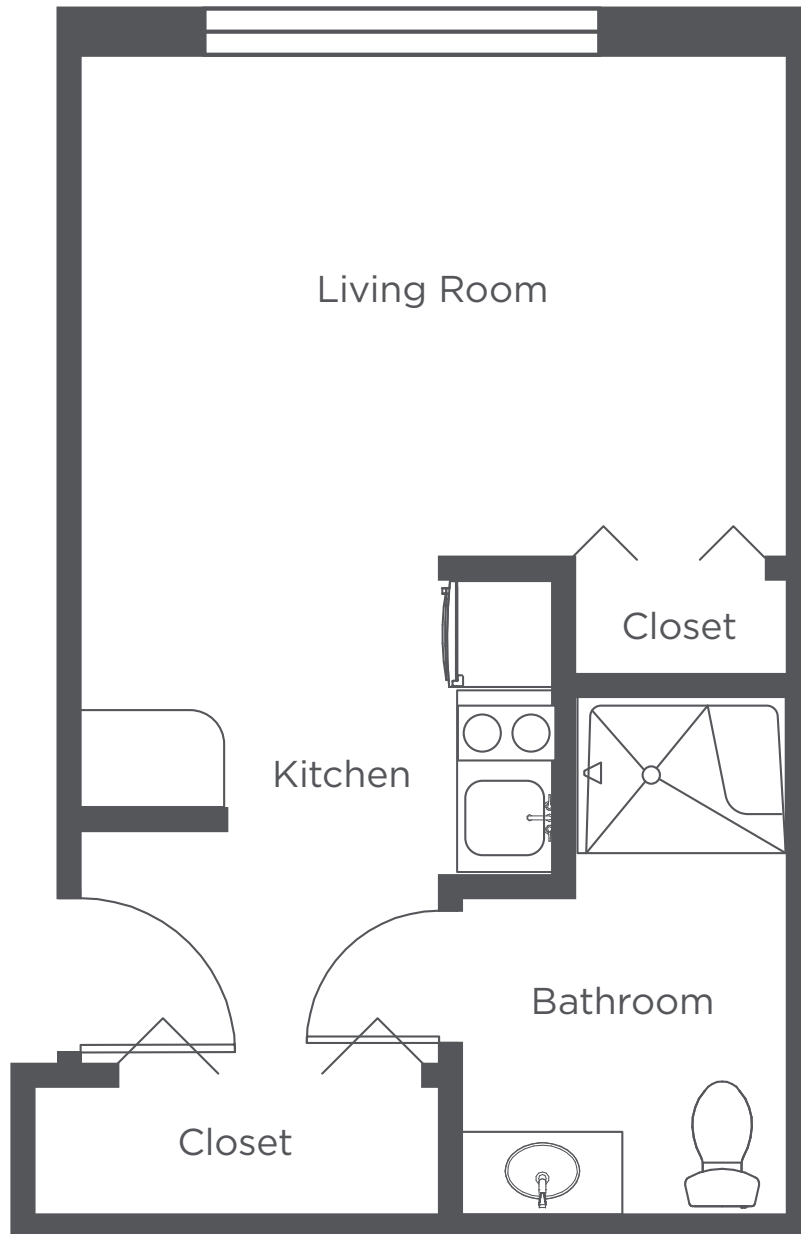

**WEST HILLS
VILLAGE**

Senior Residence

A1 - One Bedroom - 415 sq ft

Floor plans are for general reference only and are not to scale.

**WEST HILLS
VILLAGE**

Senior Residence

B1 - Studio - 379 sq ft

Floor plans are for general reference only and are not to scale.

WEST HILLS VILLAGE

Senior Residence

B2 - Studio - 439 sq ft

Floor plans are for general reference only and are not to scale.

WEST HILLS VILLAGE

Senior Residence

B3 - Studio - 408 sq ft

Floor plans are for general reference only and are not to scale.

**WEST HILLS
VILLAGE**

Senior Residence

B4 - Studio - 354 sq ft

Floor plans are for general reference only and are not to scale.

**WEST HILLS
VILLAGE**

Senior Residence

B5 - Studio - 381 sq ft

Floor plans are for general reference only and are not to scale.

**WEST HILLS
VILLAGE**

Senior Residence

B6 - Studio - 383 sq ft

Floor plans are for general reference only and are not to scale.

**WEST HILLS
VILLAGE**

Senior Residence

B7 - Studio - 377 sq ft

Floor plans are for general reference only and are not to scale.