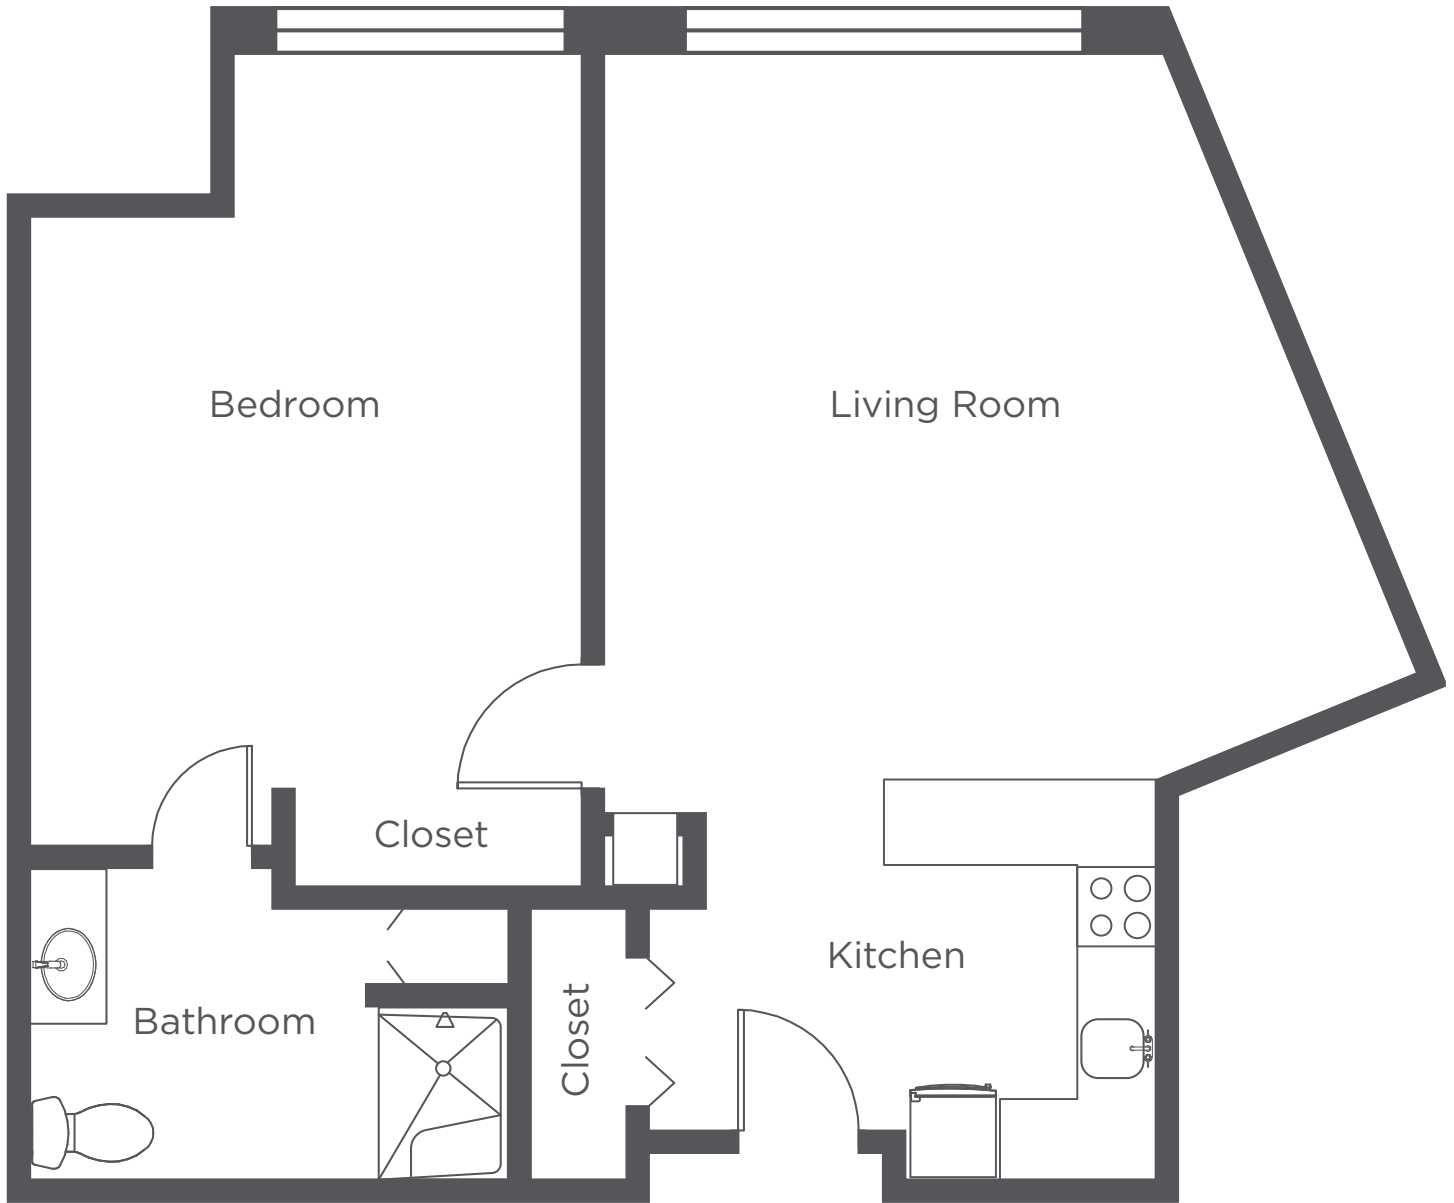

**WEST HILLS
VILLAGE**

Senior Residence

D5 - One Bedroom - 587 sq ft

Floor plans are for general reference only and are not to scale.