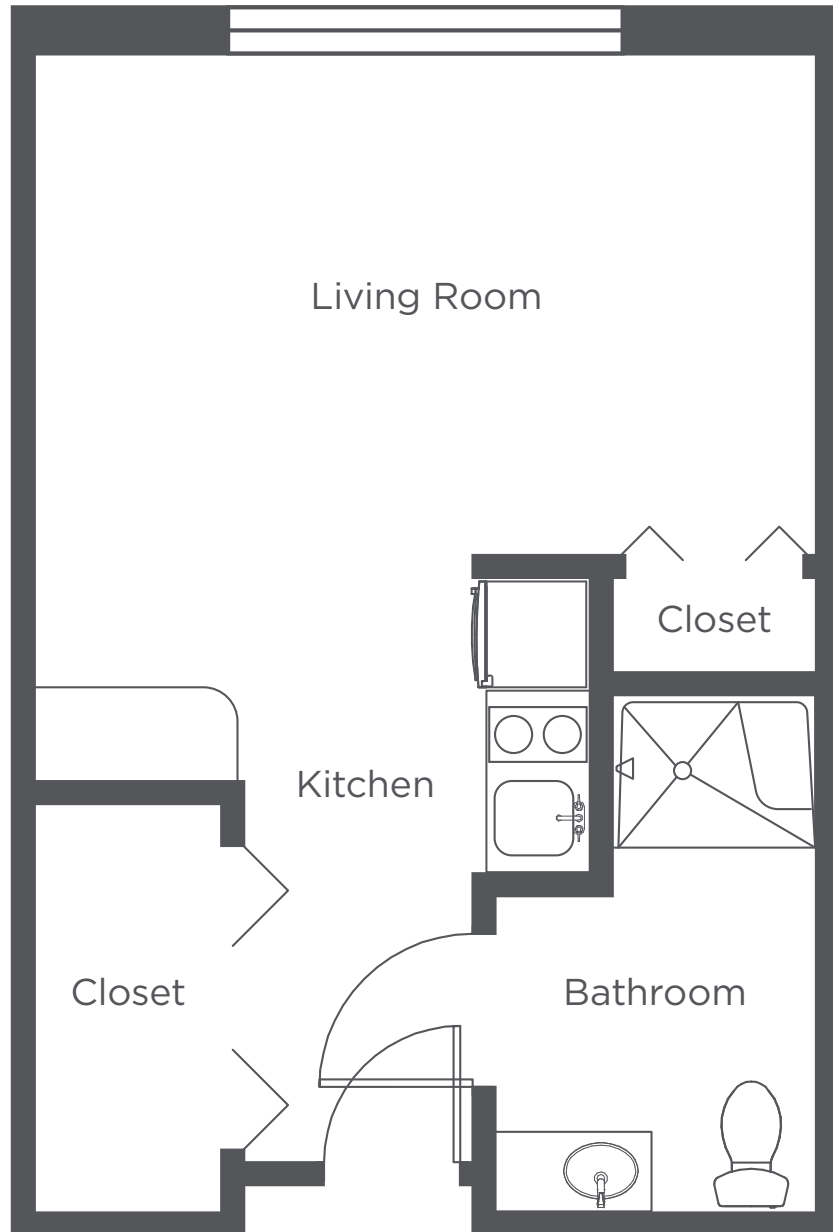

**WEST HILLS
VILLAGE**

Senior Residence

A1 - One Bedroom - 415 sq ft

Floor plans are for general reference only and are not to scale.

**WEST HILLS
VILLAGE**

Senior Residence

B1 - Studio - 379 sq ft

Floor plans are for general reference only and are not to scale.

WEST HILLS VILLAGE

Senior Residence

B2 - Studio - 439 sq ft

Floor plans are for general reference only and are not to scale.

WEST HILLS VILLAGE

Senior Residence

B3 - Studio - 408 sq ft

Floor plans are for general reference only and are not to scale.

**WEST HILLS
VILLAGE**

Senior Residence

B4 - Studio - 354 sq ft

Floor plans are for general reference only and are not to scale.

**WEST HILLS
VILLAGE**

Senior Residence

B5 - Studio - 381 sq ft

Floor plans are for general reference only and are not to scale.