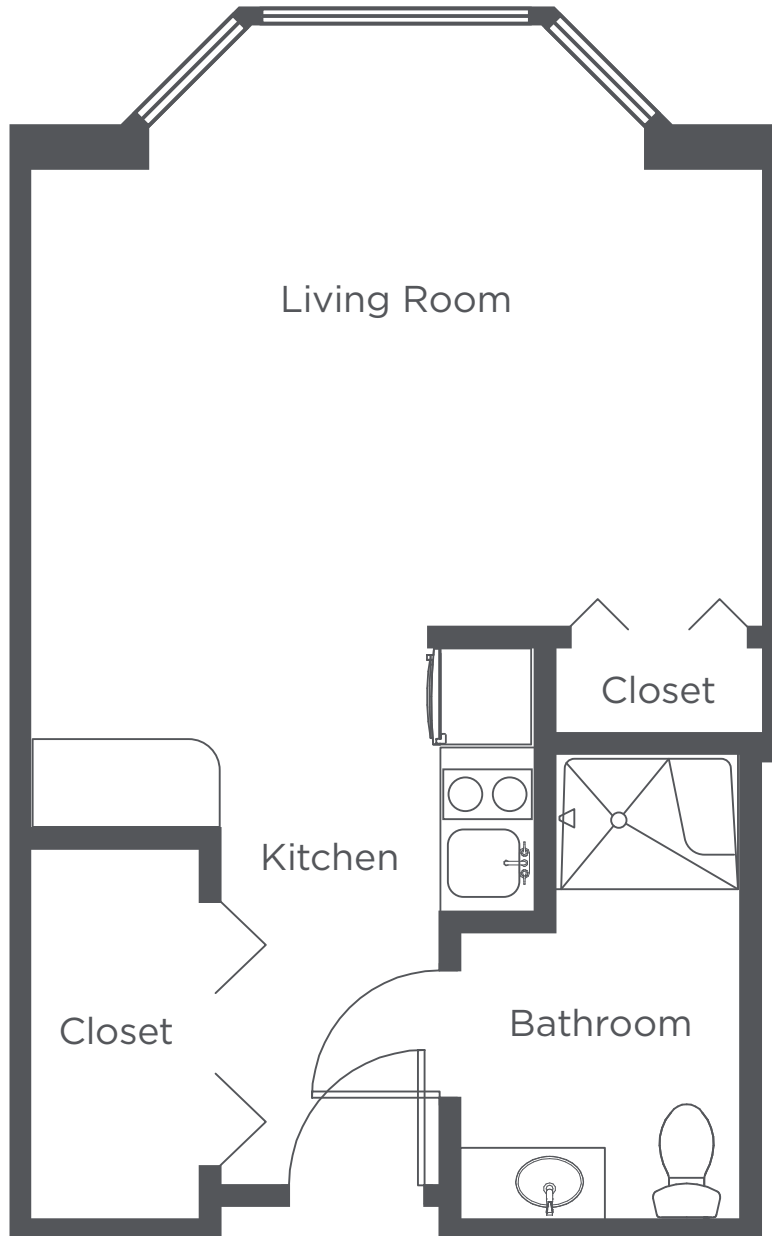

**WEST HILLS
VILLAGE**

Senior Residence

B8 - Studio - 407 sq ft

Floor plans are for general reference only and are not to scale.