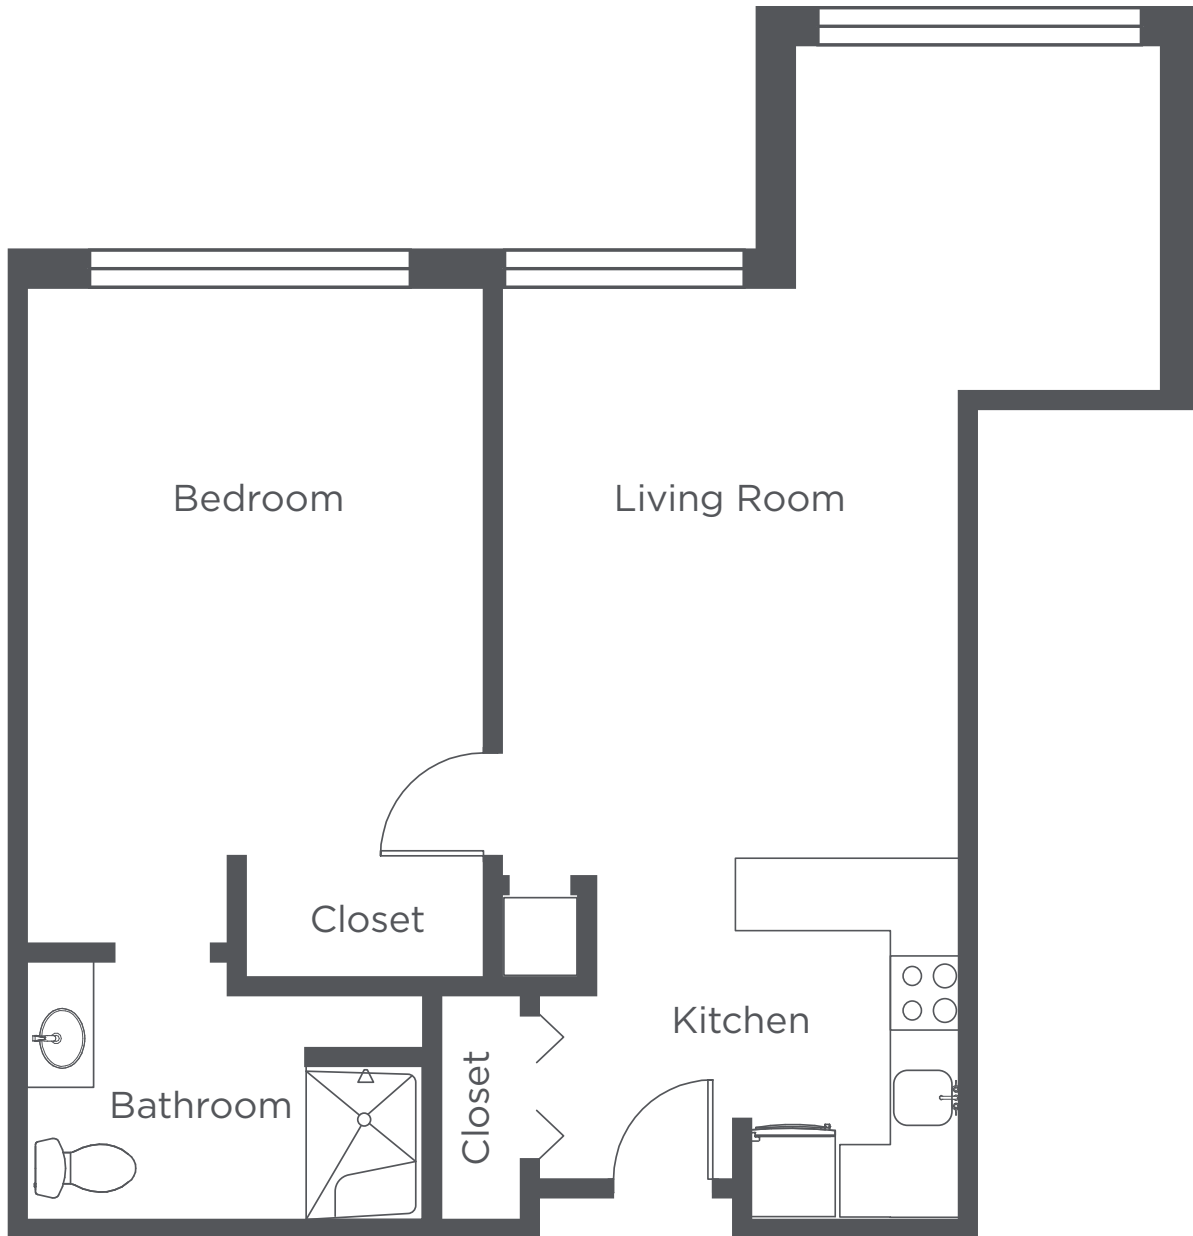

**WEST HILLS
VILLAGE**

Senior Residence

D4 - One Bedroom - 649 sq ft

Floor plans are for general reference only and are not to scale.