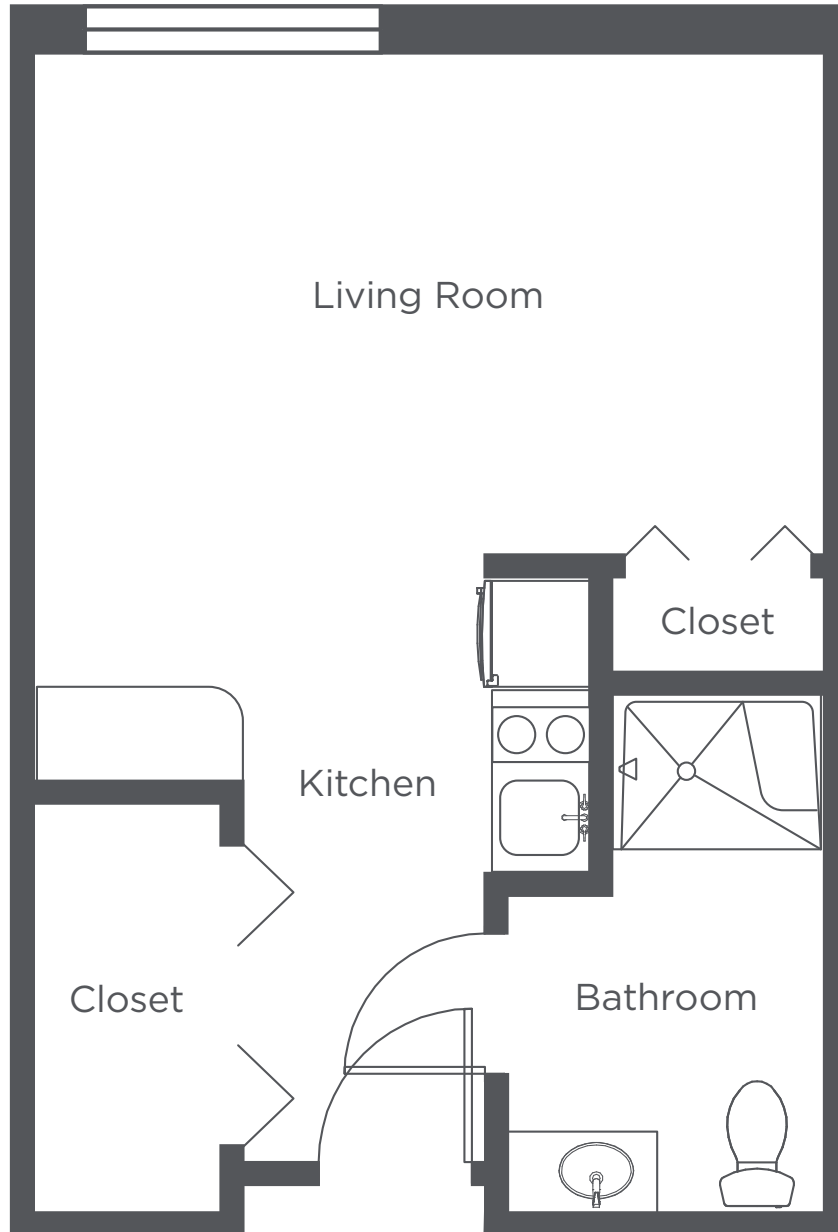

**WEST HILLS
VILLAGE**

Senior Residence

A1 - One Bedroom - 415 sq ft

Floor plans are for general reference only and are not to scale.

**WEST HILLS
VILLAGE**

Senior Residence

B1 - Studio - 379 sq ft

Floor plans are for general reference only and are not to scale.

WEST HILLS VILLAGE

Senior Residence

B2 - Studio - 439 sq ft

Floor plans are for general reference only and are not to scale.

WEST HILLS VILLAGE

Senior Residence

B3 - Studio - 408 sq ft

Floor plans are for general reference only and are not to scale.

**WEST HILLS
VILLAGE**

Senior Residence

B4 - Studio - 354 sq ft

Floor plans are for general reference only and are not to scale.

**WEST HILLS
VILLAGE**

Senior Residence

B5 - Studio - 381 sq ft

Floor plans are for general reference only and are not to scale.

**WEST HILLS
VILLAGE**

Senior Residence

B6 - Studio - 383 sq ft

Floor plans are for general reference only and are not to scale.

**WEST HILLS
VILLAGE**

Senior Residence

B7 - Studio - 377 sq ft

Floor plans are for general reference only and are not to scale.