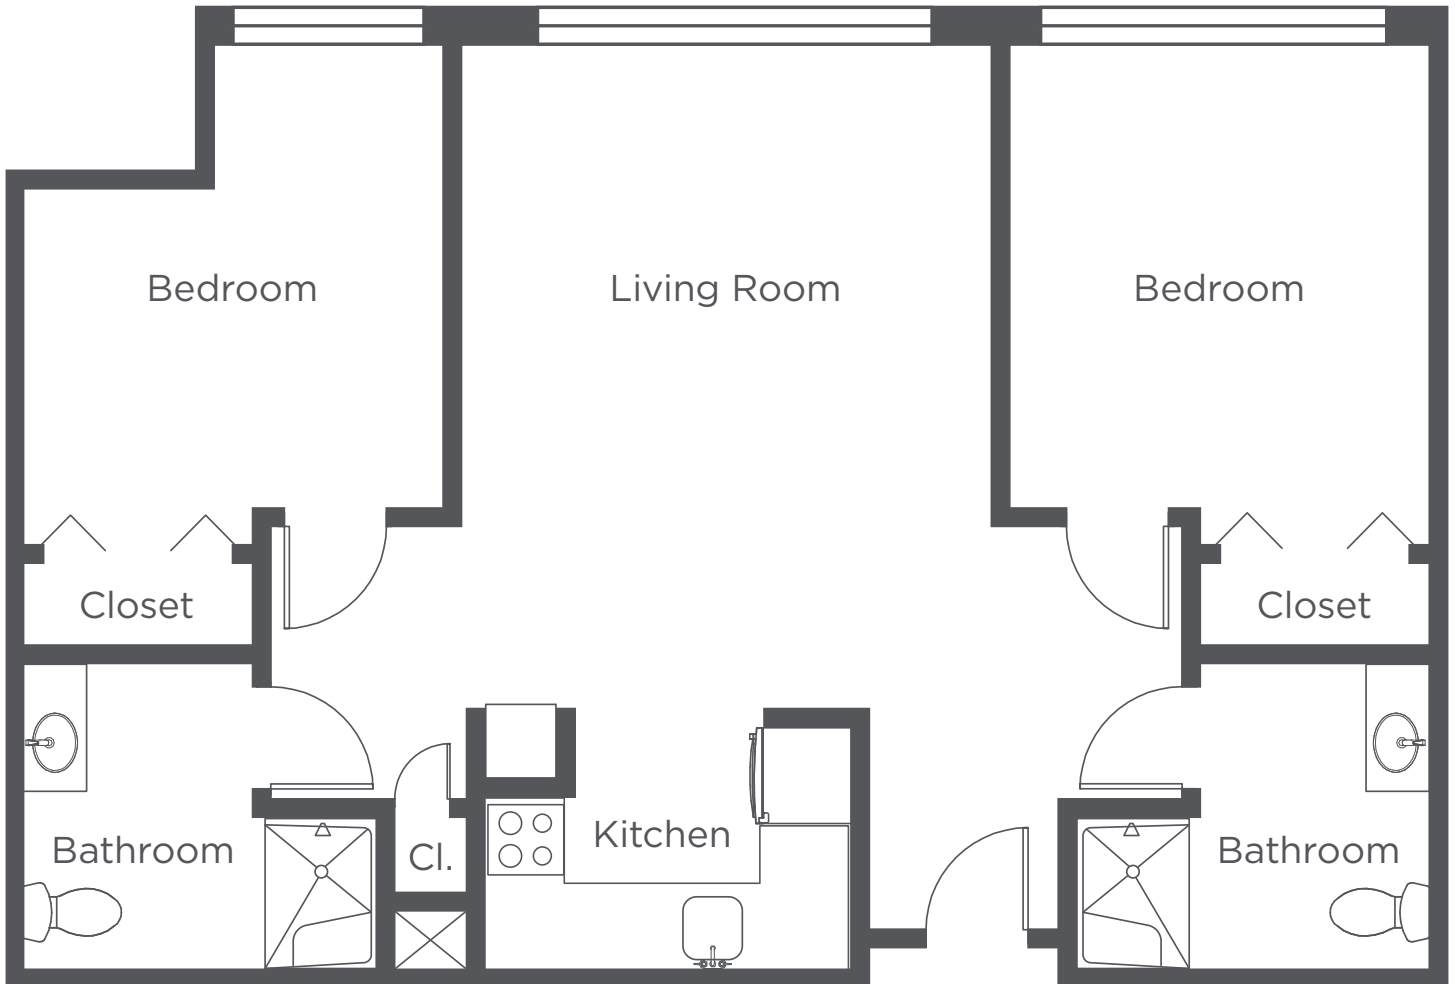

**WEST HILLS
VILLAGE**

Senior Residence

F2 - Two Bedroom - 928 sq ft

Floor plans are for general reference only and are not to scale.

**WEST HILLS
VILLAGE**

Senior Residence

F3 - Two Bedroom - 857 sq ft

Floor plans are for general reference only and are not to scale.

**WEST HILLS
VILLAGE**

Senior Residence

F4 - Two Bedroom - 906 sq ft

Floor plans are for general reference only and are not to scale.

**WEST HILLS
VILLAGE**

Senior Residence

F5 - Two Bedroom - 841 sq ft

Floor plans are for general reference only and are not to scale.

**WEST HILLS
VILLAGE**

Senior Residence

F6 - Two Bedroom - 868 sq ft

Floor plans are for general reference only and are not to scale.

**WEST HILLS
VILLAGE**

Senior Residence

X1 - Studio Alcove - 433 sq ft

Floor plans are for general reference only and are not to scale.

**WEST HILLS
VILLAGE**

Senior Residence

X2 - Studio Alcove - 557 sq ft

Floor plans are for general reference only and are not to scale.

**WEST HILLS
VILLAGE**

Senior Residence

X3 - Studio Alcove - 481 sq ft