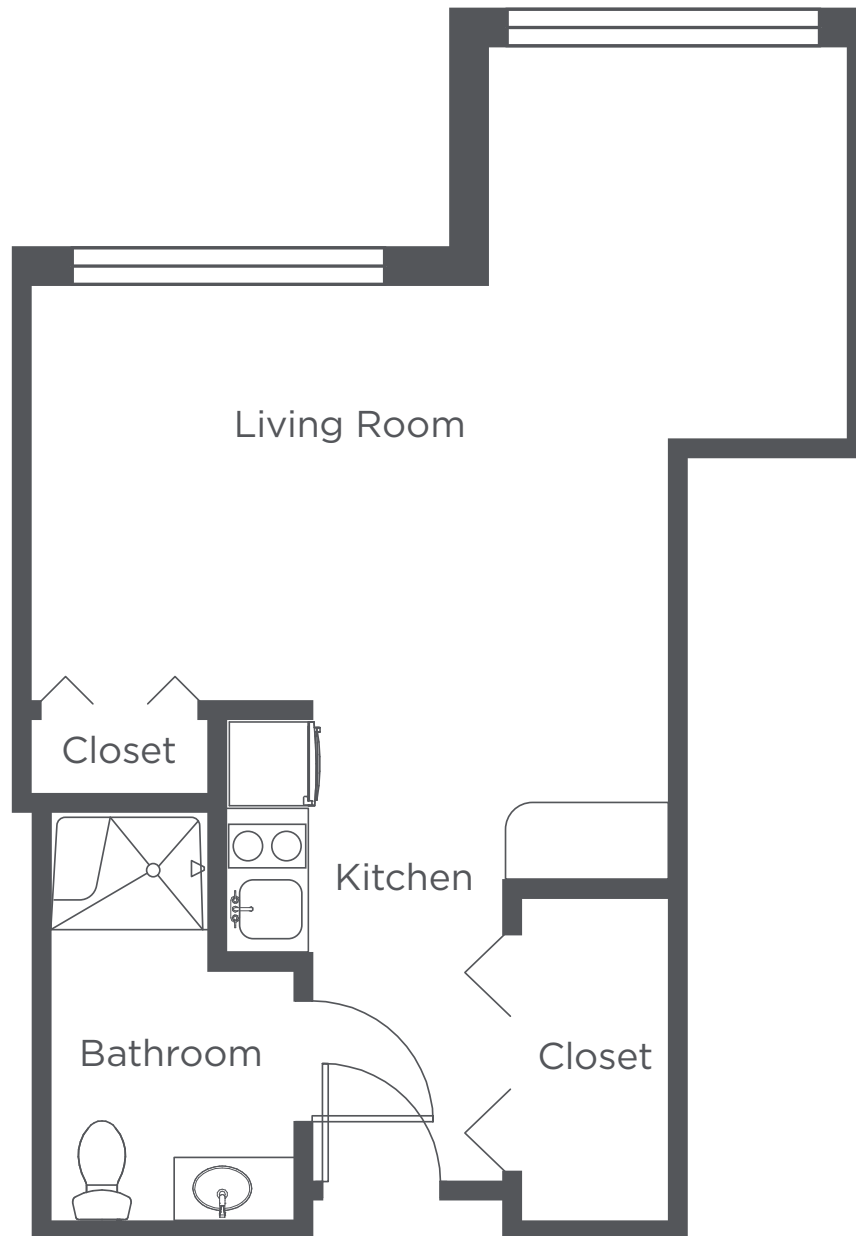

**WEST HILLS
VILLAGE**

Senior Residence

C1 - Studio Alcove - 457 sq ft

Floor plans are for general reference only and are not to scale.