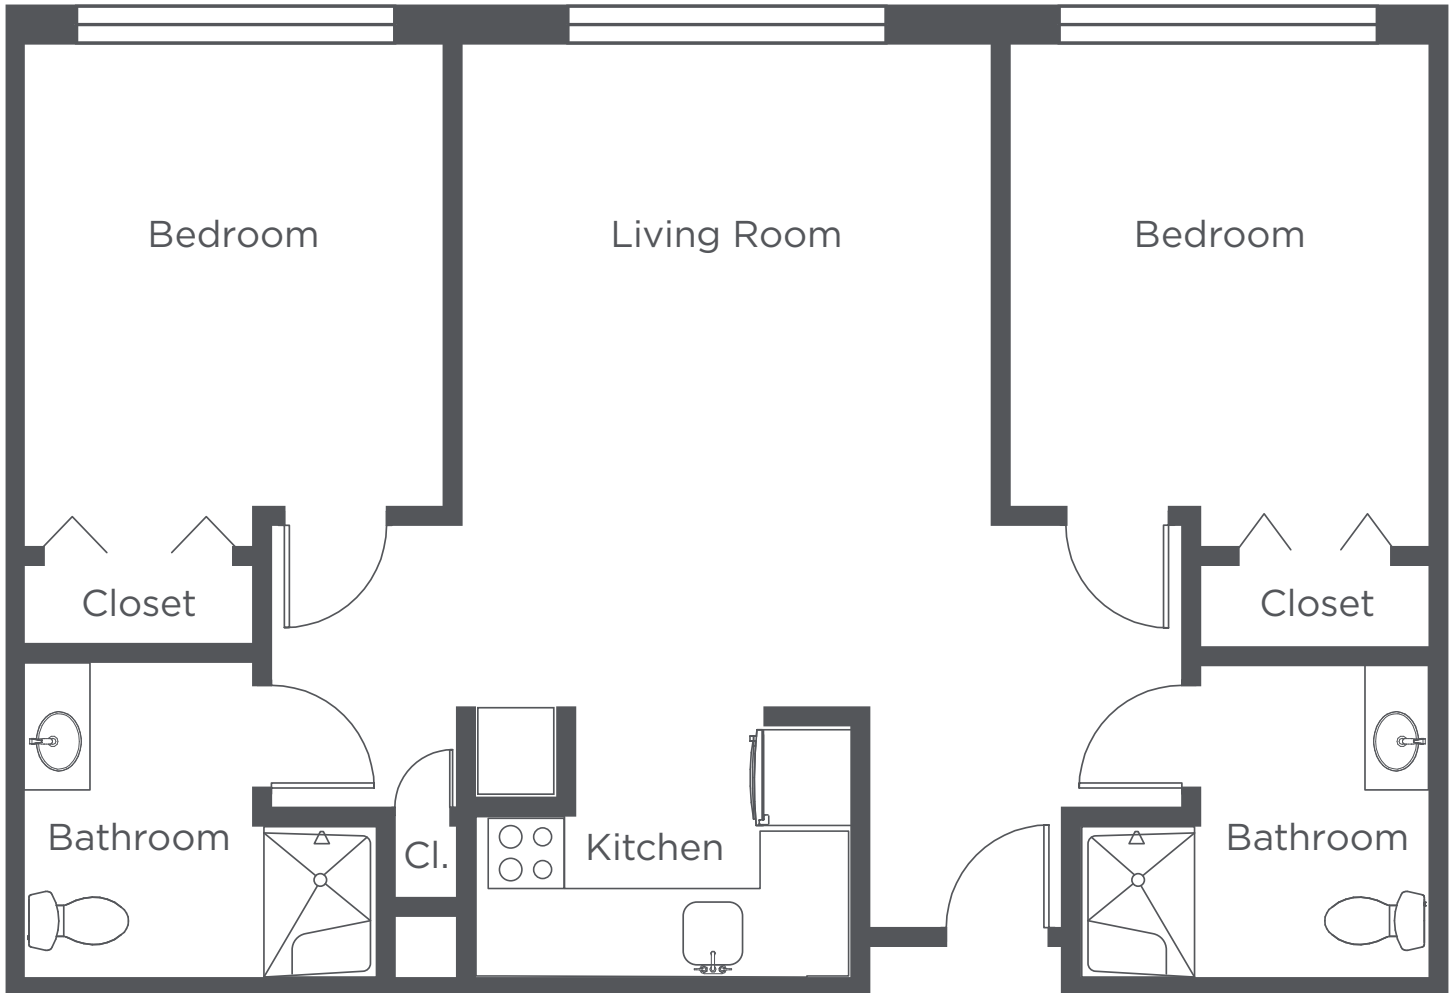

**WEST HILLS
VILLAGE**

Senior Residence

F1 - Two Bedroom - 859 sq ft

Floor plans are for general reference only and are not to scale.