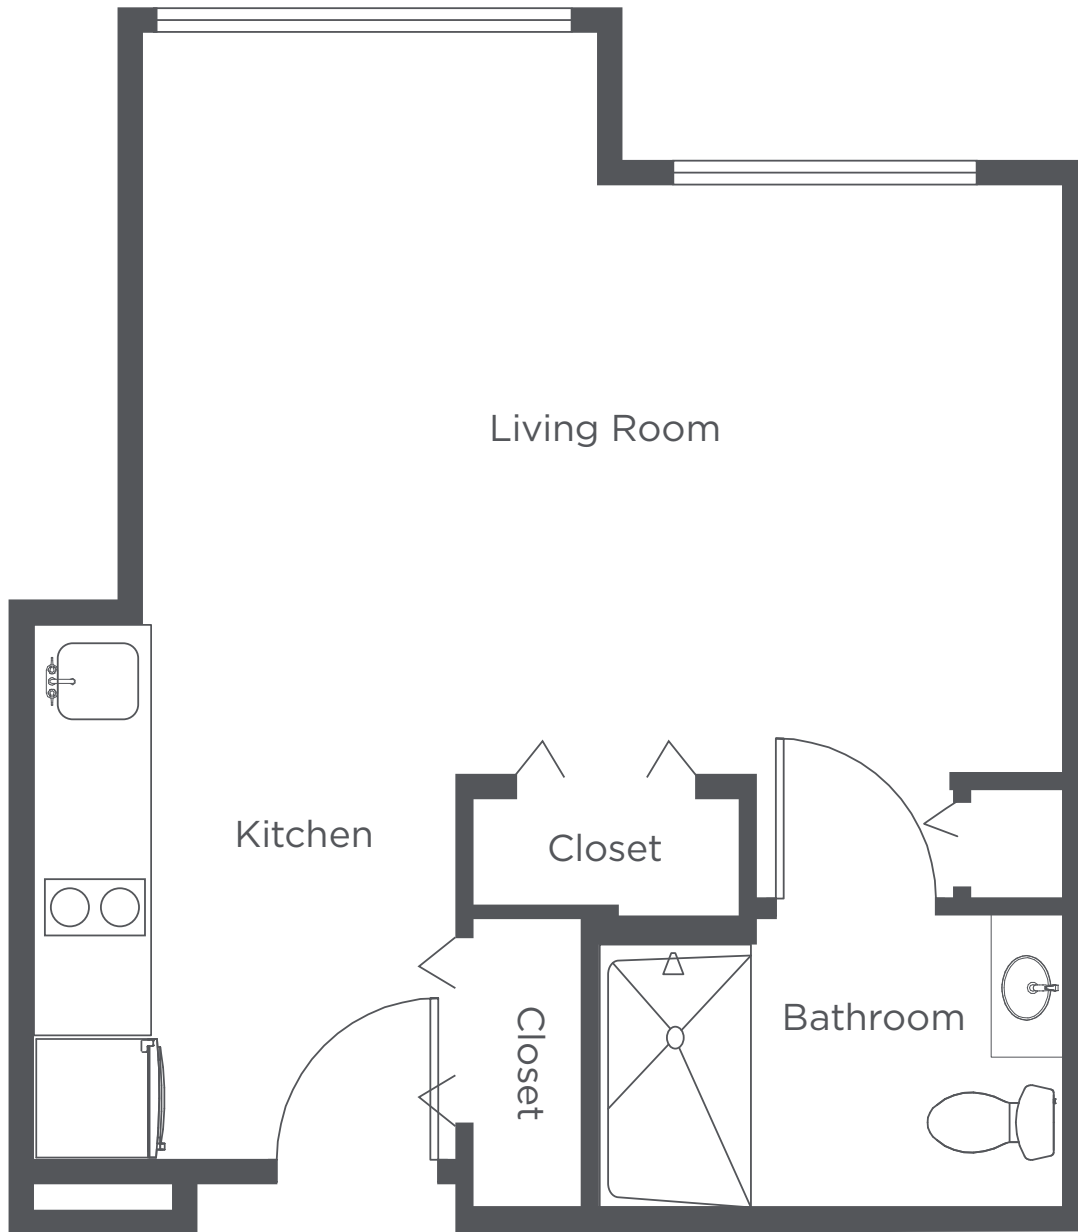

**WEST HILLS
VILLAGE**

Senior Residence

F4 - Two Bedroom - 906 sq ft

Floor plans are for general reference only and are not to scale.

**WEST HILLS
VILLAGE**

Senior Residence

F5 - Two Bedroom - 841 sq ft

Floor plans are for general reference only and are not to scale.

**WEST HILLS
VILLAGE**

Senior Residence

F6 - Two Bedroom - 868 sq ft

Floor plans are for general reference only and are not to scale.

**WEST HILLS
VILLAGE**

Senior Residence

X1 - Studio Alcove - 433 sq ft

Floor plans are for general reference only and are not to scale.

**WEST HILLS
VILLAGE**

Senior Residence

X2 - Studio Alcove - 557 sq ft

Floor plans are for general reference only and are not to scale.

**WEST HILLS
VILLAGE**

Senior Residence

X3 - Studio Alcove - 481 sq ft

Floor plans are for general reference only and are not to scale.

**WEST HILLS
VILLAGE**

Senior Residence

Z1 - Studio - 399 sq ft

Floor plans are for general reference only and are not to scale.