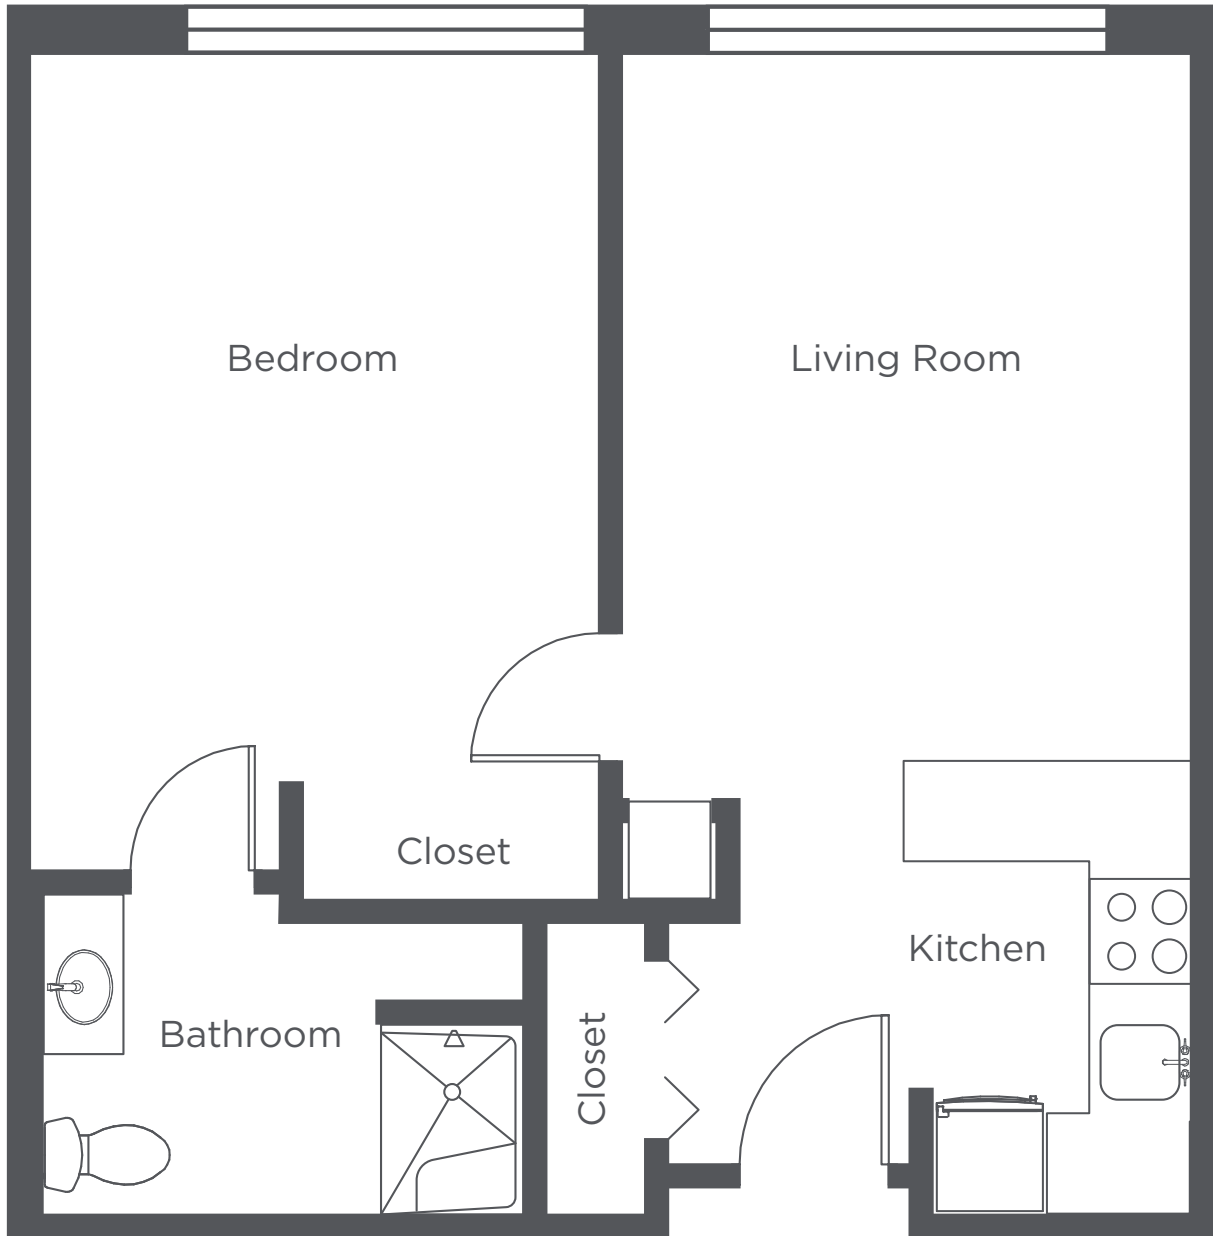

**WEST HILLS
VILLAGE**

Senior Residence

D3 - One Bedroom - 570 sq ft

Floor plans are for general reference only and are not to scale.