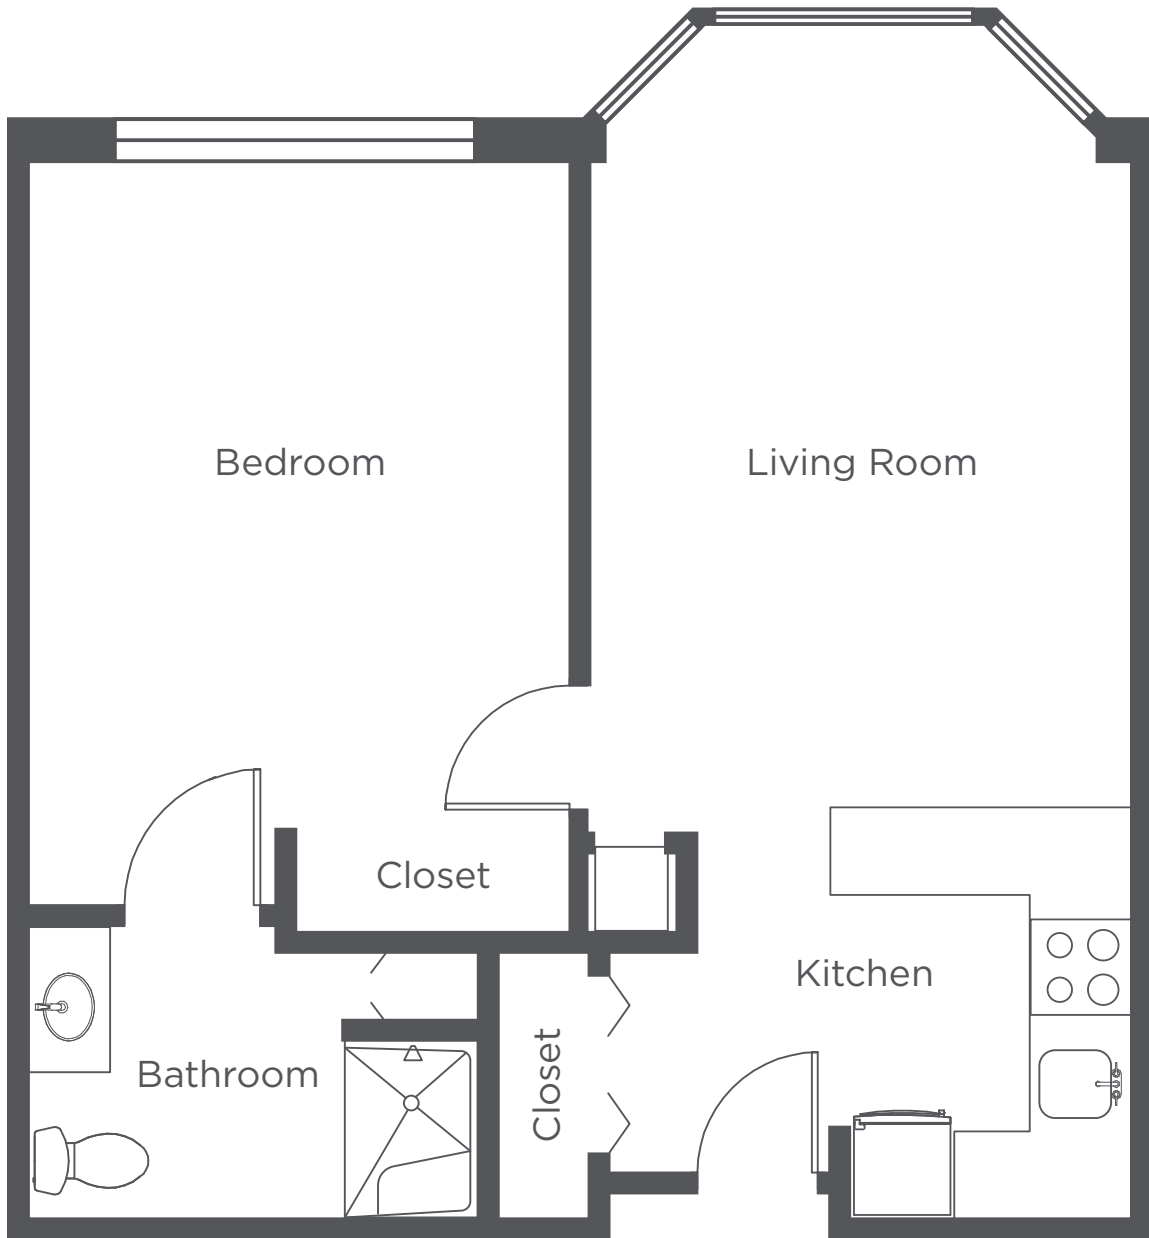

**WEST HILLS
VILLAGE**

Senior Residence

D6 - One Bedroom - 599 sq ft

Floor plans are for general reference only and are not to scale.