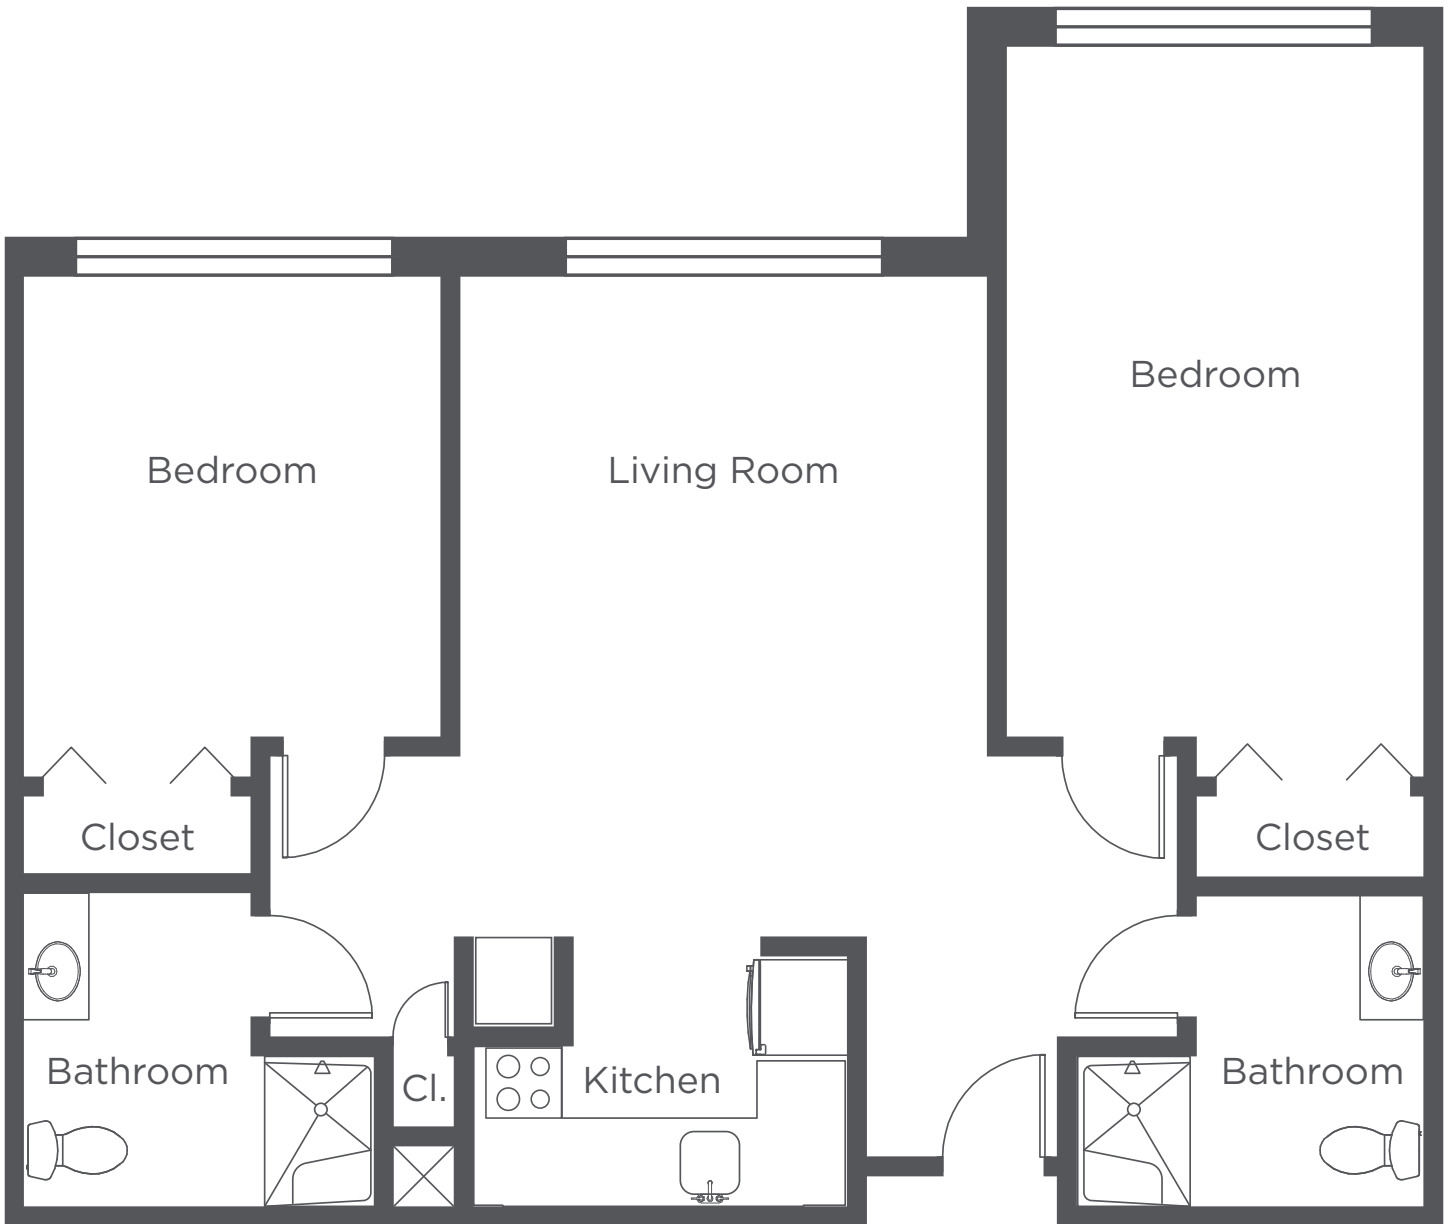

**WEST HILLS
VILLAGE**

Senior Residence

F2 - Two Bedroom - 928 sq ft

Floor plans are for general reference only and are not to scale.