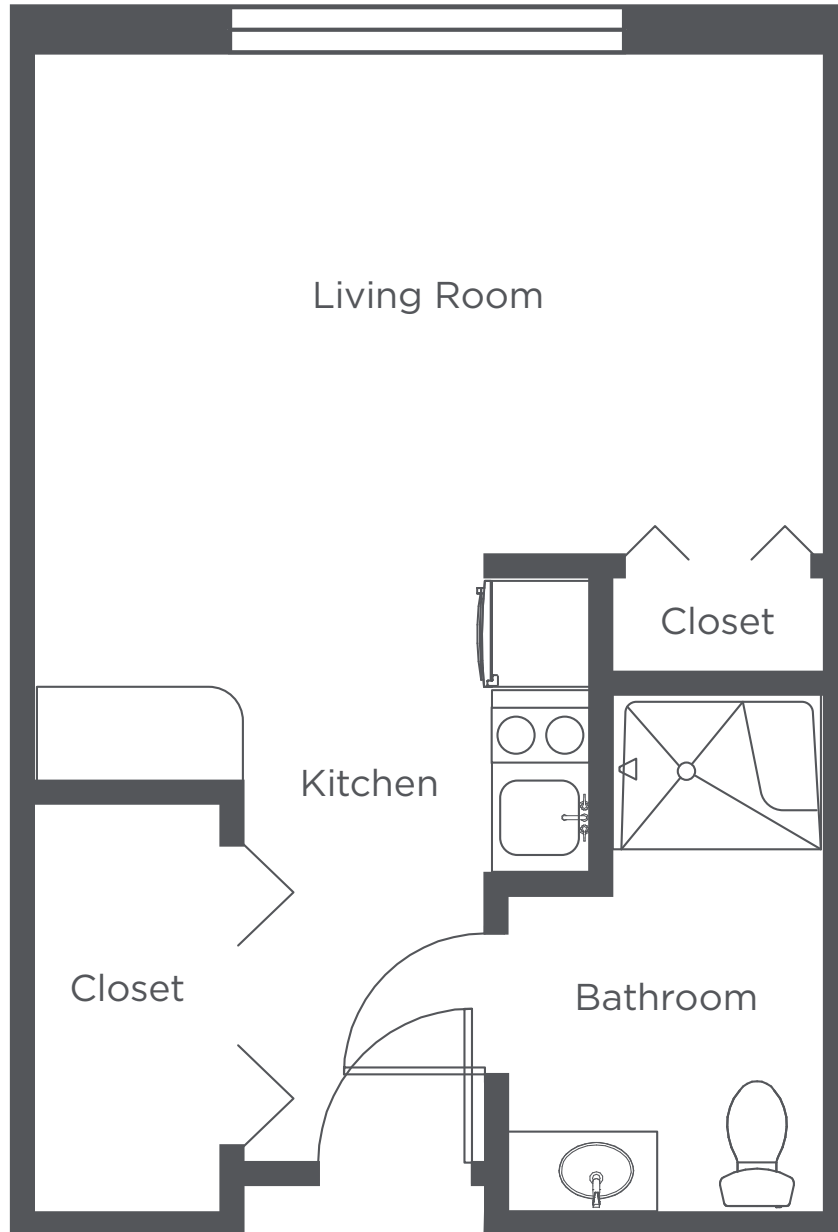

**WEST HILLS
VILLAGE**

Senior Residence

A1 - One Bedroom - 415 sq ft

Floor plans are for general reference only and are not to scale.

**WEST HILLS
VILLAGE**

Senior Residence

B1 - Studio - 379 sq ft

Floor plans are for general reference only and are not to scale.

WEST HILLS VILLAGE

Senior Residence

B2 - Studio - 439 sq ft

Floor plans are for general reference only and are not to scale.

WEST HILLS VILLAGE

Senior Residence

B3 - Studio - 408 sq ft

Floor plans are for general reference only and are not to scale.

**WEST HILLS
VILLAGE**

Senior Residence

B4 - Studio - 354 sq ft

Floor plans are for general reference only and are not to scale.

**WEST HILLS
VILLAGE**

Senior Residence

B5 - Studio - 381 sq ft

Floor plans are for general reference only and are not to scale.

**WEST HILLS
VILLAGE**

Senior Residence

B6 - Studio - 383 sq ft

Floor plans are for general reference only and are not to scale.

**WEST HILLS
VILLAGE**

Senior Residence

B7 - Studio - 377 sq ft

Floor plans are for general reference only and are not to scale.