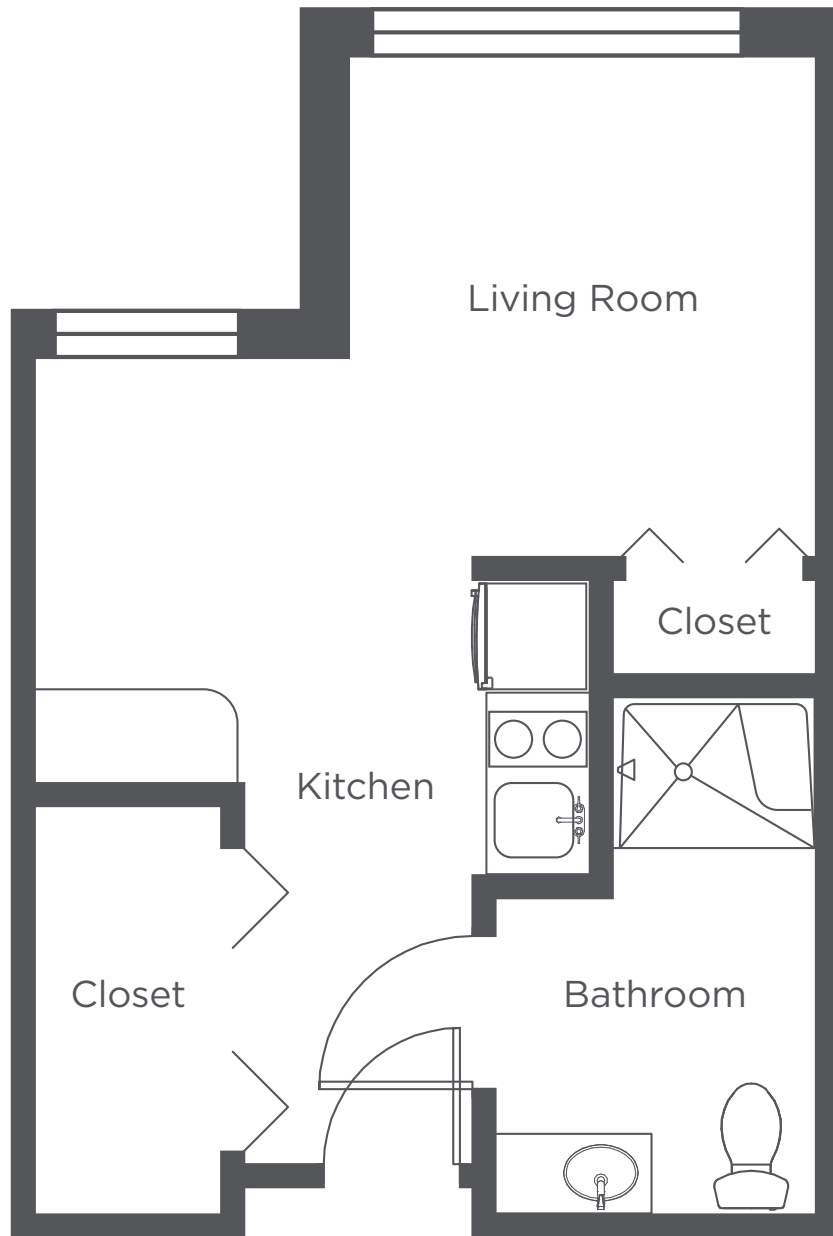

**WEST HILLS
VILLAGE**

Senior Residence

A1 - One Bedroom - 415 sq ft

Floor plans are for general reference only and are not to scale.

**WEST HILLS
VILLAGE**

Senior Residence

B1 - Studio - 379 sq ft

Floor plans are for general reference only and are not to scale.

WEST HILLS VILLAGE

Senior Residence

B2 - Studio - 439 sq ft

Floor plans are for general reference only and are not to scale.

WEST HILLS VILLAGE

Senior Residence

B3 - Studio - 408 sq ft

Floor plans are for general reference only and are not to scale.

**WEST HILLS
VILLAGE**

Senior Residence

B4 - Studio - 354 sq ft

Floor plans are for general reference only and are not to scale.

**WEST HILLS
VILLAGE**

Senior Residence

B5 - Studio - 381 sq ft

Floor plans are for general reference only and are not to scale.