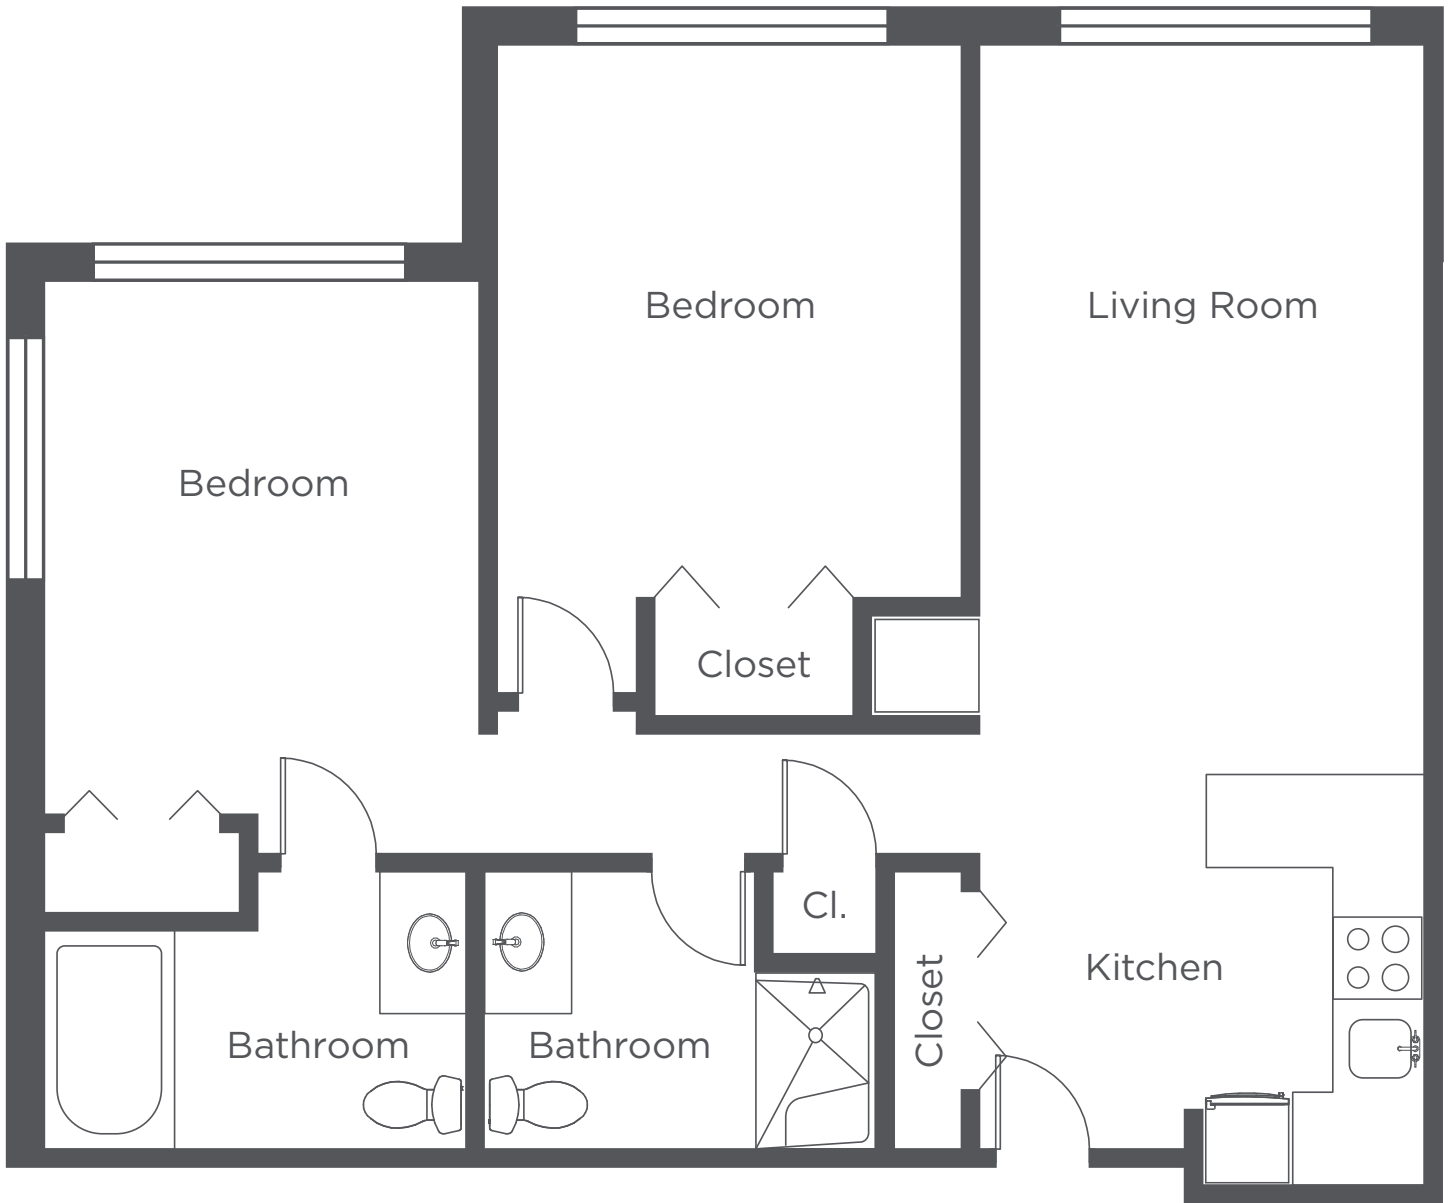

**WEST HILLS
VILLAGE**

Senior Residence

E1 - Two Bedroom - 990 sq ft

Floor plans are for general reference only and are not to scale.