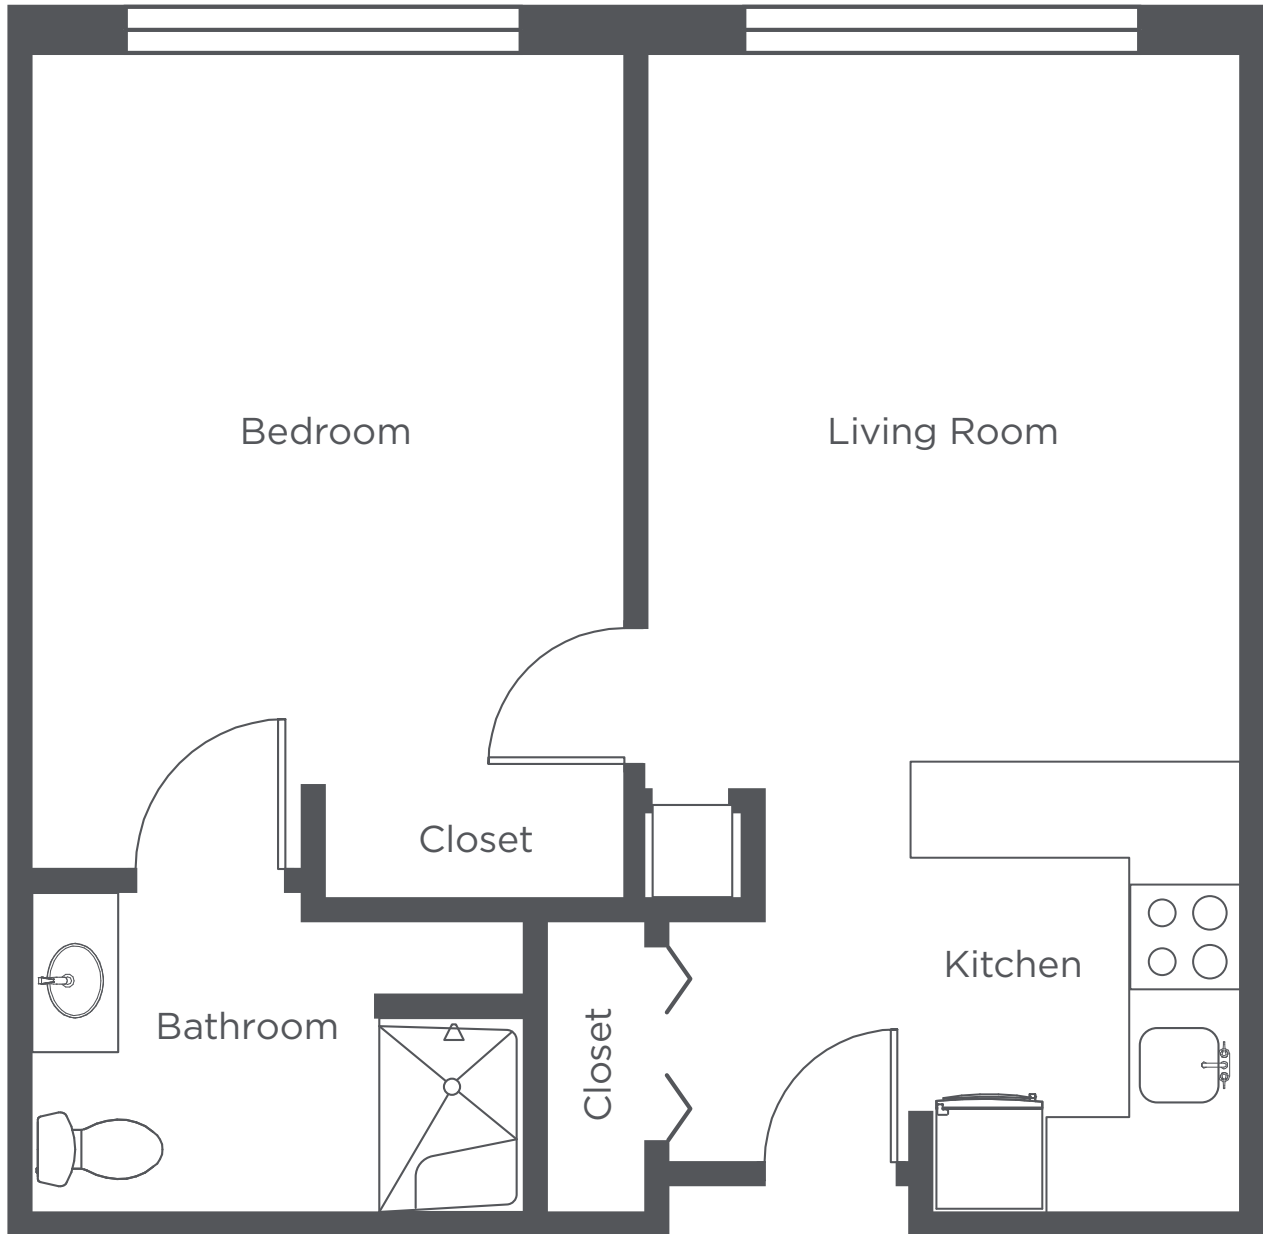

**WEST HILLS
VILLAGE**

Senior Residence

D1 - One Bedroom - 571 sq ft

Floor plans are for general reference only and are not to scale.