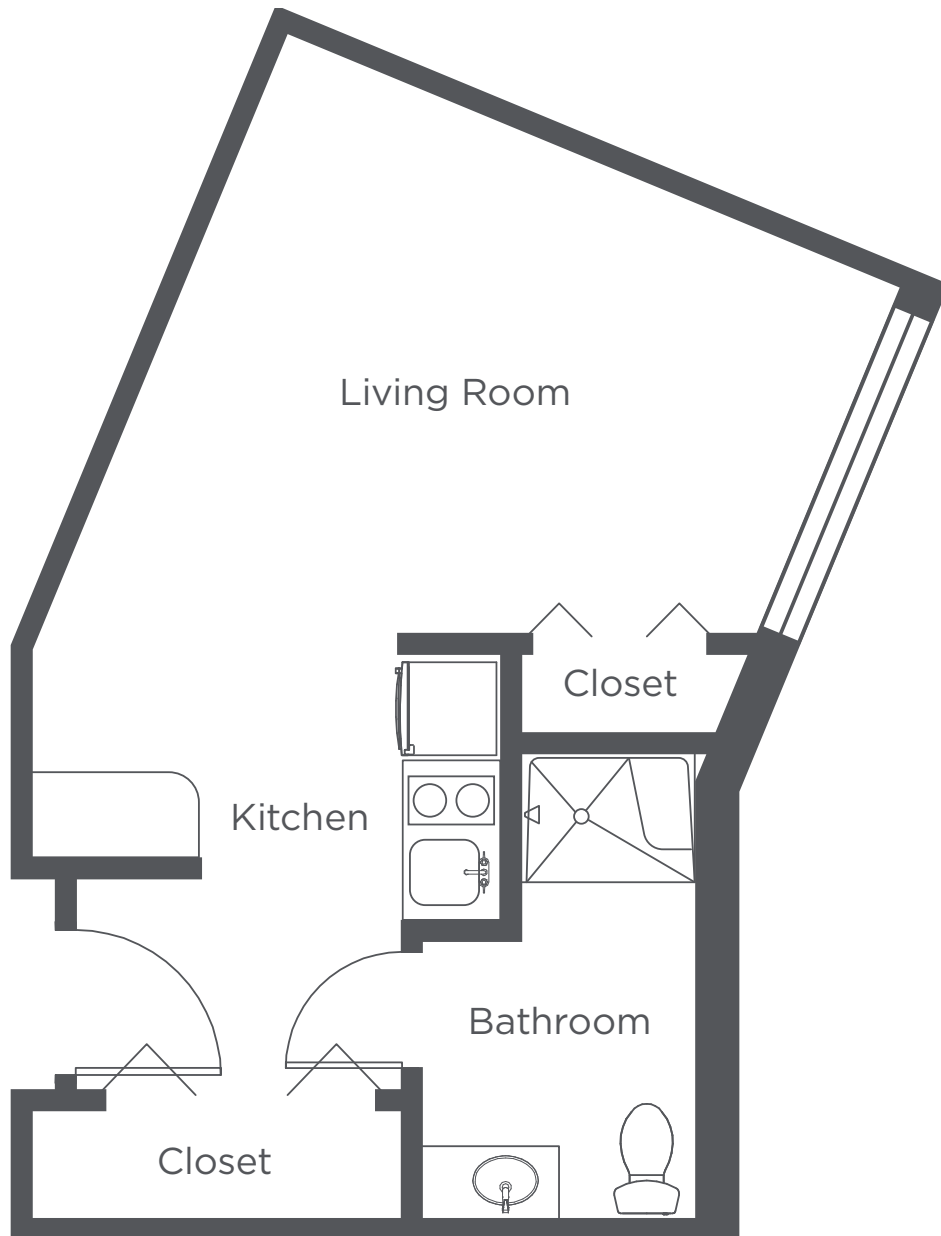

**WEST HILLS
VILLAGE**

Senior Residence

A1 - One Bedroom - 415 sq ft

Floor plans are for general reference only and are not to scale.

**WEST HILLS
VILLAGE**

Senior Residence

B1 - Studio - 379 sq ft

Floor plans are for general reference only and are not to scale.

WEST HILLS VILLAGE

Senior Residence

B2 - Studio - 439 sq ft

Floor plans are for general reference only and are not to scale.

WEST HILLS VILLAGE

Senior Residence

B3 - Studio - 408 sq ft

Floor plans are for general reference only and are not to scale.

**WEST HILLS
VILLAGE**

Senior Residence

B4 - Studio - 354 sq ft

Floor plans are for general reference only and are not to scale.

**WEST HILLS
VILLAGE**

Senior Residence

B5 - Studio - 381 sq ft

Floor plans are for general reference only and are not to scale.

**WEST HILLS
VILLAGE**

Senior Residence

B6 - Studio - 383 sq ft

Floor plans are for general reference only and are not to scale.

**WEST HILLS
VILLAGE**

Senior Residence

B7 - Studio - 377 sq ft

Floor plans are for general reference only and are not to scale.