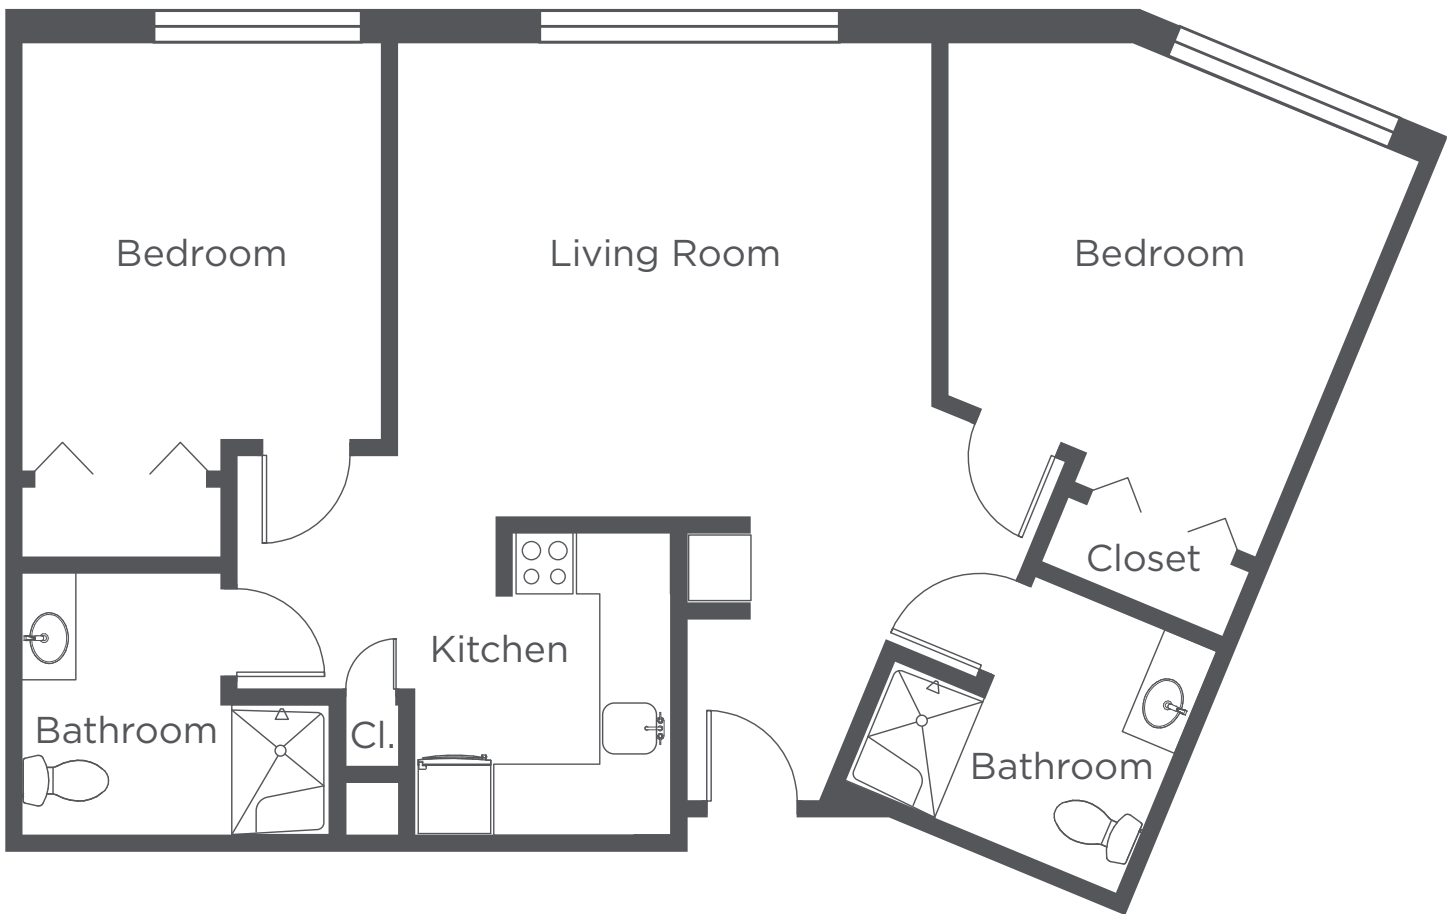

**WEST HILLS
VILLAGE**

Senior Residence

F4 - Two Bedroom - 906 sq ft

Floor plans are for general reference only and are not to scale.