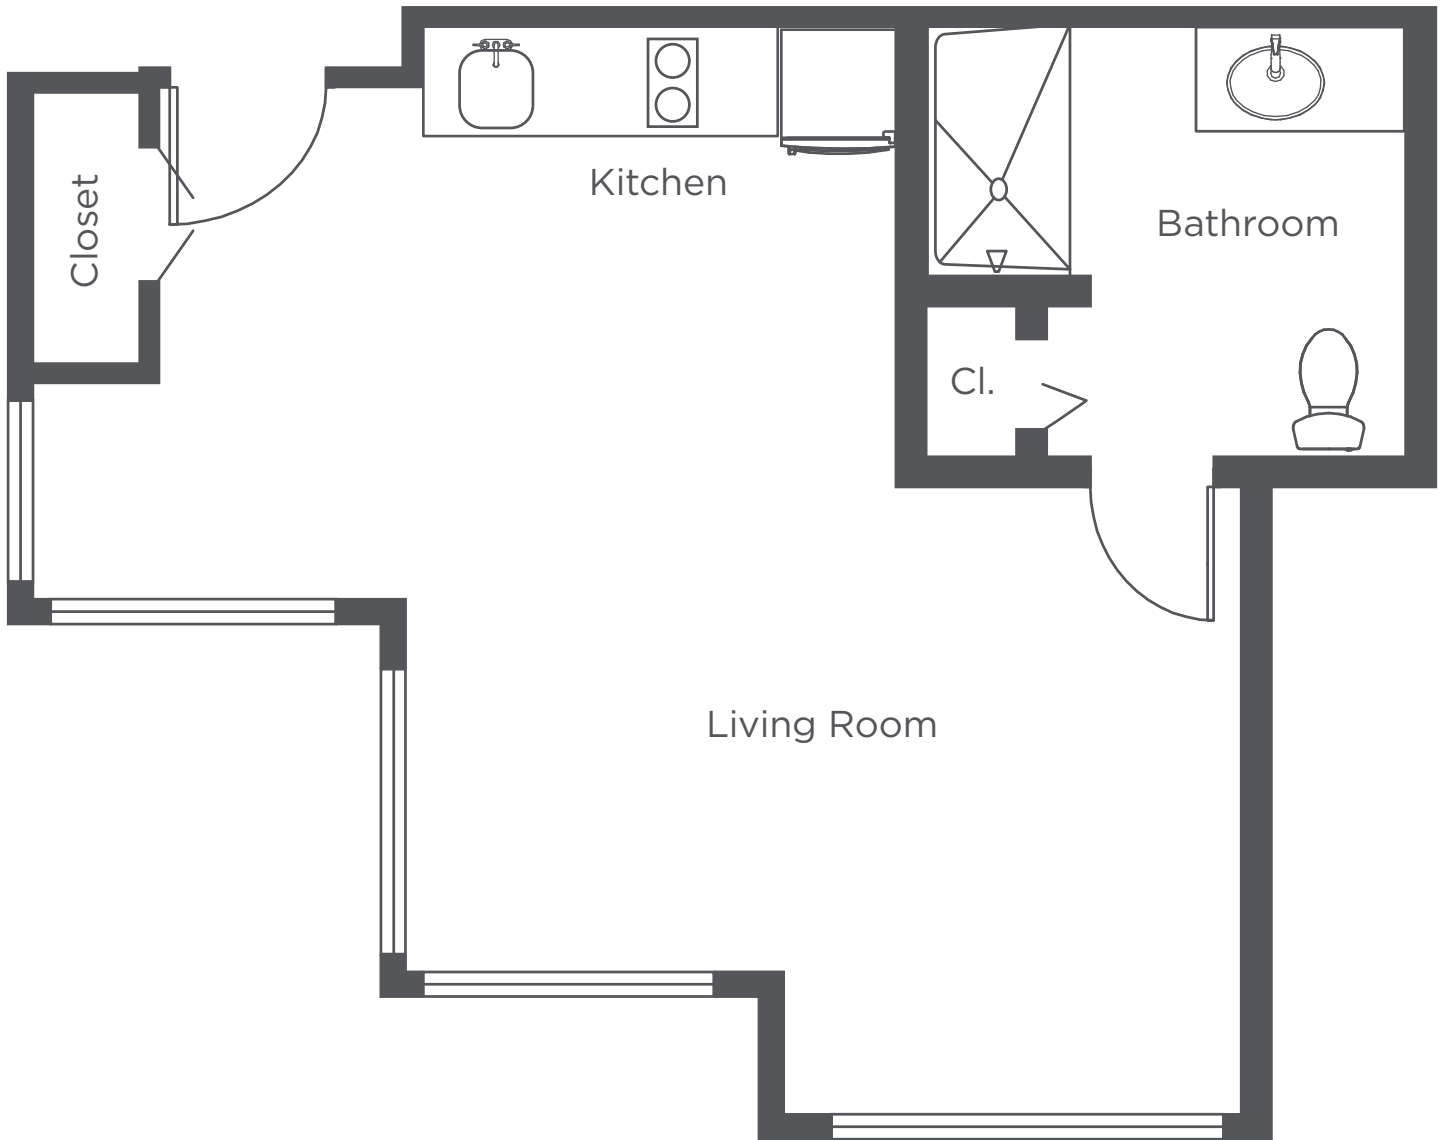

**WEST HILLS
VILLAGE**

Senior Residence

F4 - Two Bedroom - 906 sq ft

Floor plans are for general reference only and are not to scale.

**WEST HILLS
VILLAGE**

Senior Residence

F5 - Two Bedroom - 841 sq ft

Floor plans are for general reference only and are not to scale.

**WEST HILLS
VILLAGE**

Senior Residence

F6 - Two Bedroom - 868 sq ft

Floor plans are for general reference only and are not to scale.

**WEST HILLS
VILLAGE**

Senior Residence

X1 - Studio Alcove - 433 sq ft

Floor plans are for general reference only and are not to scale.

**WEST HILLS
VILLAGE**

Senior Residence

X2 - Studio Alcove - 557 sq ft

Floor plans are for general reference only and are not to scale.

**WEST HILLS
VILLAGE**

Senior Residence

X3 - Studio Alcove - 481 sq ft

Floor plans are for general reference only and are not to scale.

**WEST HILLS
VILLAGE**

Senior Residence

Z1 - Studio - 399 sq ft

Floor plans are for general reference only and are not to scale.