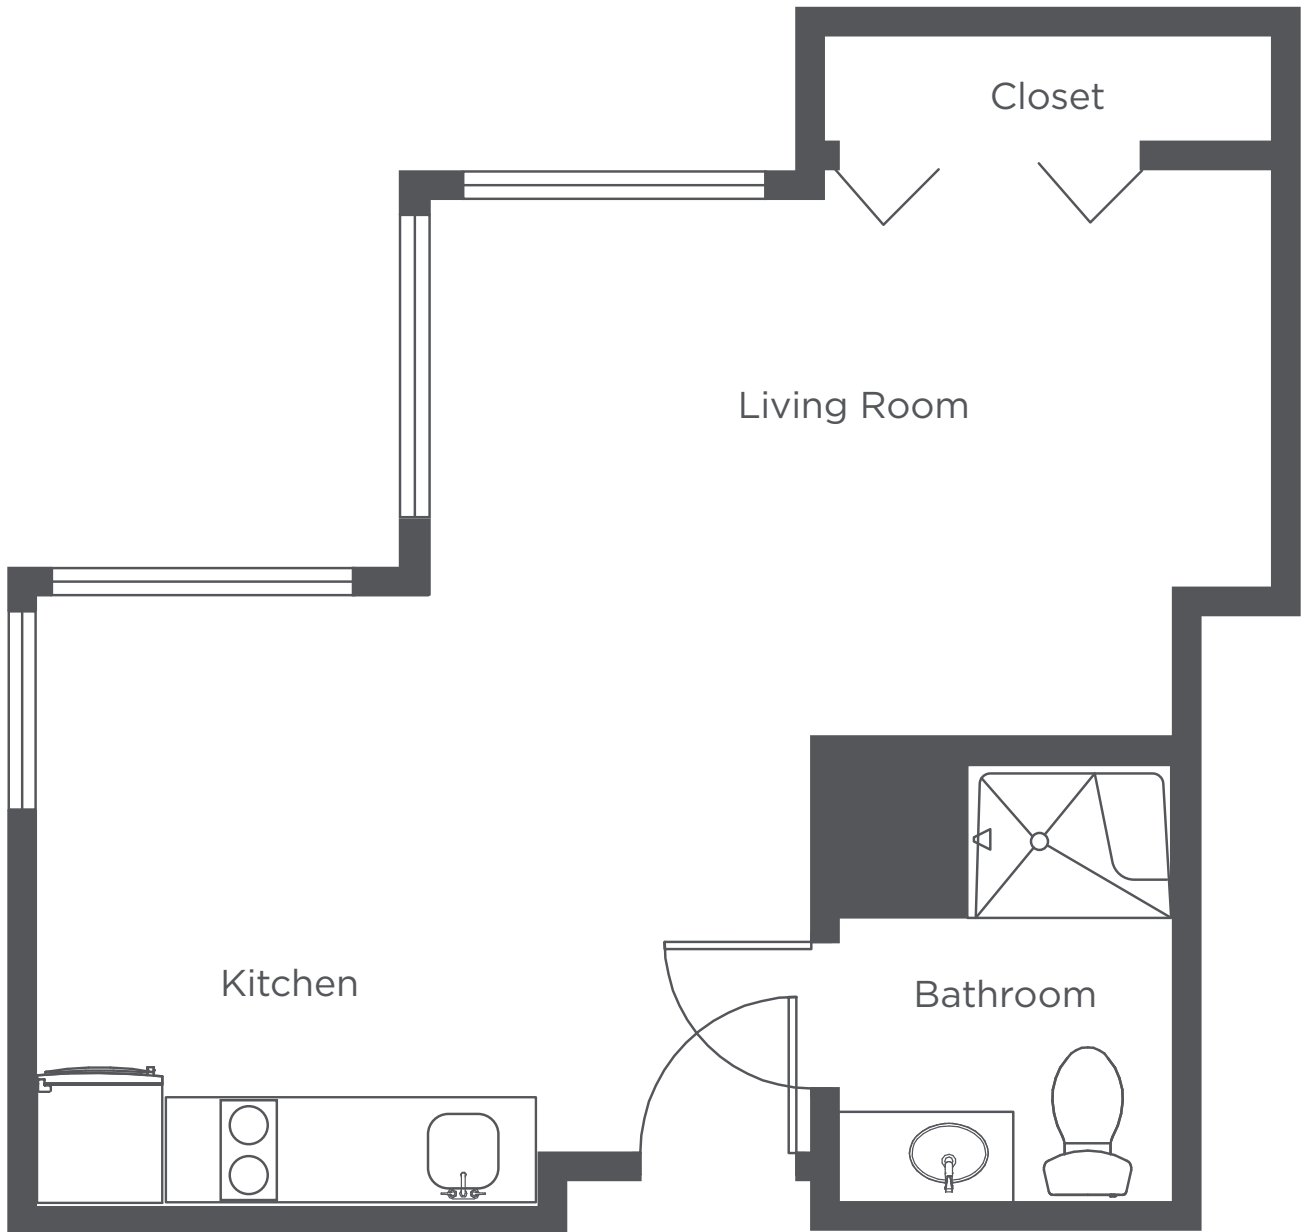

**WEST HILLS
VILLAGE**

Senior Residence

F2 - Two Bedroom - 928 sq ft

Floor plans are for general reference only and are not to scale.

**WEST HILLS
VILLAGE**

Senior Residence

F3 - Two Bedroom - 857 sq ft

Floor plans are for general reference only and are not to scale.

**WEST HILLS
VILLAGE**

Senior Residence

F4 - Two Bedroom - 906 sq ft

Floor plans are for general reference only and are not to scale.

**WEST HILLS
VILLAGE**

Senior Residence

F5 - Two Bedroom - 841 sq ft

Floor plans are for general reference only and are not to scale.

**WEST HILLS
VILLAGE**

Senior Residence

F6 - Two Bedroom - 868 sq ft

Floor plans are for general reference only and are not to scale.

**WEST HILLS
VILLAGE**

Senior Residence

X1 - Studio Alcove - 433 sq ft

Floor plans are for general reference only and are not to scale.

**WEST HILLS
VILLAGE**

Senior Residence

X2 - Studio Alcove - 557 sq ft

Floor plans are for general reference only and are not to scale.

**WEST HILLS
VILLAGE**

Senior Residence

X3 - Studio Alcove - 481 sq ft