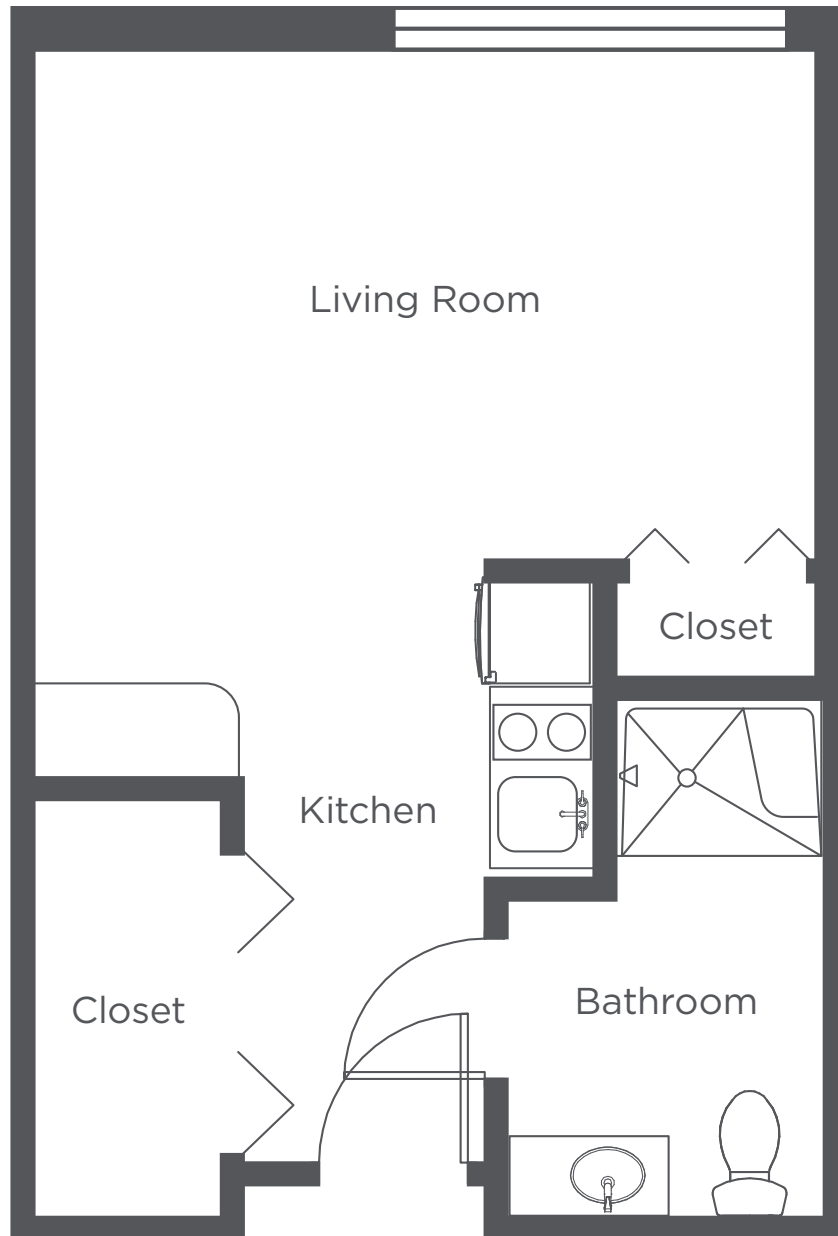

**WEST HILLS
VILLAGE**

Senior Residence

B4 - Studio - 354 sq ft

Floor plans are for general reference only and are not to scale.

**WEST HILLS
VILLAGE**

Senior Residence

B5 - Studio - 381 sq ft

Floor plans are for general reference only and are not to scale.

**WEST HILLS
VILLAGE**

Senior Residence

B6 - Studio - 383 sq ft

Floor plans are for general reference only and are not to scale.

**WEST HILLS
VILLAGE**

Senior Residence

B7 - Studio - 377 sq ft

Floor plans are for general reference only and are not to scale.

**WEST HILLS
VILLAGE**

Senior Residence

B8 - Studio - 407 sq ft

Floor plans are for general reference only and are not to scale.

**WEST HILLS
VILLAGE**

Senior Residence

C1 - Studio Alcove - 457 sq ft

Floor plans are for general reference only and are not to scale.