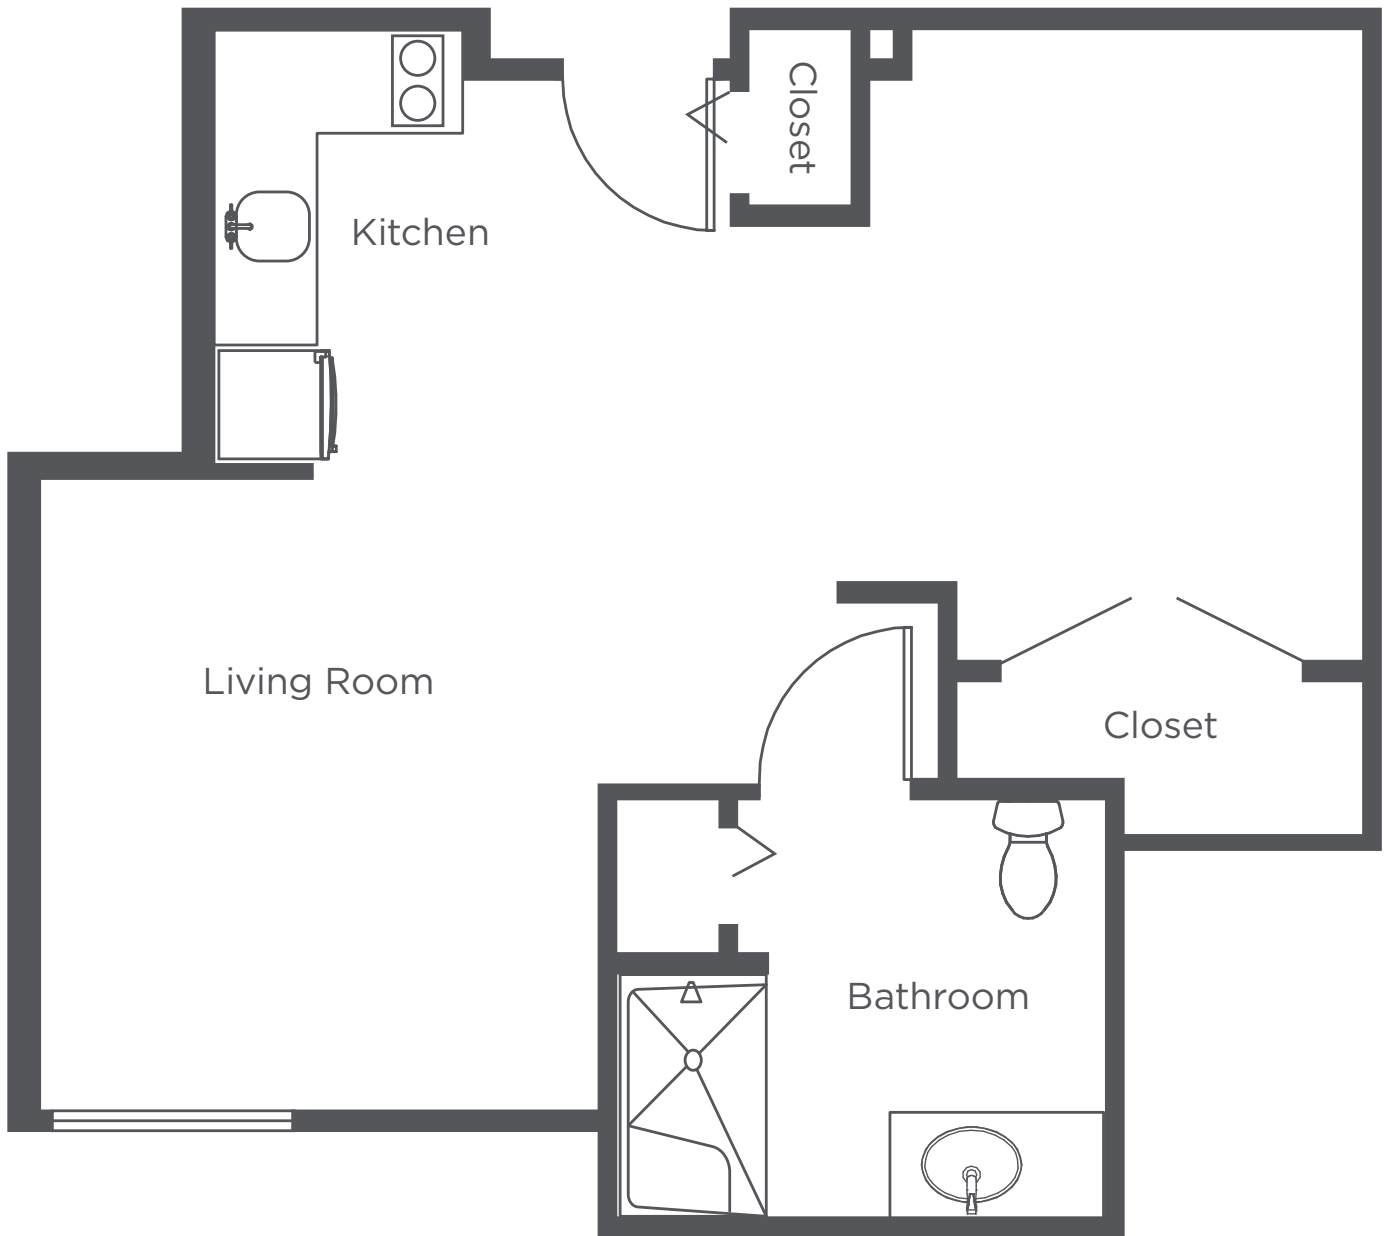

**WEST HILLS
VILLAGE**

Senior Residence

F2 - Two Bedroom - 928 sq ft

Floor plans are for general reference only and are not to scale.

**WEST HILLS
VILLAGE**

Senior Residence

F3 - Two Bedroom - 857 sq ft

Floor plans are for general reference only and are not to scale.

**WEST HILLS
VILLAGE**

Senior Residence

F4 - Two Bedroom - 906 sq ft

Floor plans are for general reference only and are not to scale.

**WEST HILLS
VILLAGE**

Senior Residence

F5 - Two Bedroom - 841 sq ft

Floor plans are for general reference only and are not to scale.

**WEST HILLS
VILLAGE**

Senior Residence

F6 - Two Bedroom - 868 sq ft

Floor plans are for general reference only and are not to scale.

**WEST HILLS
VILLAGE**

Senior Residence

X1 - Studio Alcove - 433 sq ft

Floor plans are for general reference only and are not to scale.

**WEST HILLS
VILLAGE**

Senior Residence

X2 - Studio Alcove - 557 sq ft

Floor plans are for general reference only and are not to scale.

**WEST HILLS
VILLAGE**

Senior Residence

X3 - Studio Alcove - 481 sq ft