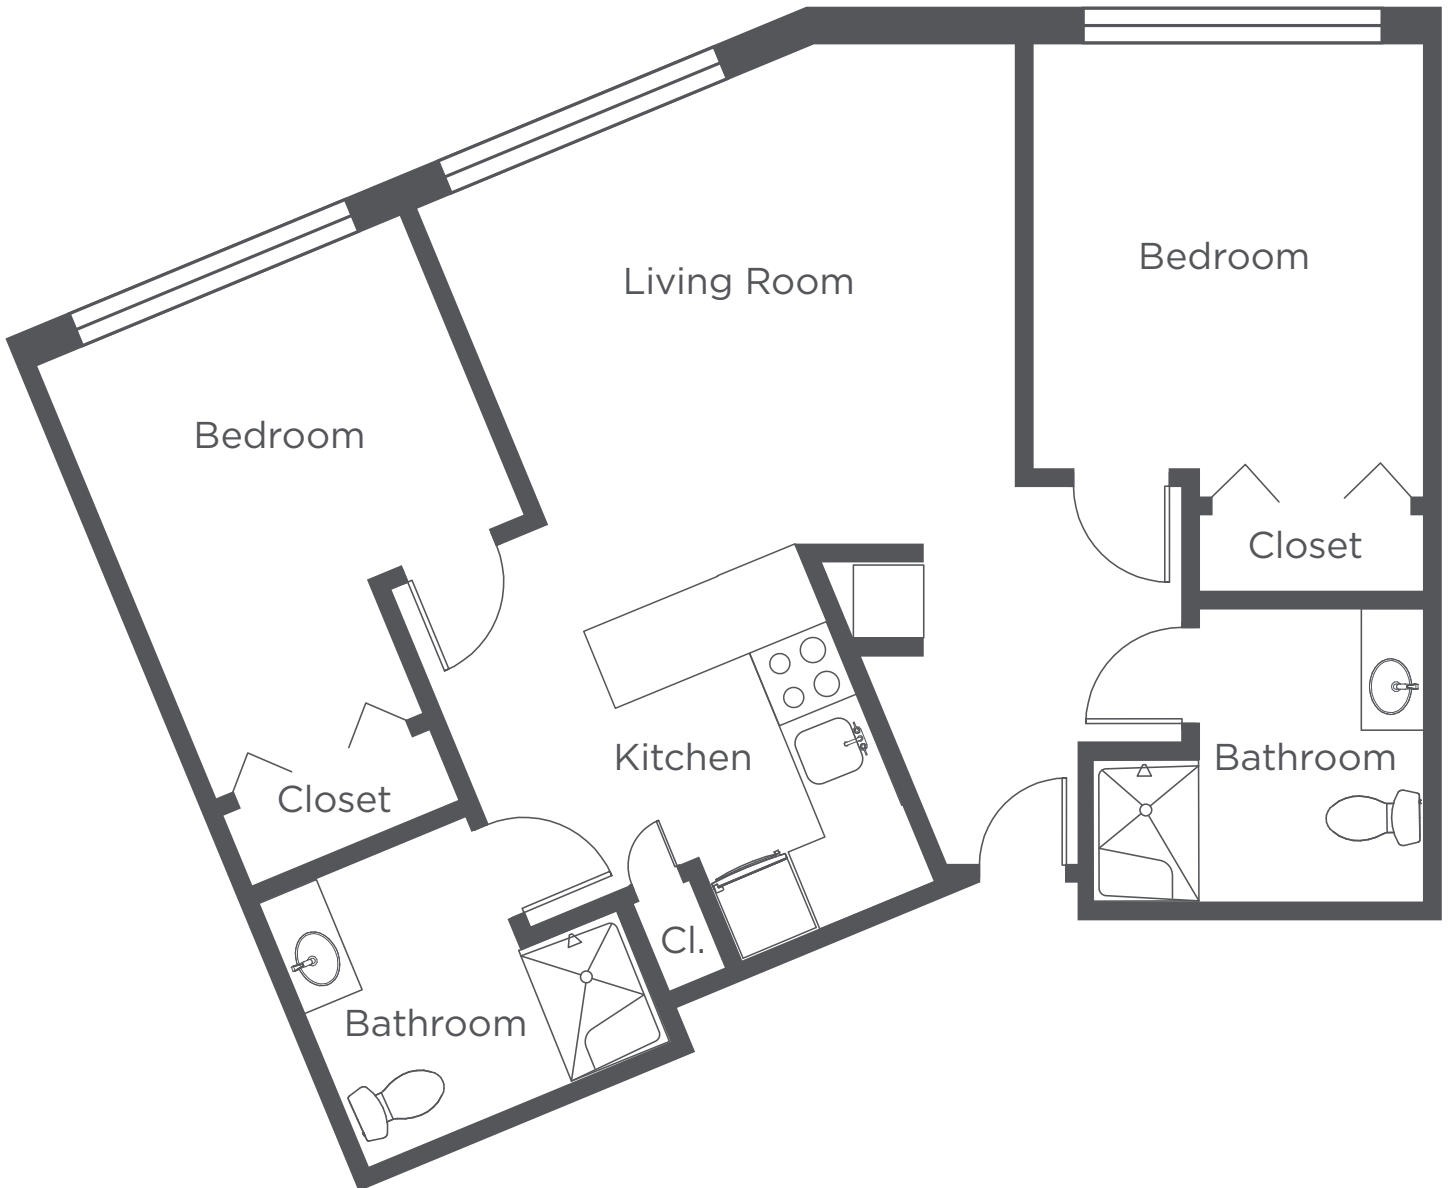

**WEST HILLS
VILLAGE**

Senior Residence

F3 - Two Bedroom - 857 sq ft

Floor plans are for general reference only and are not to scale.