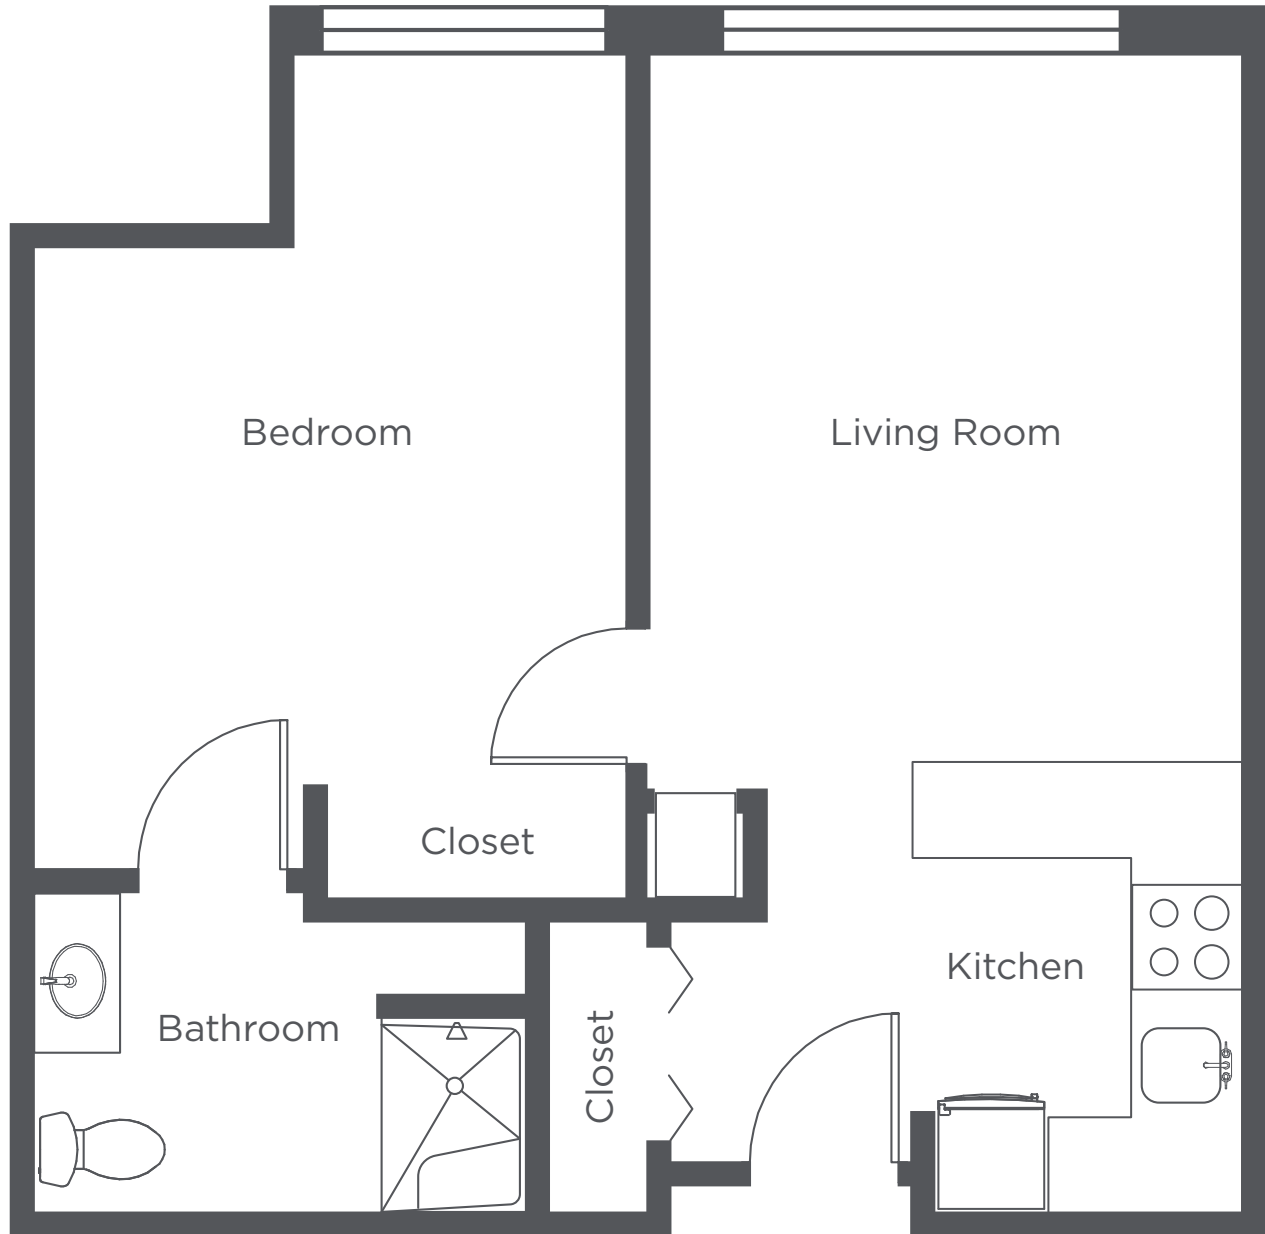

**WEST HILLS
VILLAGE**

Senior Residence

D2 - One Bedroom - 553 sq ft

Floor plans are for general reference only and are not to scale.