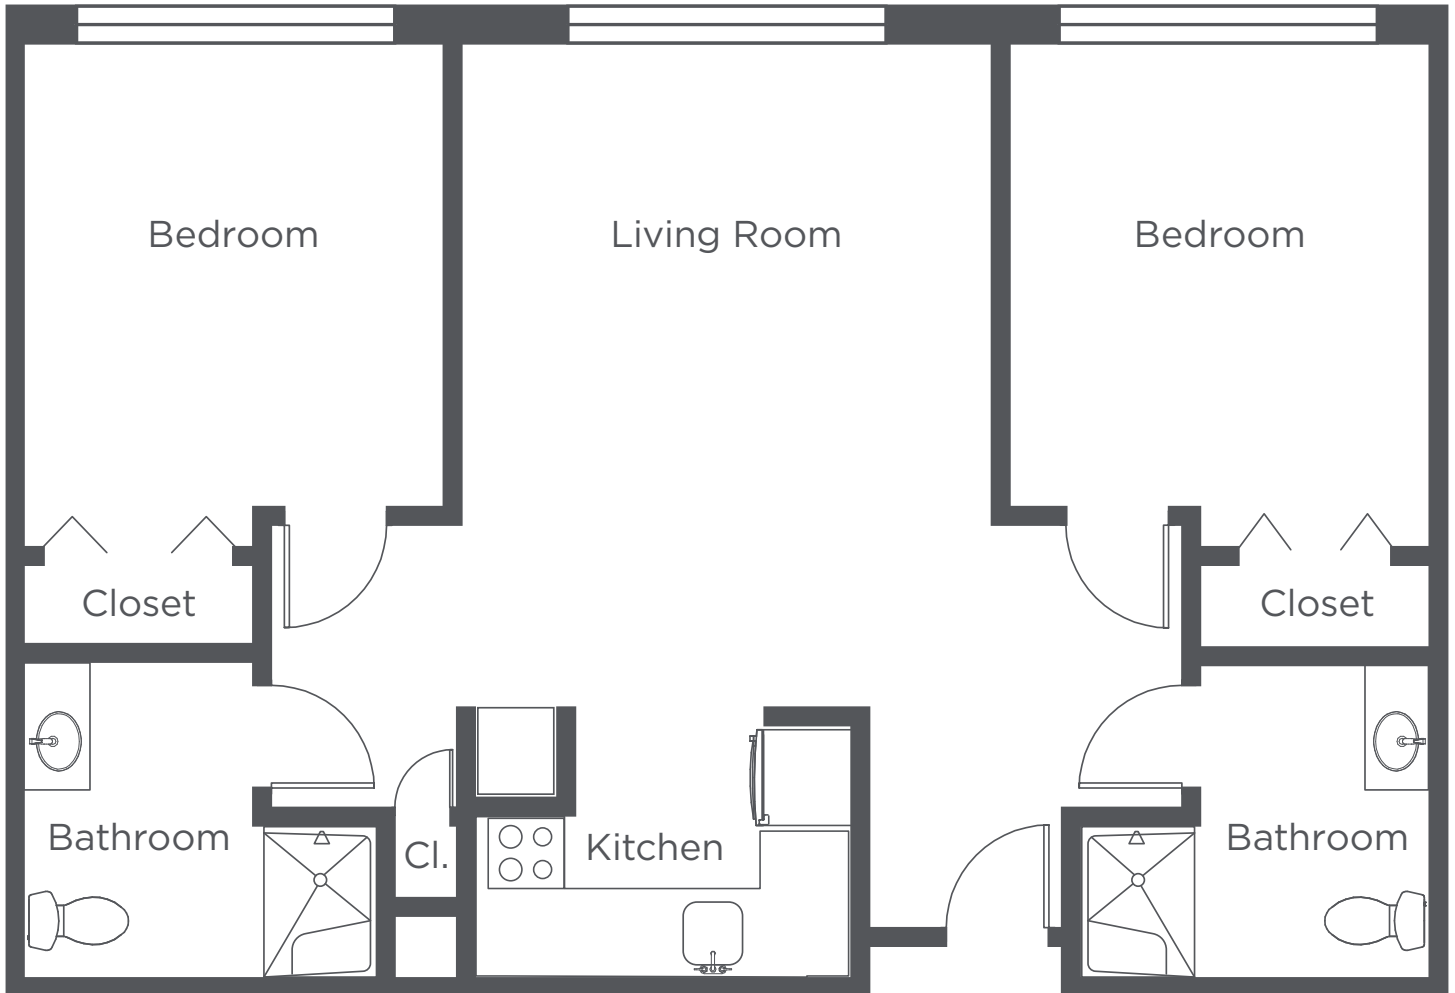

**WEST HILLS
VILLAGE**

Senior Residence

E1 - Two Bedroom - 990 sq ft

Floor plans are for general reference only and are not to scale.

**WEST HILLS
VILLAGE**

Senior Residence

F1 - Two Bedroom - 859 sq ft

Floor plans are for general reference only and are not to scale.

**WEST HILLS
VILLAGE**

Senior Residence

F2 - Two Bedroom - 928 sq ft

Floor plans are for general reference only and are not to scale.

WEST HILLS VILLAGE

Senior Residence

F3 - Two Bedroom - 857 sq ft

Floor plans are for general reference only and are not to scale.

**WEST HILLS
VILLAGE**

Senior Residence

F4 - Two Bedroom - 906 sq ft

Floor plans are for general reference only and are not to scale.

**WEST HILLS
VILLAGE**

Senior Residence

F5 - Two Bedroom - 841 sq ft

Floor plans are for general reference only and are not to scale.

**WEST HILLS
VILLAGE**

Senior Residence

F6 - Two Bedroom - 868 sq ft

Floor plans are for general reference only and are not to scale.