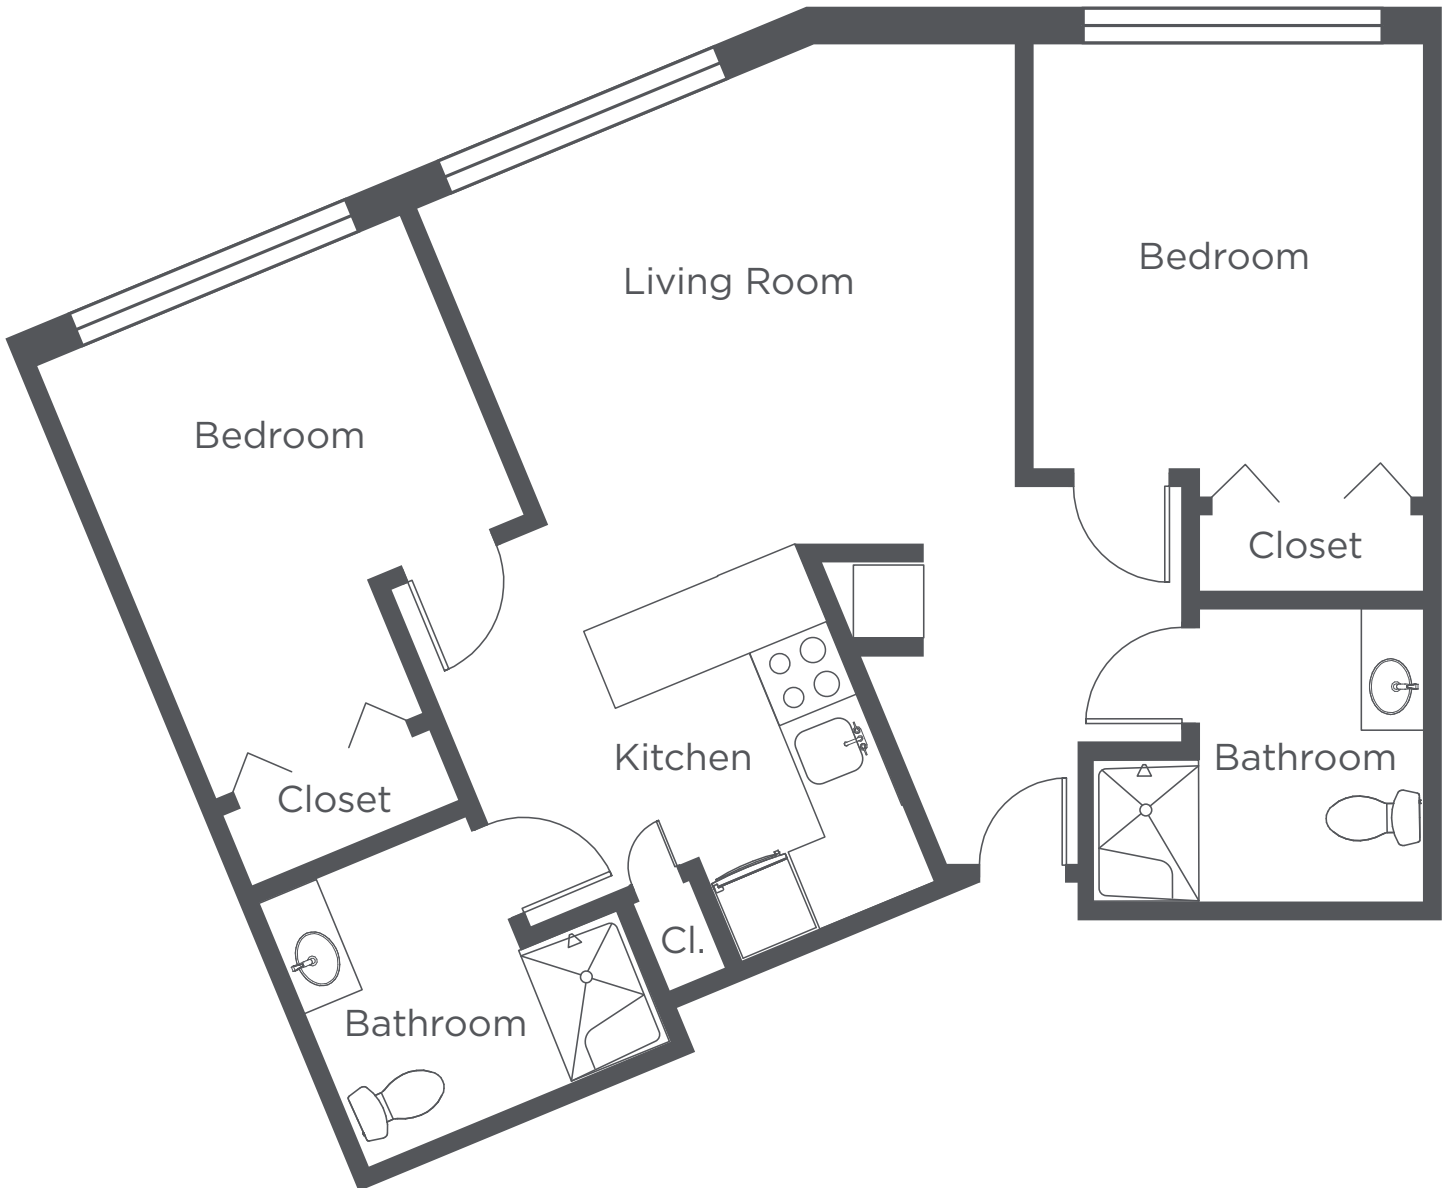

**WEST HILLS
VILLAGE**

Senior Residence

E1 - Two Bedroom - 990 sq ft

Floor plans are for general reference only and are not to scale.

**WEST HILLS
VILLAGE**

Senior Residence

F1 - Two Bedroom - 859 sq ft

Floor plans are for general reference only and are not to scale.

**WEST HILLS
VILLAGE**

Senior Residence

F2 - Two Bedroom - 928 sq ft

Floor plans are for general reference only and are not to scale.

WEST HILLS VILLAGE

Senior Residence

F3 - Two Bedroom - 857 sq ft

Floor plans are for general reference only and are not to scale.

**WEST HILLS
VILLAGE**

Senior Residence

F4 - Two Bedroom - 906 sq ft

Floor plans are for general reference only and are not to scale.

**WEST HILLS
VILLAGE**

Senior Residence

F5 - Two Bedroom - 841 sq ft

Floor plans are for general reference only and are not to scale.

**WEST HILLS
VILLAGE**

Senior Residence

F6 - Two Bedroom - 868 sq ft

Floor plans are for general reference only and are not to scale.