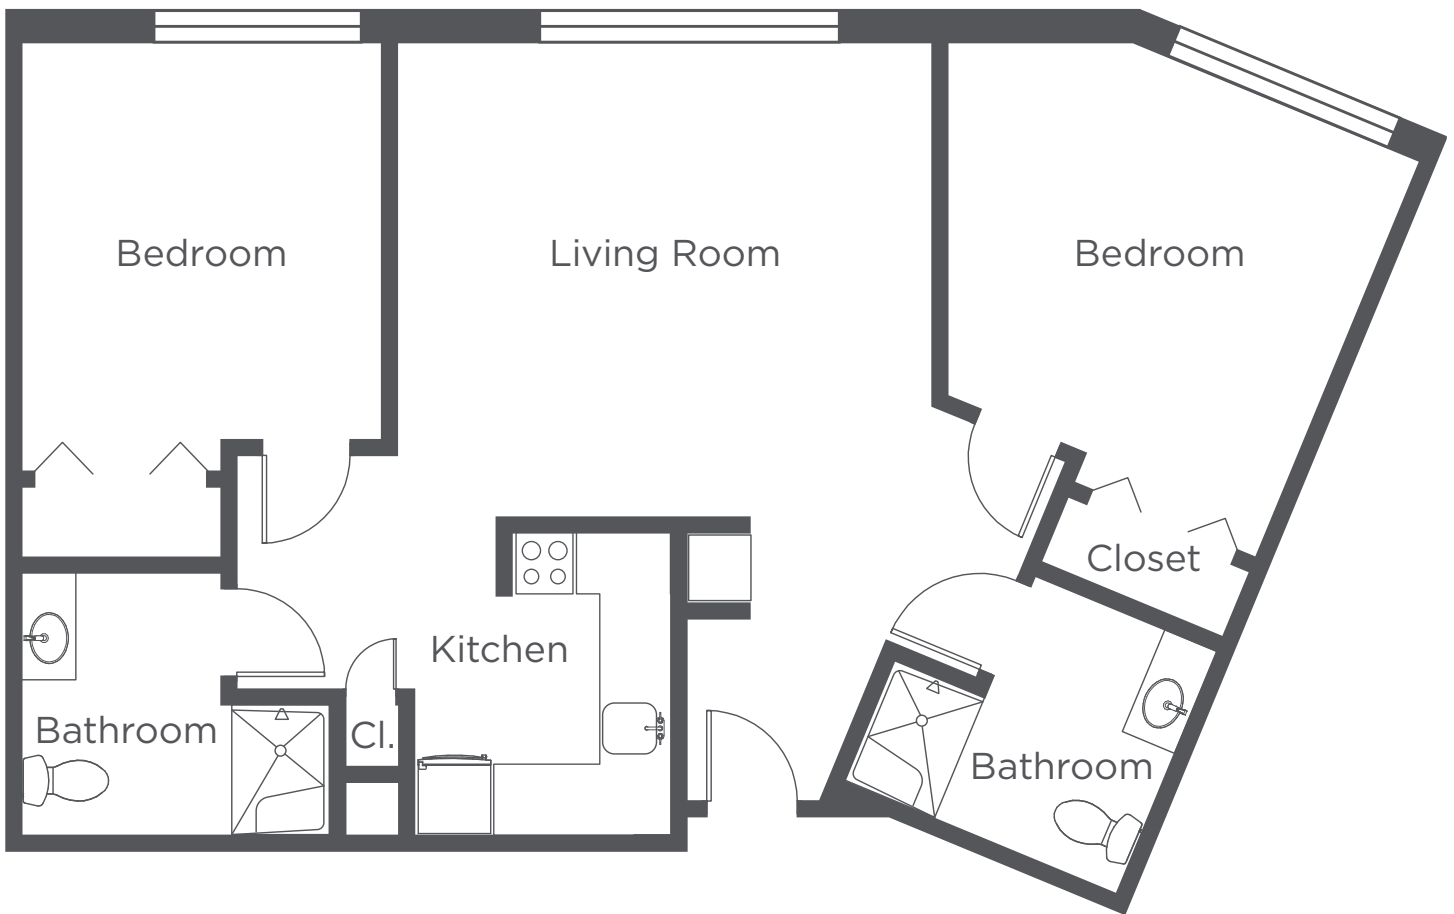

**WEST HILLS
VILLAGE**

Senior Residence

E1 - Two Bedroom - 990 sq ft

Floor plans are for general reference only and are not to scale.

**WEST HILLS
VILLAGE**

Senior Residence

F1 - Two Bedroom - 859 sq ft

Floor plans are for general reference only and are not to scale.

**WEST HILLS
VILLAGE**

Senior Residence

F2 - Two Bedroom - 928 sq ft

Floor plans are for general reference only and are not to scale.

WEST HILLS VILLAGE

Senior Residence

F3 - Two Bedroom - 857 sq ft

Floor plans are for general reference only and are not to scale.

**WEST HILLS
VILLAGE**

Senior Residence

F4 - Two Bedroom - 906 sq ft

Floor plans are for general reference only and are not to scale.

**WEST HILLS
VILLAGE**

Senior Residence

F5 - Two Bedroom - 841 sq ft

Floor plans are for general reference only and are not to scale.

**WEST HILLS
VILLAGE**

Senior Residence

F6 - Two Bedroom - 868 sq ft

Floor plans are for general reference only and are not to scale.