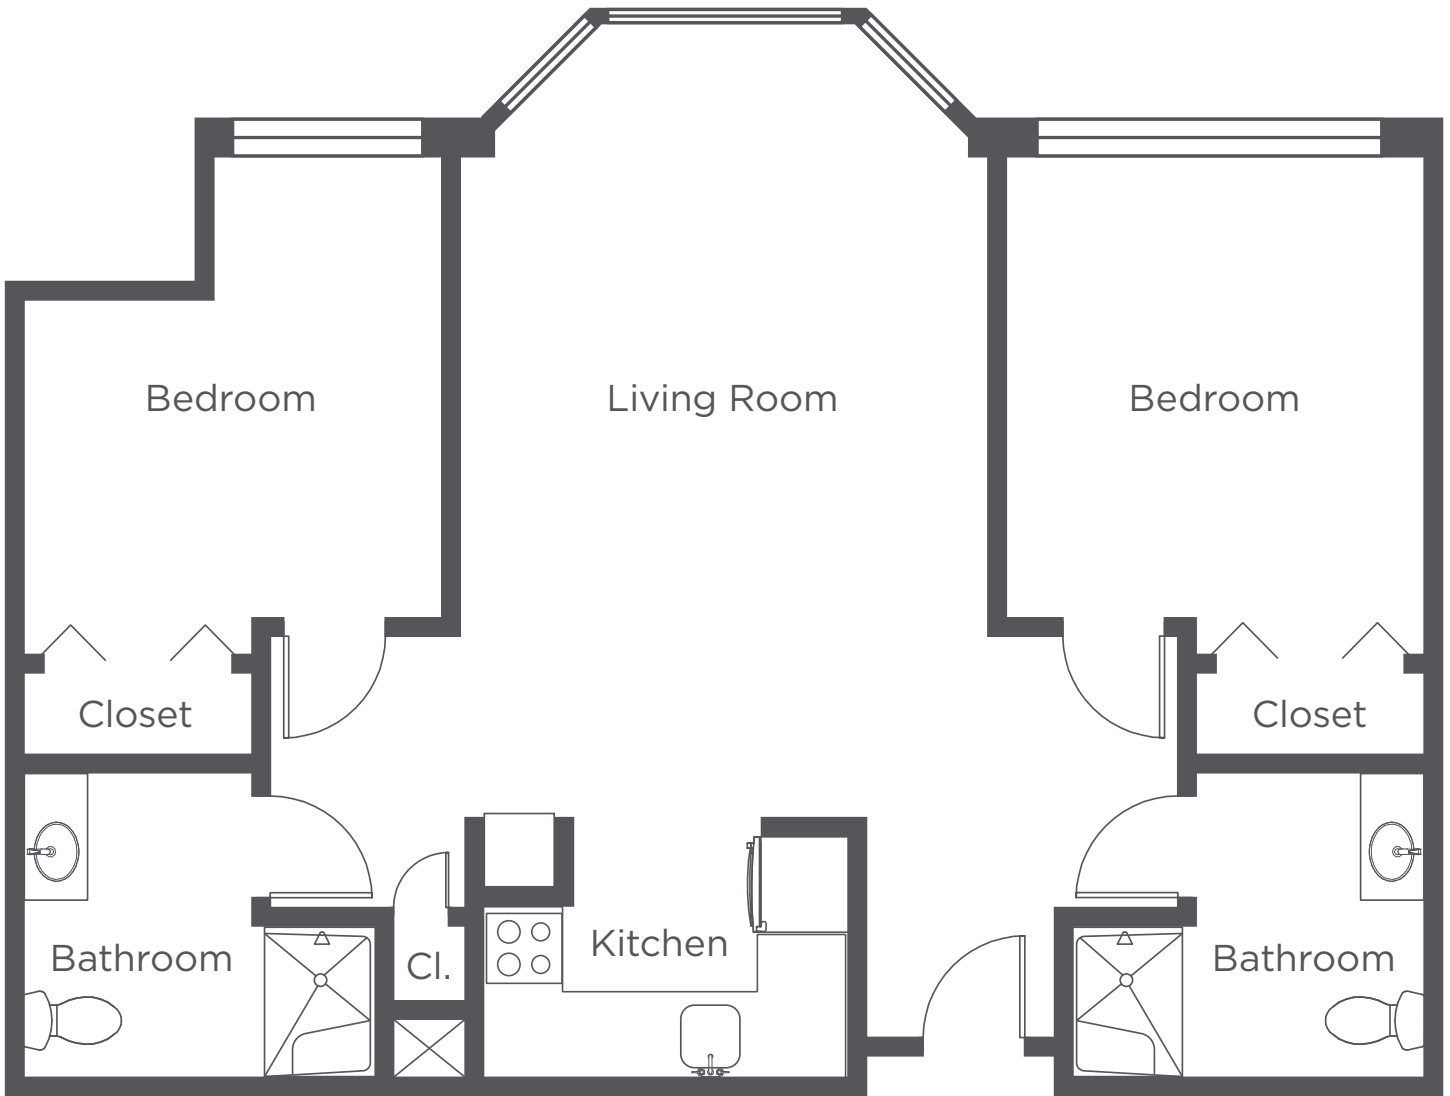

**WEST HILLS
VILLAGE**

Senior Residence

E1 - Two Bedroom - 990 sq ft

Floor plans are for general reference only and are not to scale.

**WEST HILLS
VILLAGE**

Senior Residence

F1 - Two Bedroom - 859 sq ft

Floor plans are for general reference only and are not to scale.

**WEST HILLS
VILLAGE**

Senior Residence

F2 - Two Bedroom - 928 sq ft

Floor plans are for general reference only and are not to scale.

WEST HILLS VILLAGE

Senior Residence

F3 - Two Bedroom - 857 sq ft

Floor plans are for general reference only and are not to scale.

**WEST HILLS
VILLAGE**

Senior Residence

F4 - Two Bedroom - 906 sq ft

Floor plans are for general reference only and are not to scale.

**WEST HILLS
VILLAGE**

Senior Residence

F5 - Two Bedroom - 841 sq ft

Floor plans are for general reference only and are not to scale.

**WEST HILLS
VILLAGE**

Senior Residence

F6 - Two Bedroom - 868 sq ft

Floor plans are for general reference only and are not to scale.