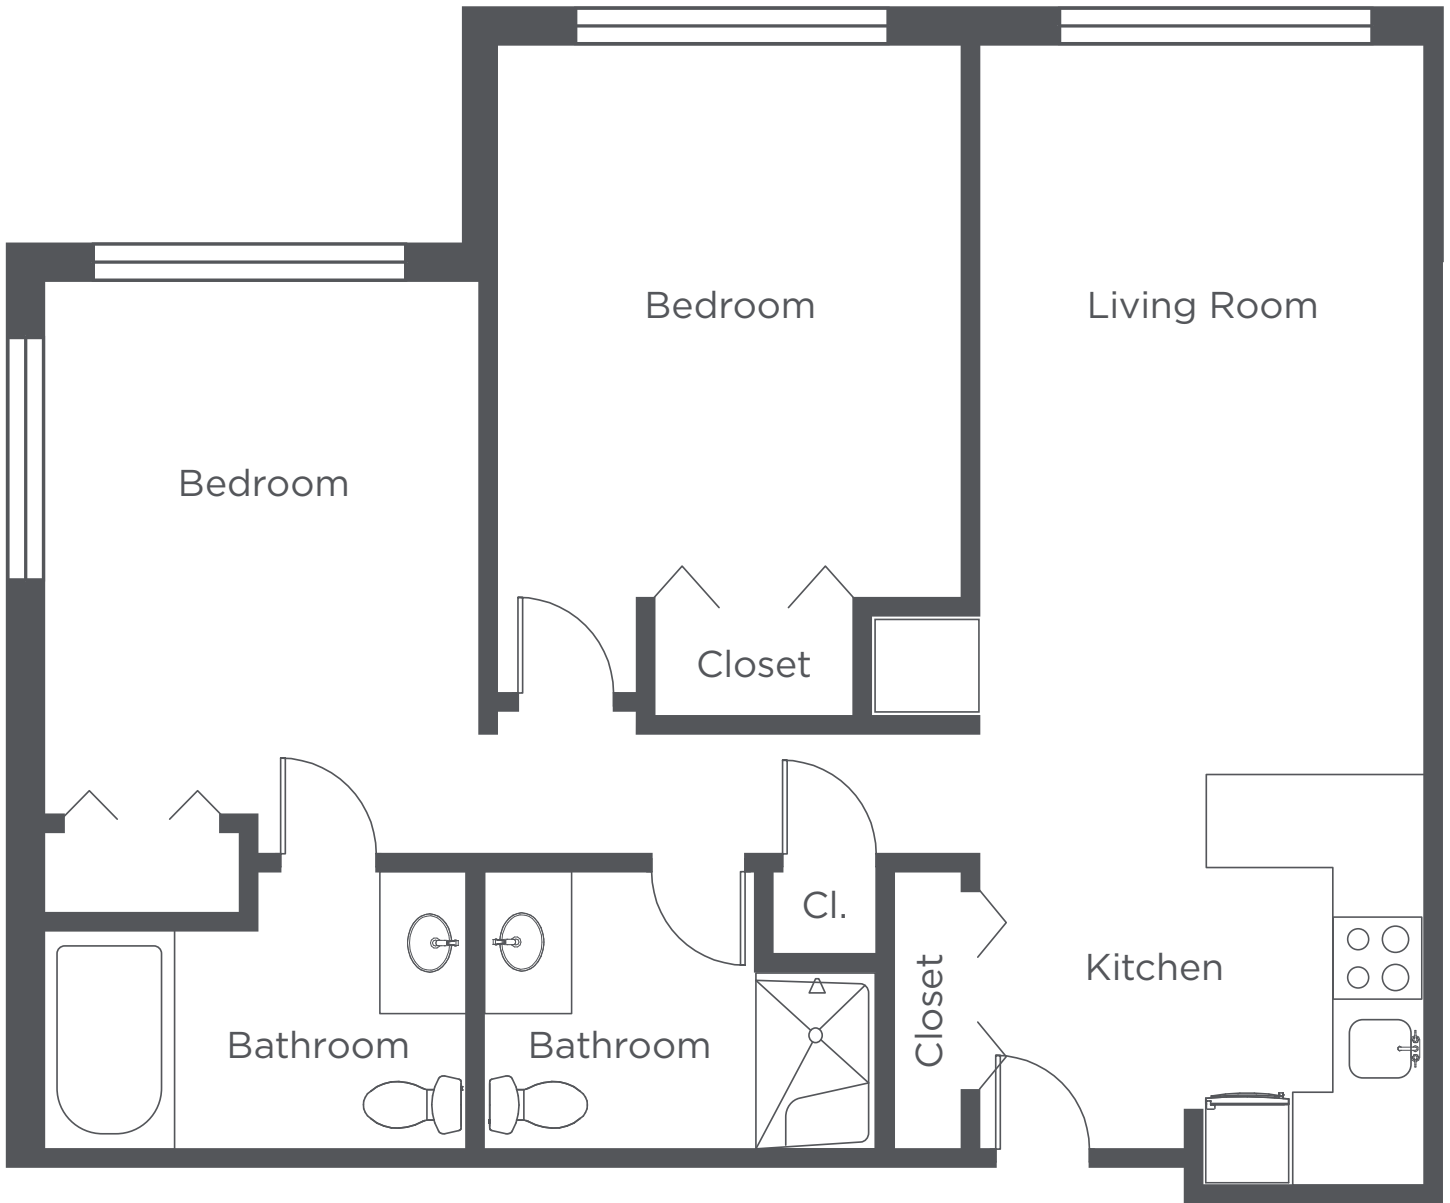

**WEST HILLS
VILLAGE**

Senior Residence

E1 - Two Bedroom - 990 sq ft

Floor plans are for general reference only and are not to scale.

**WEST HILLS
VILLAGE**

Senior Residence

F1 - Two Bedroom - 859 sq ft

Floor plans are for general reference only and are not to scale.

**WEST HILLS
VILLAGE**

Senior Residence

F2 - Two Bedroom - 928 sq ft

Floor plans are for general reference only and are not to scale.

WEST HILLS VILLAGE

Senior Residence

F3 - Two Bedroom - 857 sq ft

Floor plans are for general reference only and are not to scale.

**WEST HILLS
VILLAGE**

Senior Residence

F4 - Two Bedroom - 906 sq ft

Floor plans are for general reference only and are not to scale.

**WEST HILLS
VILLAGE**

Senior Residence

F5 - Two Bedroom - 841 sq ft

Floor plans are for general reference only and are not to scale.

**WEST HILLS
VILLAGE**

Senior Residence

F6 - Two Bedroom - 868 sq ft

Floor plans are for general reference only and are not to scale.