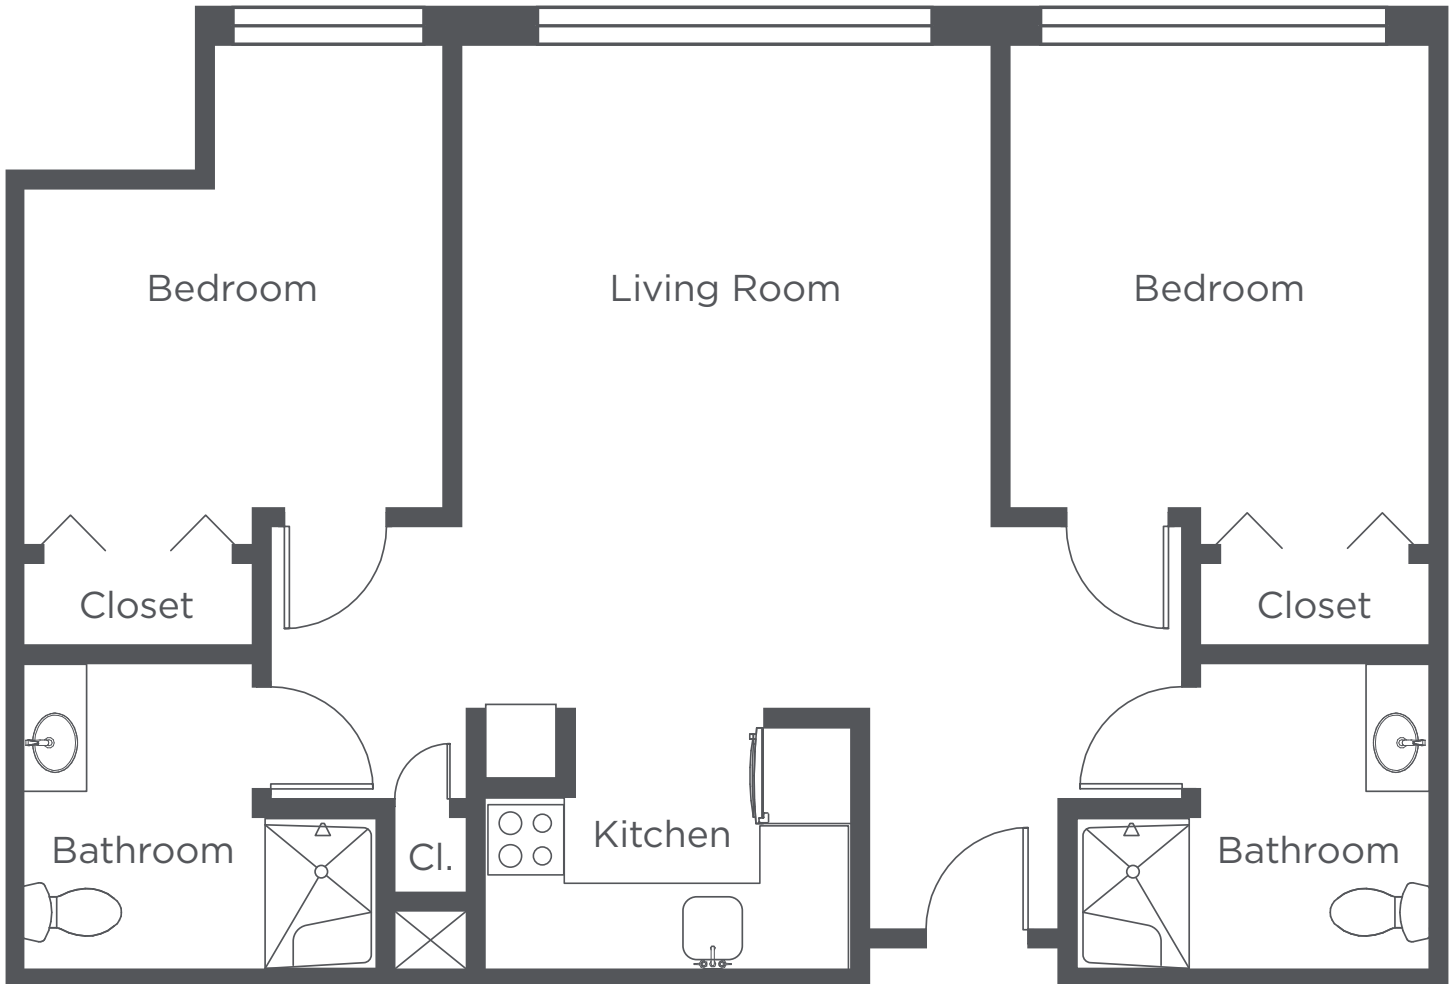

**WEST HILLS
VILLAGE**

Senior Residence

E1 - Two Bedroom - 990 sq ft

Floor plans are for general reference only and are not to scale.

**WEST HILLS
VILLAGE**

Senior Residence

F1 - Two Bedroom - 859 sq ft

Floor plans are for general reference only and are not to scale.

**WEST HILLS
VILLAGE**

Senior Residence

F2 - Two Bedroom - 928 sq ft

Floor plans are for general reference only and are not to scale.

WEST HILLS VILLAGE

Senior Residence

F3 - Two Bedroom - 857 sq ft

Floor plans are for general reference only and are not to scale.

**WEST HILLS
VILLAGE**

Senior Residence

F4 - Two Bedroom - 906 sq ft

Floor plans are for general reference only and are not to scale.

**WEST HILLS
VILLAGE**

Senior Residence

F5 - Two Bedroom - 841 sq ft

Floor plans are for general reference only and are not to scale.

**WEST HILLS
VILLAGE**

Senior Residence

F6 - Two Bedroom - 868 sq ft

Floor plans are for general reference only and are not to scale.