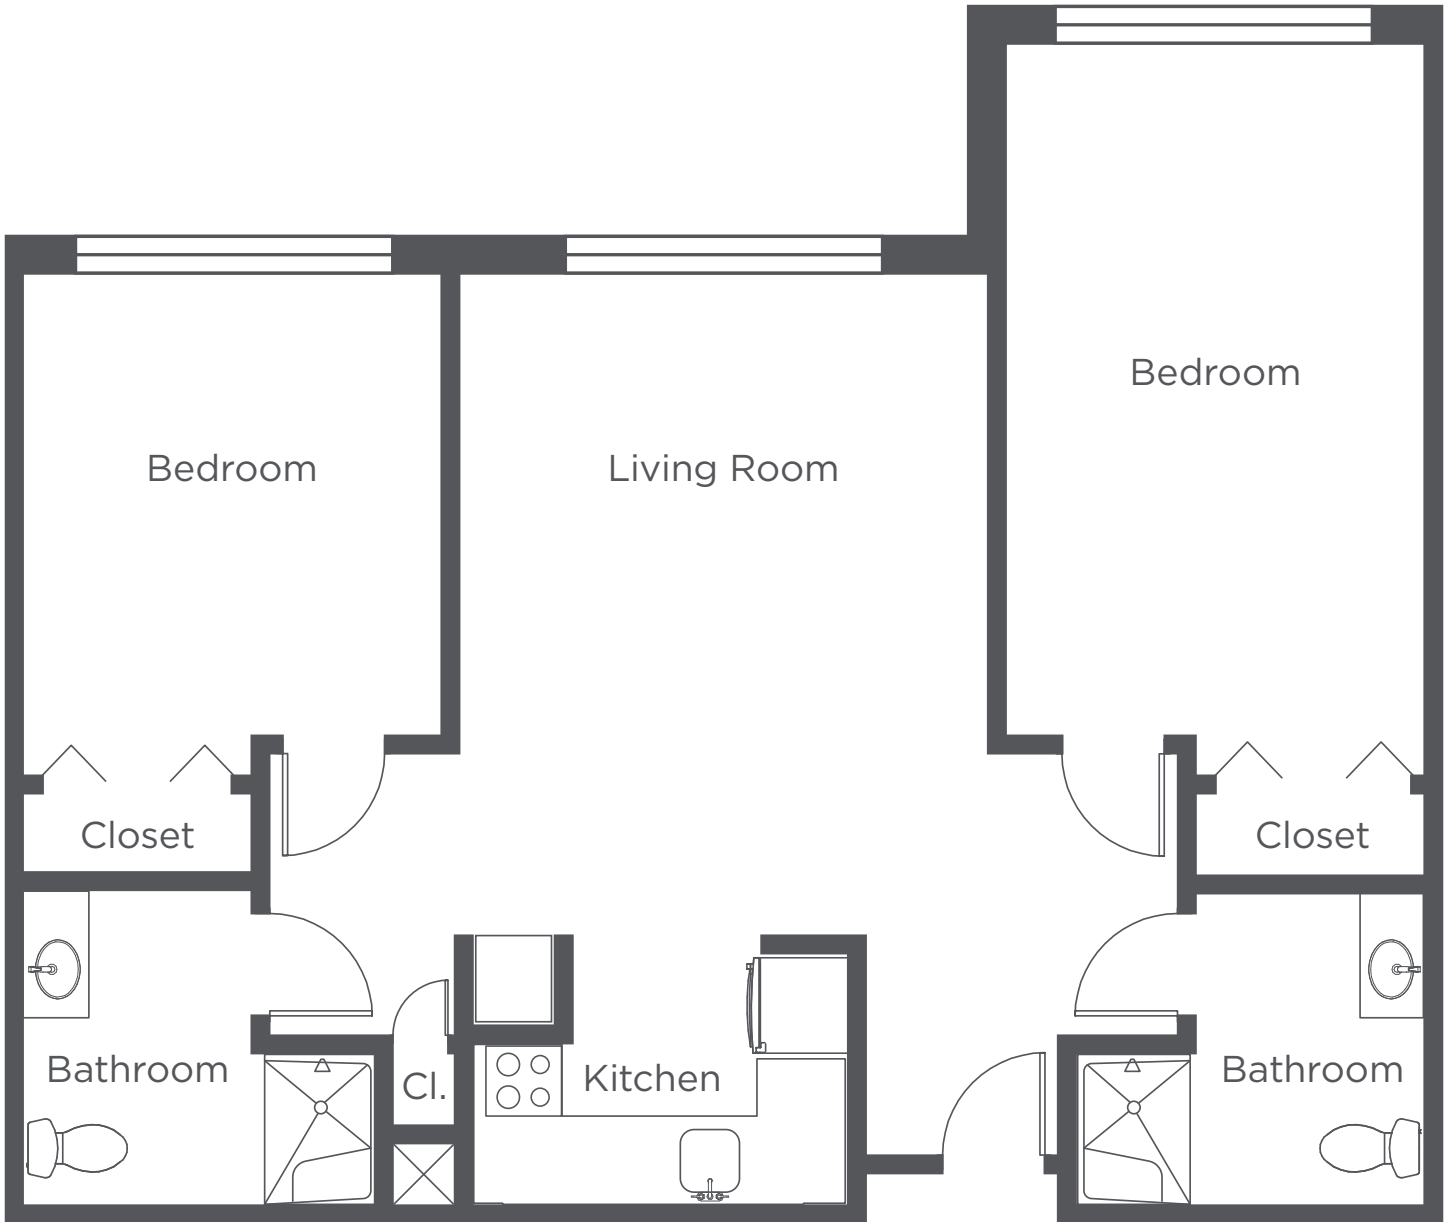

**WEST HILLS
VILLAGE**

Senior Residence

E1 - Two Bedroom - 990 sq ft

Floor plans are for general reference only and are not to scale.

**WEST HILLS
VILLAGE**

Senior Residence

F1 - Two Bedroom - 859 sq ft

Floor plans are for general reference only and are not to scale.

**WEST HILLS
VILLAGE**

Senior Residence

F2 - Two Bedroom - 928 sq ft

Floor plans are for general reference only and are not to scale.

WEST HILLS VILLAGE

Senior Residence

F3 - Two Bedroom - 857 sq ft

Floor plans are for general reference only and are not to scale.

**WEST HILLS
VILLAGE**

Senior Residence

F4 - Two Bedroom - 906 sq ft

Floor plans are for general reference only and are not to scale.

**WEST HILLS
VILLAGE**

Senior Residence

F5 - Two Bedroom - 841 sq ft

Floor plans are for general reference only and are not to scale.

**WEST HILLS
VILLAGE**

Senior Residence

F6 - Two Bedroom - 868 sq ft

Floor plans are for general reference only and are not to scale.