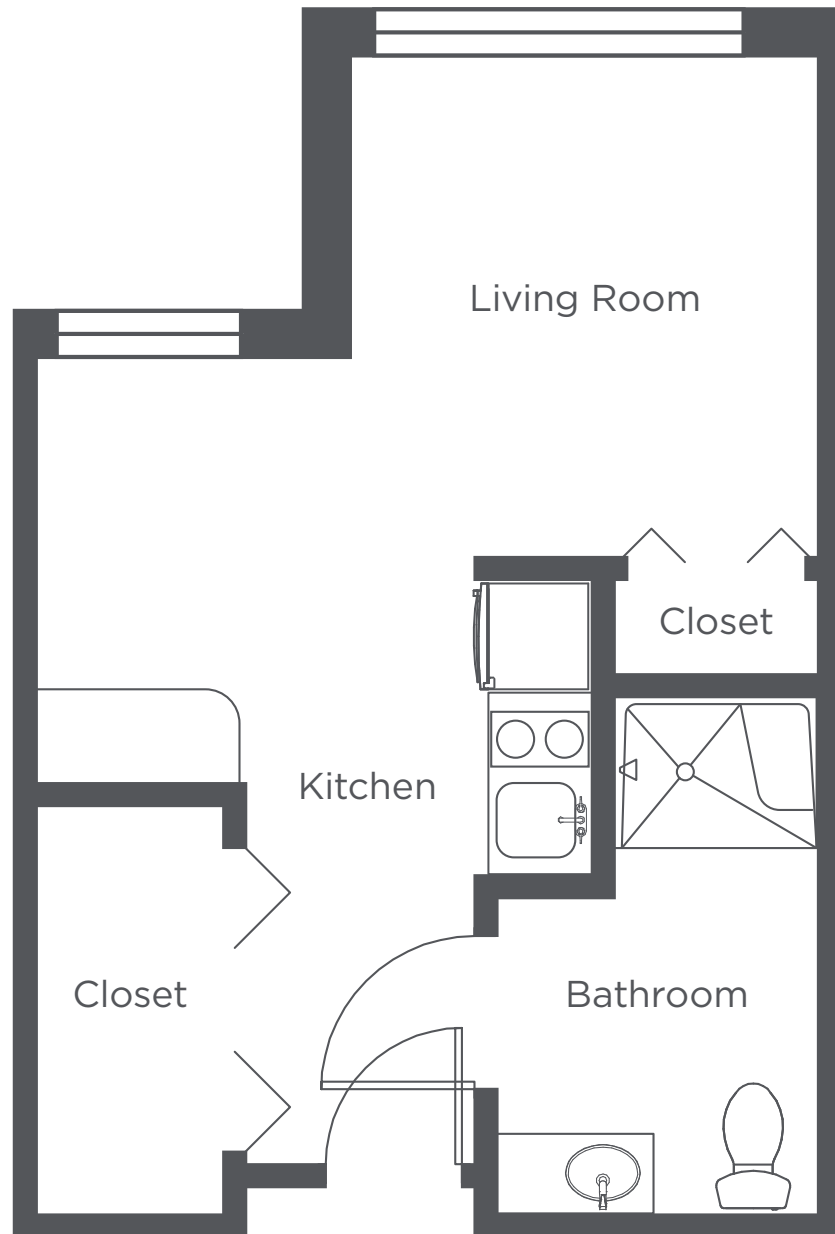

**WEST HILLS
VILLAGE**

Senior Residence

B1 - Studio - 379 sq ft

Floor plans are for general reference only and are not to scale.

WEST HILLS VILLAGE

Senior Residence

B2 - Studio - 439 sq ft

Floor plans are for general reference only and are not to scale.

**WEST HILLS
VILLAGE**

Senior Residence

B3 - Studio - 408 sq ft

Floor plans are for general reference only and are not to scale.

**WEST HILLS
VILLAGE**

Senior Residence

B4 - Studio - 354 sq ft

Floor plans are for general reference only and are not to scale.

**WEST HILLS
VILLAGE**

Senior Residence

B5 - Studio - 381 sq ft

Floor plans are for general reference only and are not to scale.

**WEST HILLS
VILLAGE**

Senior Residence

B6 - Studio - 383 sq ft

Floor plans are for general reference only and are not to scale.

**WEST HILLS
VILLAGE**

Senior Residence

B7 - Studio - 377 sq ft

Floor plans are for general reference only and are not to scale.

**WEST HILLS
VILLAGE**

Senior Residence

B8 - Studio - 407 sq ft

Floor plans are for general reference only and are not to scale.