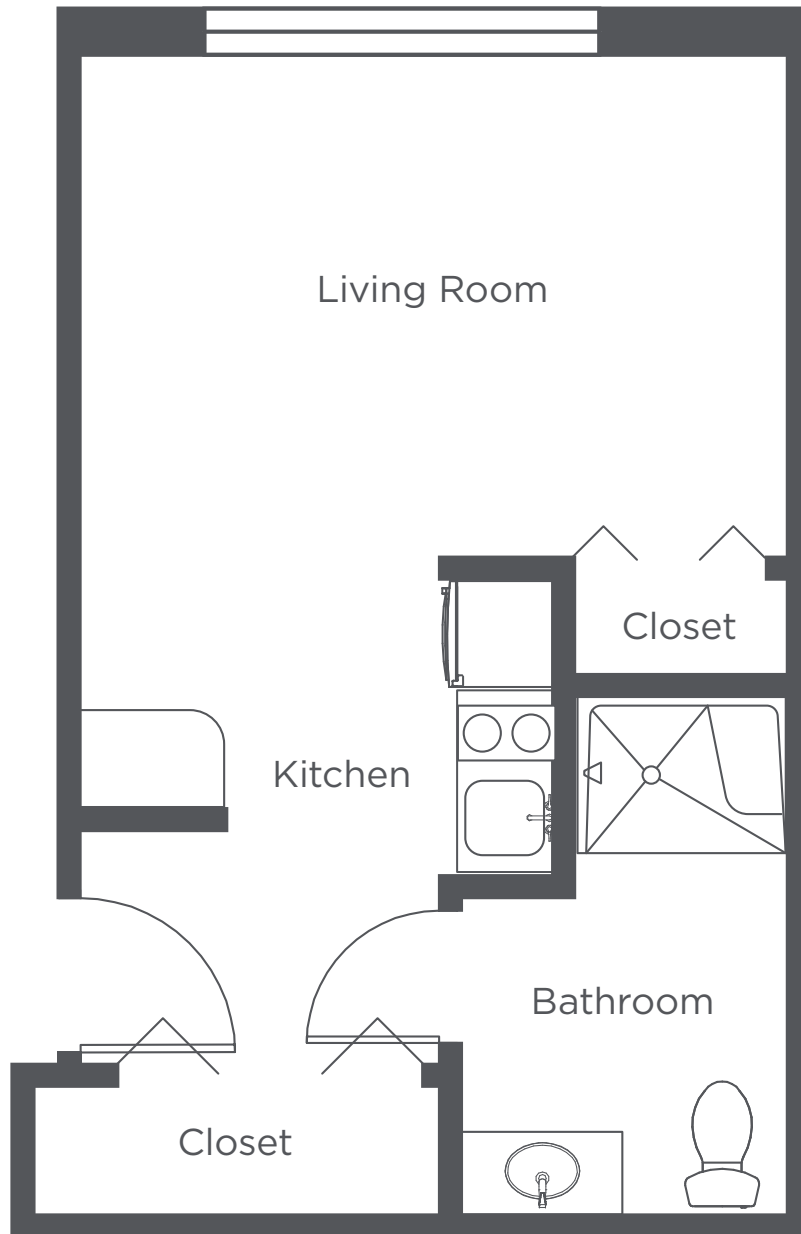

**WEST HILLS
VILLAGE**

Senior Residence

B1 - Studio - 379 sq ft

Floor plans are for general reference only and are not to scale.

WEST HILLS VILLAGE

Senior Residence

B2 - Studio - 439 sq ft

Floor plans are for general reference only and are not to scale.

**WEST HILLS
VILLAGE**

Senior Residence

B3 - Studio - 408 sq ft

Floor plans are for general reference only and are not to scale.

**WEST HILLS
VILLAGE**

Senior Residence

B4 - Studio - 354 sq ft

Floor plans are for general reference only and are not to scale.

**WEST HILLS
VILLAGE**

Senior Residence

B5 - Studio - 381 sq ft

Floor plans are for general reference only and are not to scale.

**WEST HILLS
VILLAGE**

Senior Residence

B6 - Studio - 383 sq ft

Floor plans are for general reference only and are not to scale.

**WEST HILLS
VILLAGE**

Senior Residence

B7 - Studio - 377 sq ft

Floor plans are for general reference only and are not to scale.

**WEST HILLS
VILLAGE**

Senior Residence

B8 - Studio - 407 sq ft

Floor plans are for general reference only and are not to scale.