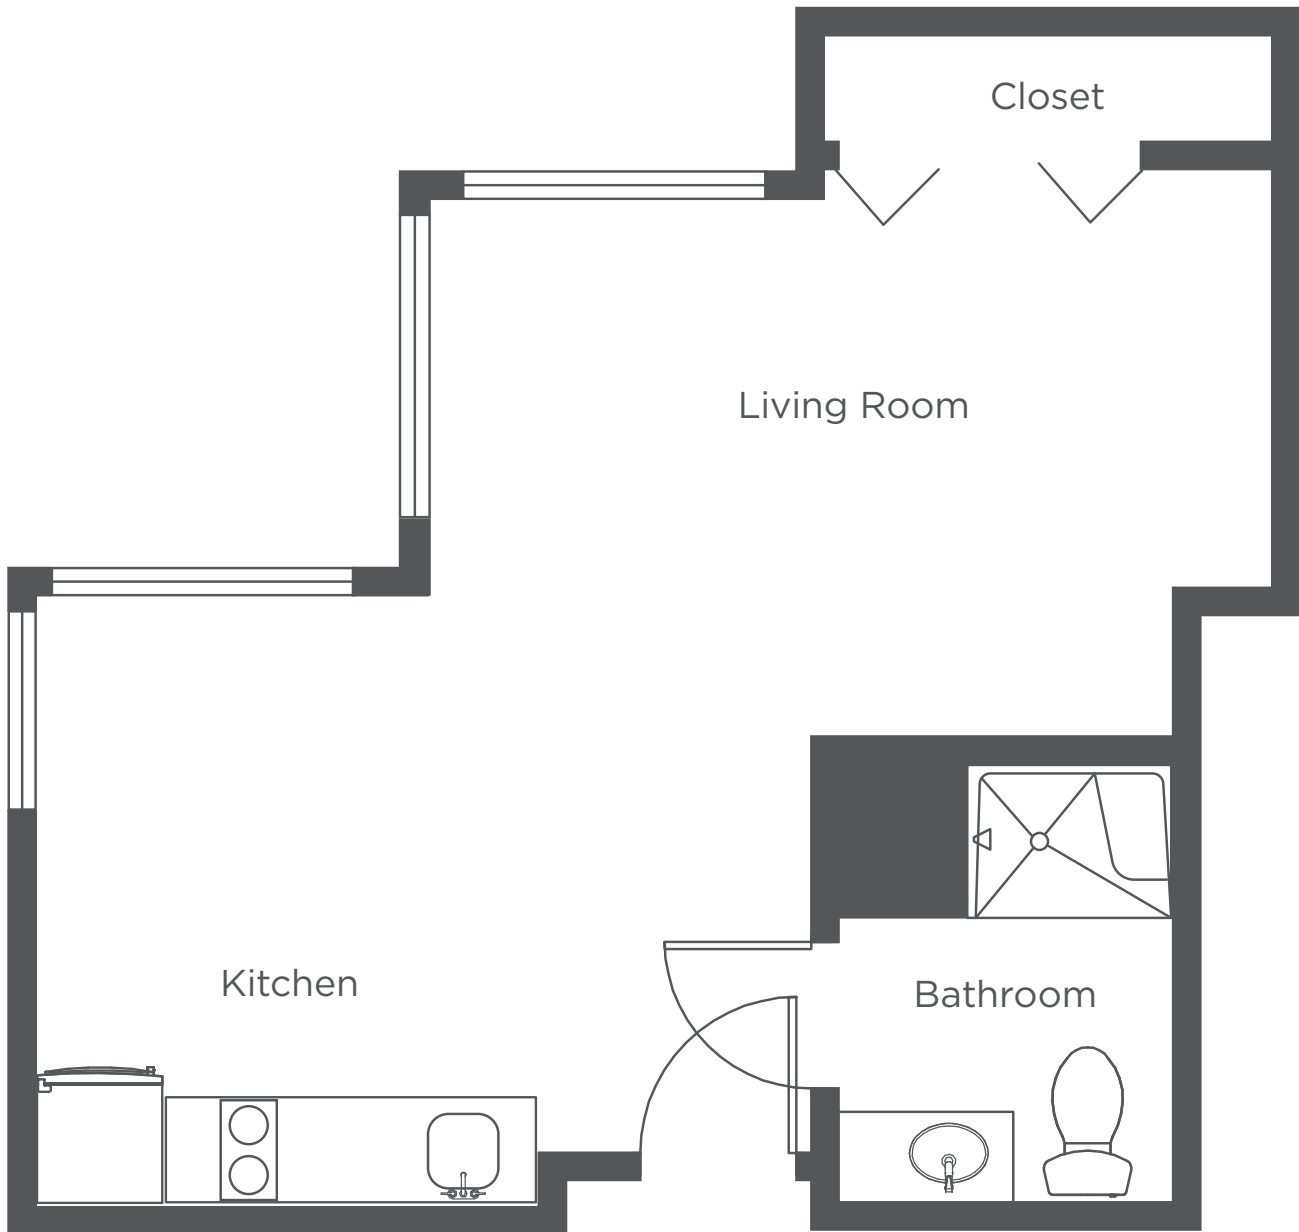

**WEST HILLS
VILLAGE**

Senior Residence

B7 - Studio - 377 sq ft

Floor plans are for general reference only and are not to scale.

**WEST HILLS
VILLAGE**

Senior Residence

B8 - Studio - 407 sq ft

Floor plans are for general reference only and are not to scale.

**WEST HILLS
VILLAGE**

Senior Residence

C1 - Studio Alcove - 457 sq ft

Floor plans are for general reference only and are not to scale.

**WEST HILLS
VILLAGE**

Senior Residence

X1 - Studio Alcove - 433 sq ft

Floor plans are for general reference only and are not to scale.

**WEST HILLS
VILLAGE**

Senior Residence

X2 - Studio Alcove - 557 sq ft

Floor plans are for general reference only and are not to scale.

**WEST HILLS
VILLAGE**

Senior Residence

X3 - Studio Alcove - 481 sq ft

Floor plans are for general reference only and are not to scale.

**WEST HILLS
VILLAGE**

Senior Residence

Z1 - Studio - 399 sq ft

Floor plans are for general reference only and are not to scale.