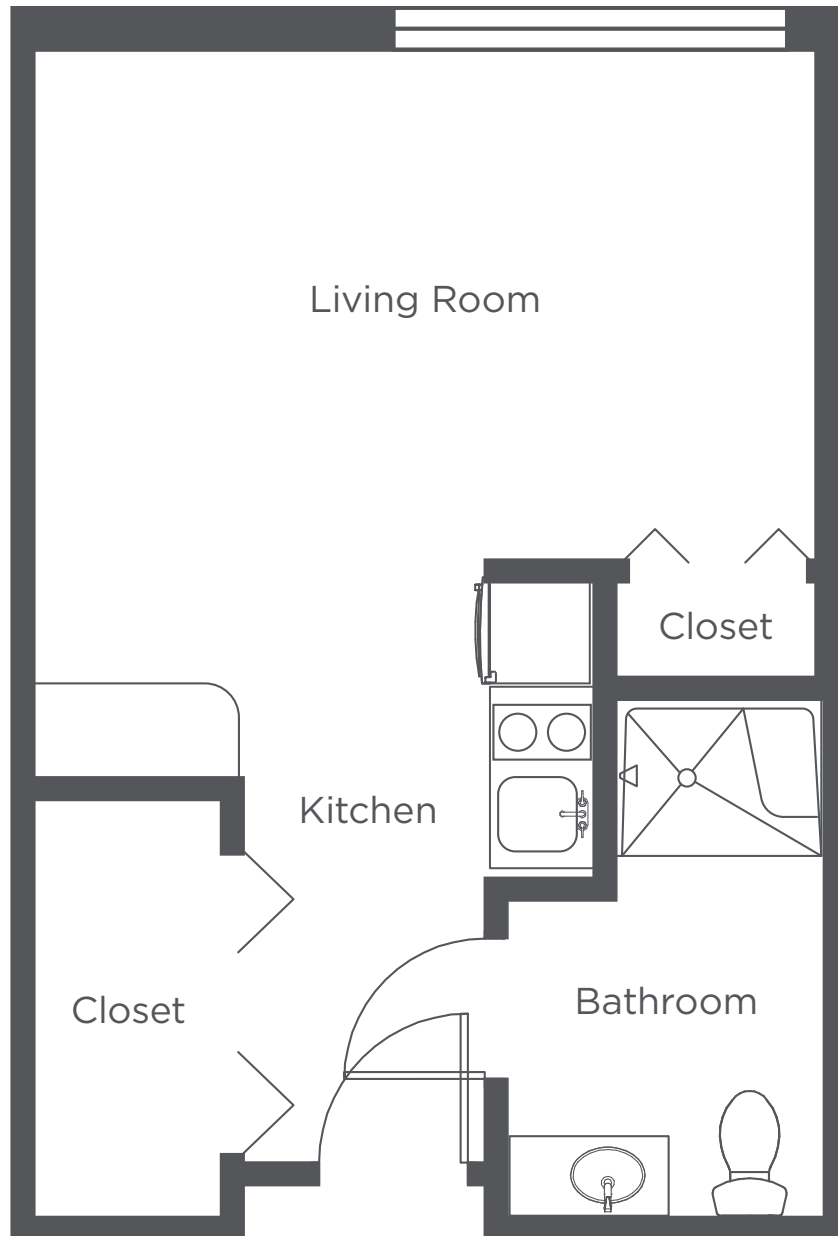

**WEST HILLS
VILLAGE**

Senior Residence

B3 - Studio - 408 sq ft

Floor plans are for general reference only and are not to scale.

**WEST HILLS
VILLAGE**

Senior Residence

B4 - Studio - 354 sq ft

Floor plans are for general reference only and are not to scale.

**WEST HILLS
VILLAGE**

Senior Residence

B5 - Studio - 381 sq ft

Floor plans are for general reference only and are not to scale.

**WEST HILLS
VILLAGE**

Senior Residence

B6 - Studio - 383 sq ft

Floor plans are for general reference only and are not to scale.

**WEST HILLS
VILLAGE**

Senior Residence

B7 - Studio - 377 sq ft

Floor plans are for general reference only and are not to scale.

**WEST HILLS
VILLAGE**

Senior Residence

B8 - Studio - 407 sq ft

Floor plans are for general reference only and are not to scale.

**WEST HILLS
VILLAGE**

Senior Residence

C1 - Studio Alcove - 457 sq ft

Floor plans are for general reference only and are not to scale.

**WEST HILLS
VILLAGE**

Senior Residence

X1 - Studio Alcove - 433 sq ft