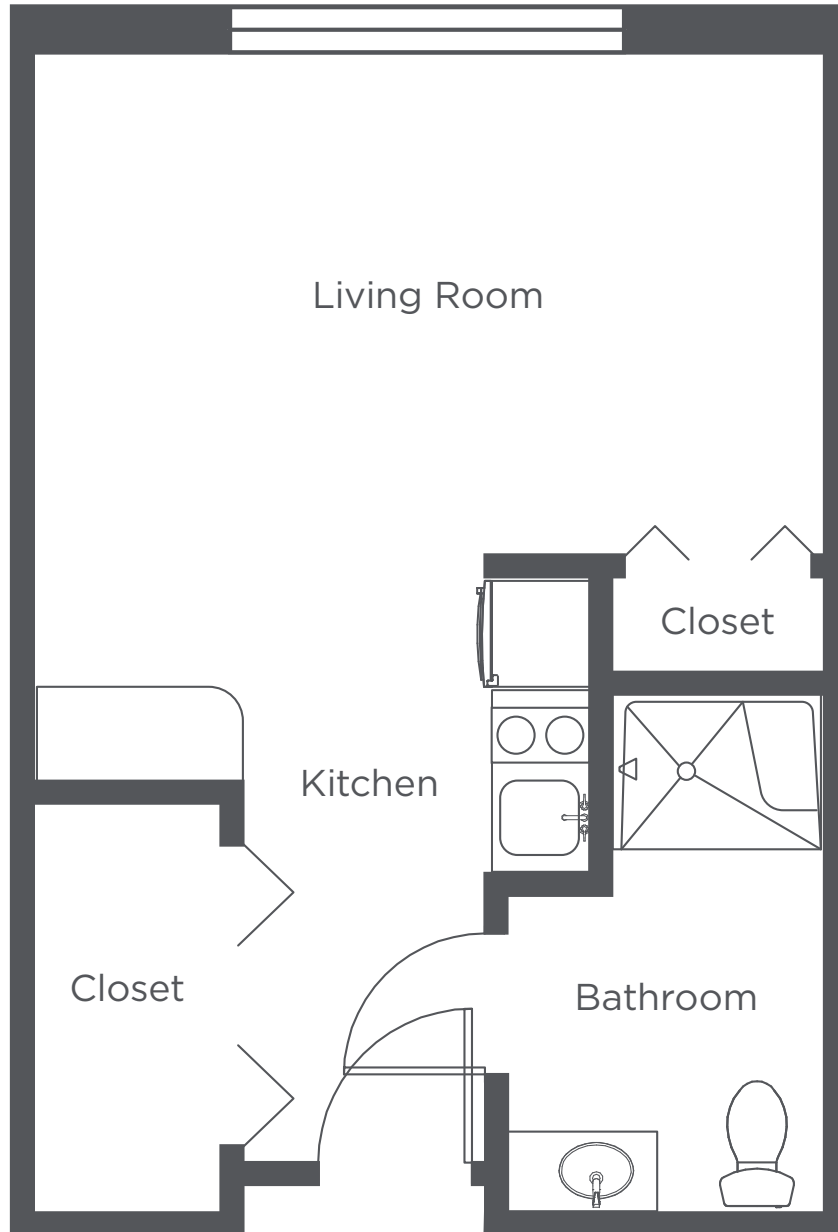

**WEST HILLS
VILLAGE**

Senior Residence

B1 - Studio - 379 sq ft

Floor plans are for general reference only and are not to scale.

WEST HILLS VILLAGE

Senior Residence

B2 - Studio - 439 sq ft

Floor plans are for general reference only and are not to scale.

**WEST HILLS
VILLAGE**

Senior Residence

B3 - Studio - 408 sq ft

Floor plans are for general reference only and are not to scale.

**WEST HILLS
VILLAGE**

Senior Residence

B4 - Studio - 354 sq ft

Floor plans are for general reference only and are not to scale.

**WEST HILLS
VILLAGE**

Senior Residence

B5 - Studio - 381 sq ft

Floor plans are for general reference only and are not to scale.

**WEST HILLS
VILLAGE**

Senior Residence

B6 - Studio - 383 sq ft

Floor plans are for general reference only and are not to scale.

**WEST HILLS
VILLAGE**

Senior Residence

B7 - Studio - 377 sq ft

Floor plans are for general reference only and are not to scale.

**WEST HILLS
VILLAGE**

Senior Residence

B8 - Studio - 407 sq ft

Floor plans are for general reference only and are not to scale.