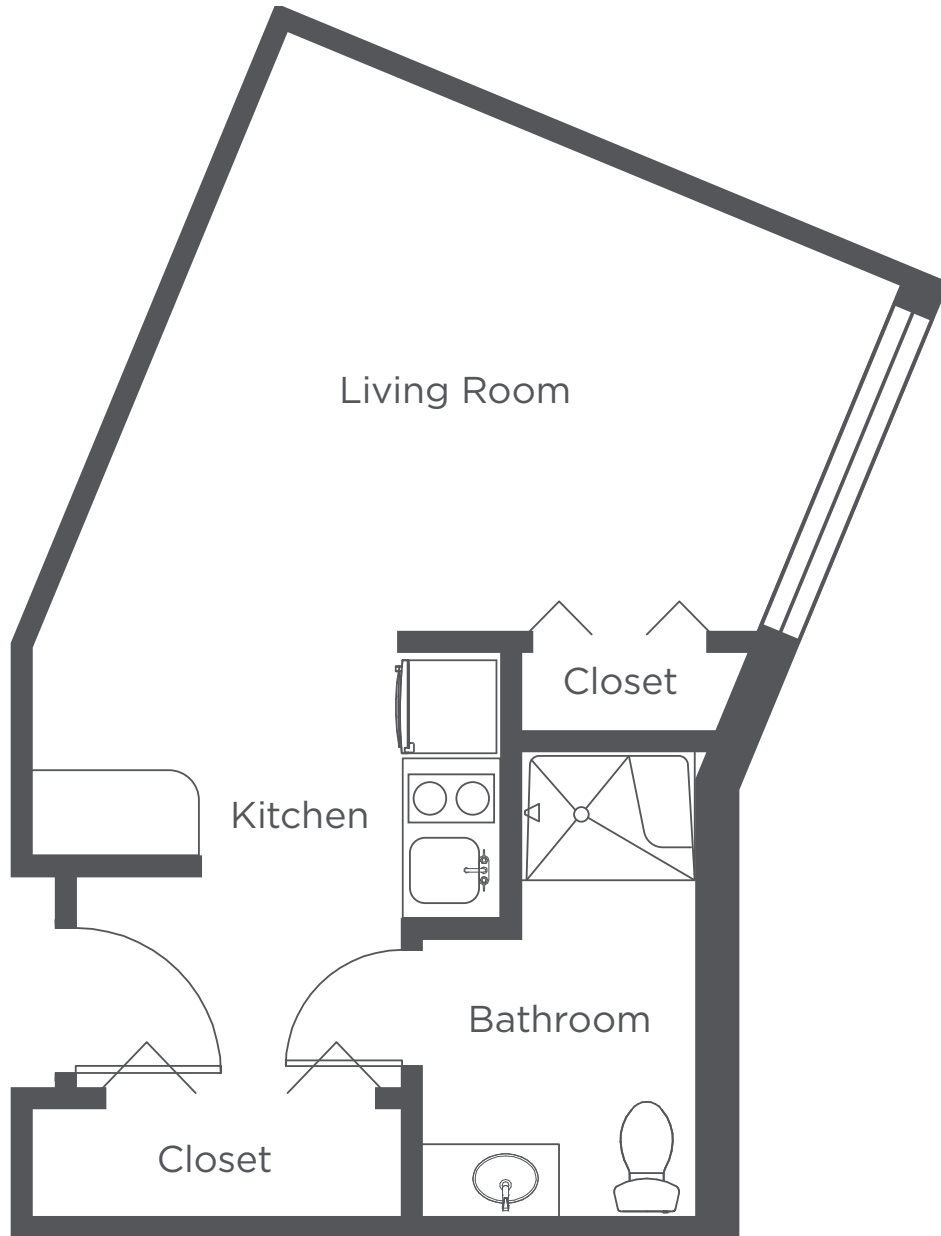

**WEST HILLS
VILLAGE**

Senior Residence

B1 - Studio - 379 sq ft

Floor plans are for general reference only and are not to scale.

WEST HILLS VILLAGE

Senior Residence

B2 - Studio - 439 sq ft

Floor plans are for general reference only and are not to scale.

**WEST HILLS
VILLAGE**

Senior Residence

B3 - Studio - 408 sq ft

Floor plans are for general reference only and are not to scale.

**WEST HILLS
VILLAGE**

Senior Residence

B4 - Studio - 354 sq ft

Floor plans are for general reference only and are not to scale.

**WEST HILLS
VILLAGE**

Senior Residence

B5 - Studio - 381 sq ft

Floor plans are for general reference only and are not to scale.

**WEST HILLS
VILLAGE**

Senior Residence

B6 - Studio - 383 sq ft

Floor plans are for general reference only and are not to scale.

**WEST HILLS
VILLAGE**

Senior Residence

B7 - Studio - 377 sq ft

Floor plans are for general reference only and are not to scale.

**WEST HILLS
VILLAGE**

Senior Residence

B8 - Studio - 407 sq ft

Floor plans are for general reference only and are not to scale.