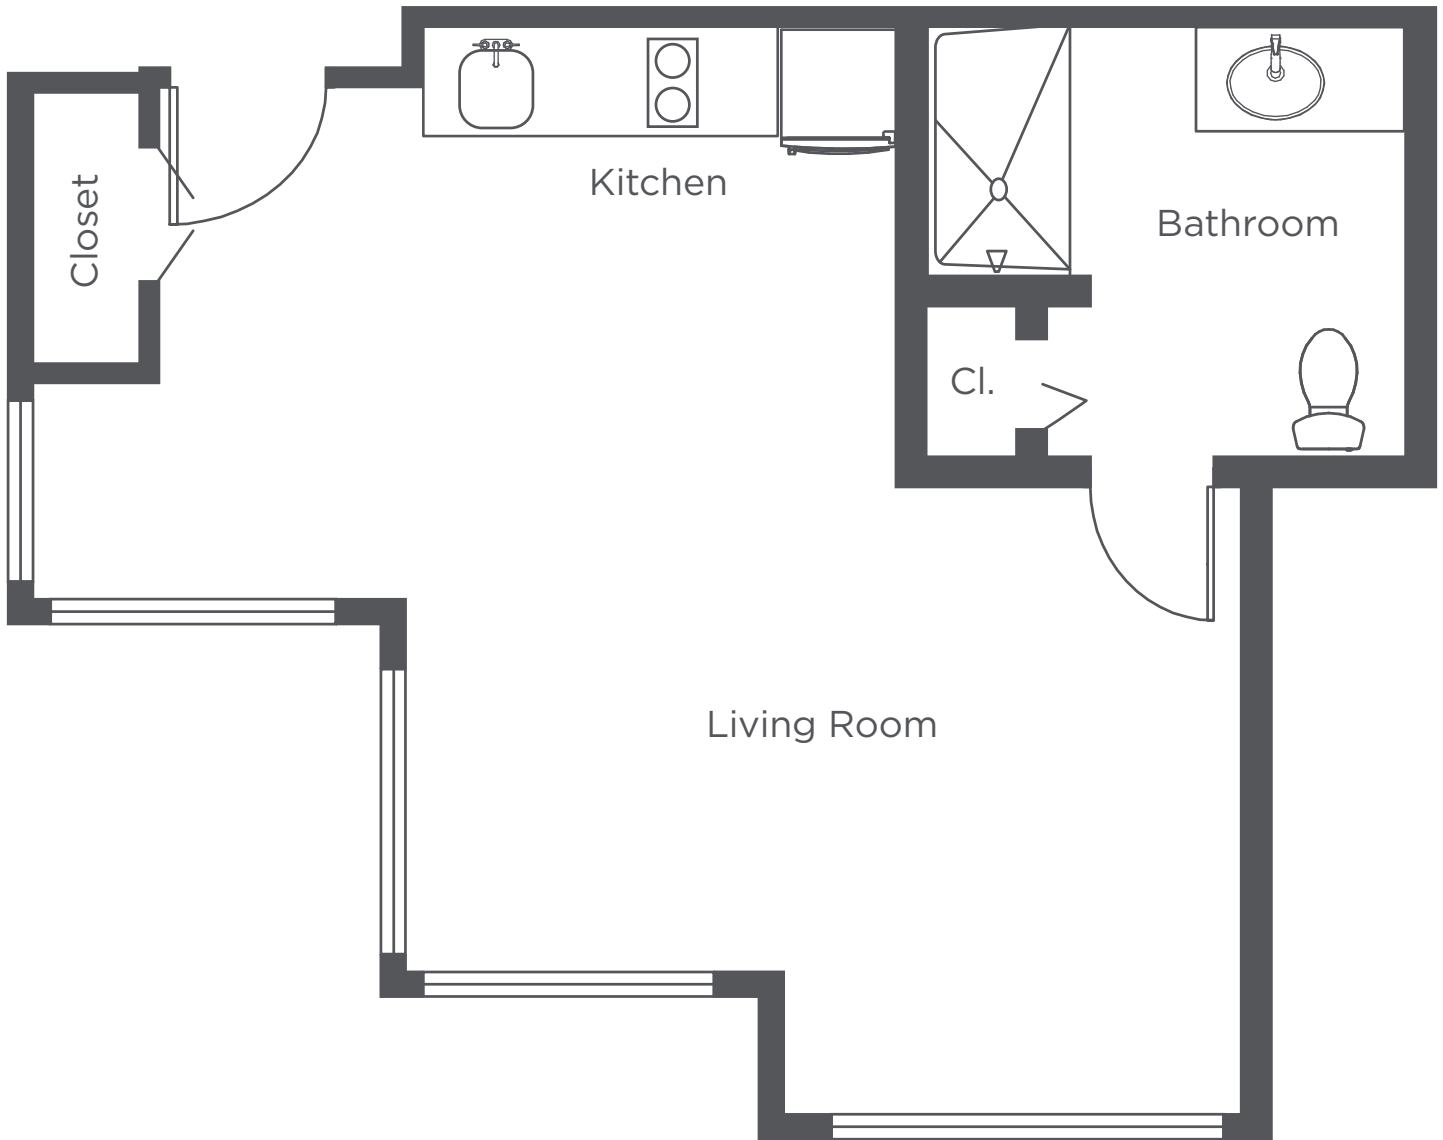

**WEST HILLS
VILLAGE**

Senior Residence

B7 - Studio - 377 sq ft

Floor plans are for general reference only and are not to scale.

**WEST HILLS
VILLAGE**

Senior Residence

B8 - Studio - 407 sq ft

Floor plans are for general reference only and are not to scale.

**WEST HILLS
VILLAGE**

Senior Residence

C1 - Studio Alcove - 457 sq ft

Floor plans are for general reference only and are not to scale.

**WEST HILLS
VILLAGE**

Senior Residence

X1 - Studio Alcove - 433 sq ft

Floor plans are for general reference only and are not to scale.

**WEST HILLS
VILLAGE**

Senior Residence

X2 - Studio Alcove - 557 sq ft

Floor plans are for general reference only and are not to scale.

**WEST HILLS
VILLAGE**

Senior Residence

X3 - Studio Alcove - 481 sq ft

Floor plans are for general reference only and are not to scale.

**WEST HILLS
VILLAGE**

Senior Residence

Z1 - Studio - 399 sq ft

Floor plans are for general reference only and are not to scale.