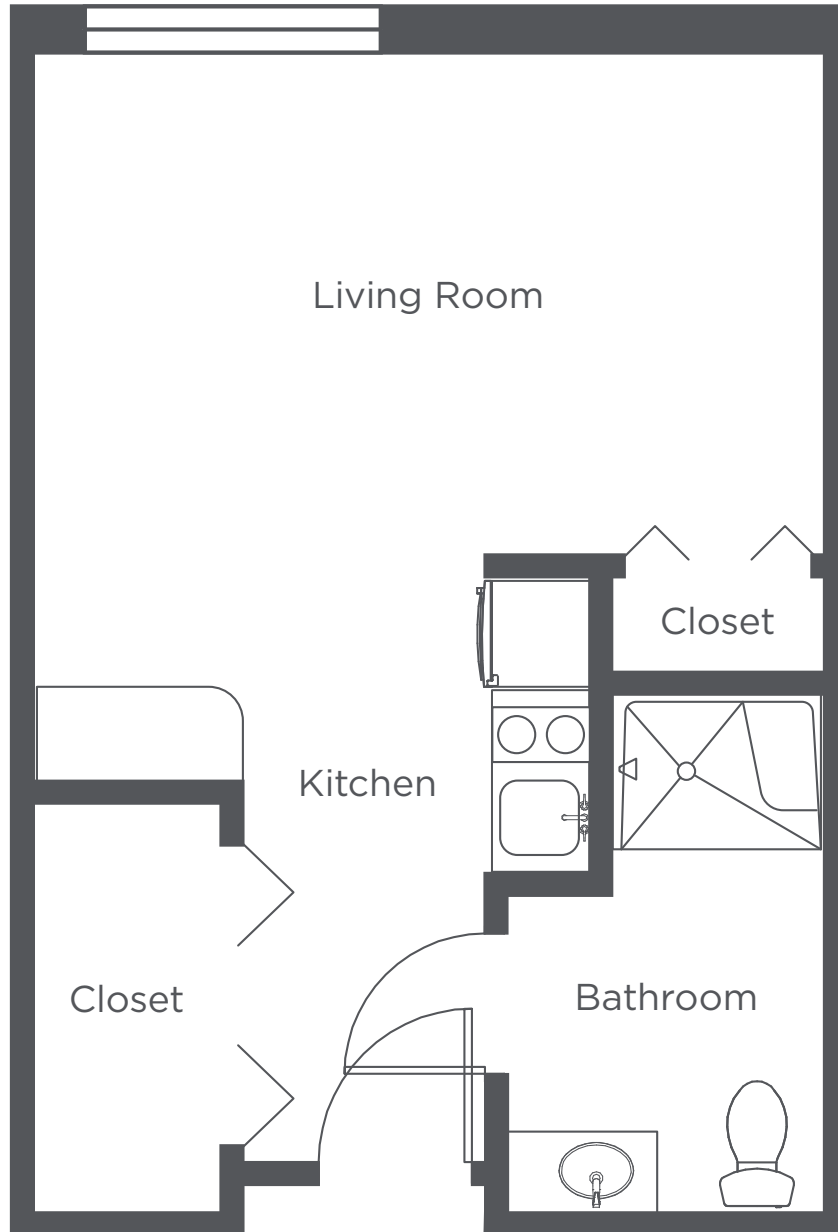

**WEST HILLS
VILLAGE**

Senior Residence

B1 - Studio - 379 sq ft

Floor plans are for general reference only and are not to scale.

WEST HILLS VILLAGE

Senior Residence

B2 - Studio - 439 sq ft

Floor plans are for general reference only and are not to scale.

**WEST HILLS
VILLAGE**

Senior Residence

B3 - Studio - 408 sq ft

Floor plans are for general reference only and are not to scale.

**WEST HILLS
VILLAGE**

Senior Residence

B4 - Studio - 354 sq ft

Floor plans are for general reference only and are not to scale.

**WEST HILLS
VILLAGE**

Senior Residence

B5 - Studio - 381 sq ft

Floor plans are for general reference only and are not to scale.

**WEST HILLS
VILLAGE**

Senior Residence

B6 - Studio - 383 sq ft

Floor plans are for general reference only and are not to scale.

**WEST HILLS
VILLAGE**

Senior Residence

B7 - Studio - 377 sq ft

Floor plans are for general reference only and are not to scale.

**WEST HILLS
VILLAGE**

Senior Residence

B8 - Studio - 407 sq ft

Floor plans are for general reference only and are not to scale.