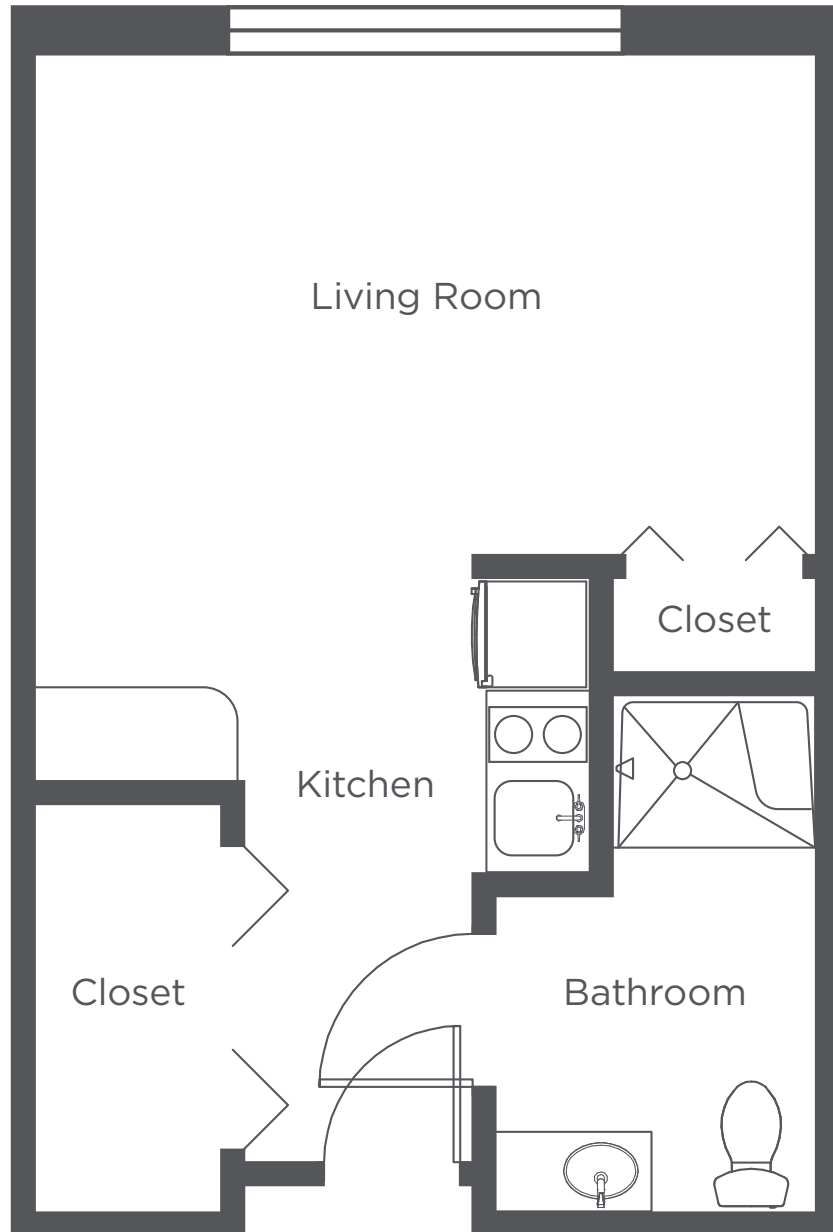

**WEST HILLS
VILLAGE**

Senior Residence

B1 - Studio - 379 sq ft

Floor plans are for general reference only and are not to scale.

WEST HILLS VILLAGE

Senior Residence

B2 - Studio - 439 sq ft

Floor plans are for general reference only and are not to scale.

**WEST HILLS
VILLAGE**

Senior Residence

B3 - Studio - 408 sq ft

Floor plans are for general reference only and are not to scale.

**WEST HILLS
VILLAGE**

Senior Residence

B4 - Studio - 354 sq ft

Floor plans are for general reference only and are not to scale.

**WEST HILLS
VILLAGE**

Senior Residence

B5 - Studio - 381 sq ft

Floor plans are for general reference only and are not to scale.

**WEST HILLS
VILLAGE**

Senior Residence

B6 - Studio - 383 sq ft

Floor plans are for general reference only and are not to scale.