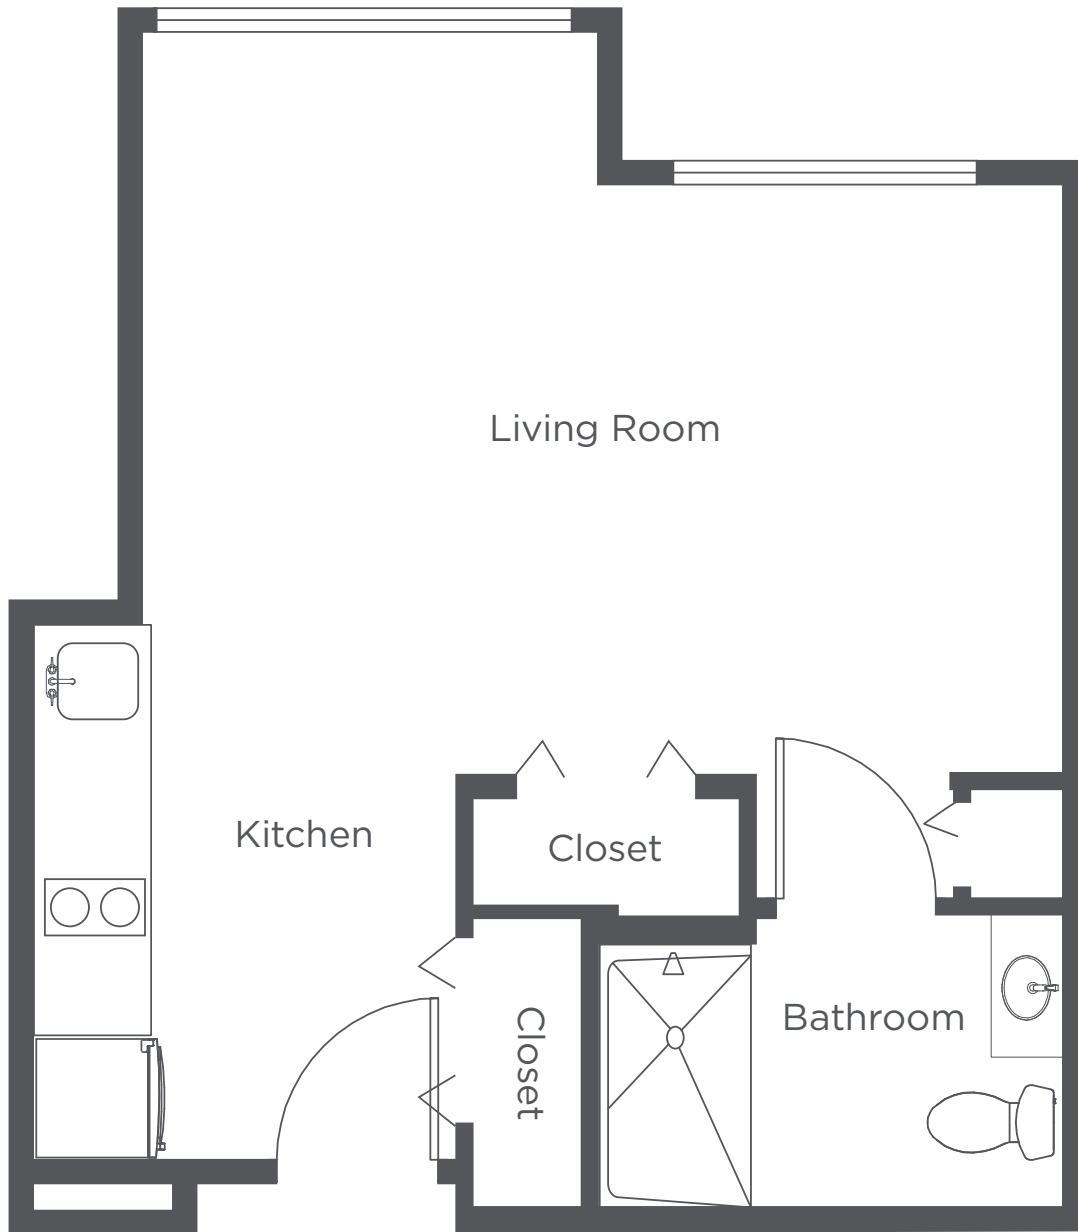

**WEST HILLS
VILLAGE**

Senior Residence

B1 - Studio - 379 sq ft

Floor plans are for general reference only and are not to scale.

WEST HILLS VILLAGE

Senior Residence

B2 - Studio - 439 sq ft

Floor plans are for general reference only and are not to scale.

**WEST HILLS
VILLAGE**

Senior Residence

B5 - Studio - 381 sq ft

Floor plans are for general reference only and are not to scale.

**WEST HILLS
VILLAGE**

Senior Residence

B6 - Studio - 383 sq ft

Floor plans are for general reference only and are not to scale.

Floor plans are for general reference only and are not to scale.

**WEST HILLS
VILLAGE**

Senior Residence

X2 - Studio Alcove - 557 sq ft

Floor plans are for general reference only and are not to scale.

**WEST HILLS
VILLAGE**

Senior Residence

X3 - Studio Alcove - 481 sq ft

Floor plans are for general reference only and are not to scale.

**WEST HILLS
VILLAGE**

Senior Residence

Z1 - Studio - 399 sq ft

Floor plans are for general reference only and are not to scale.