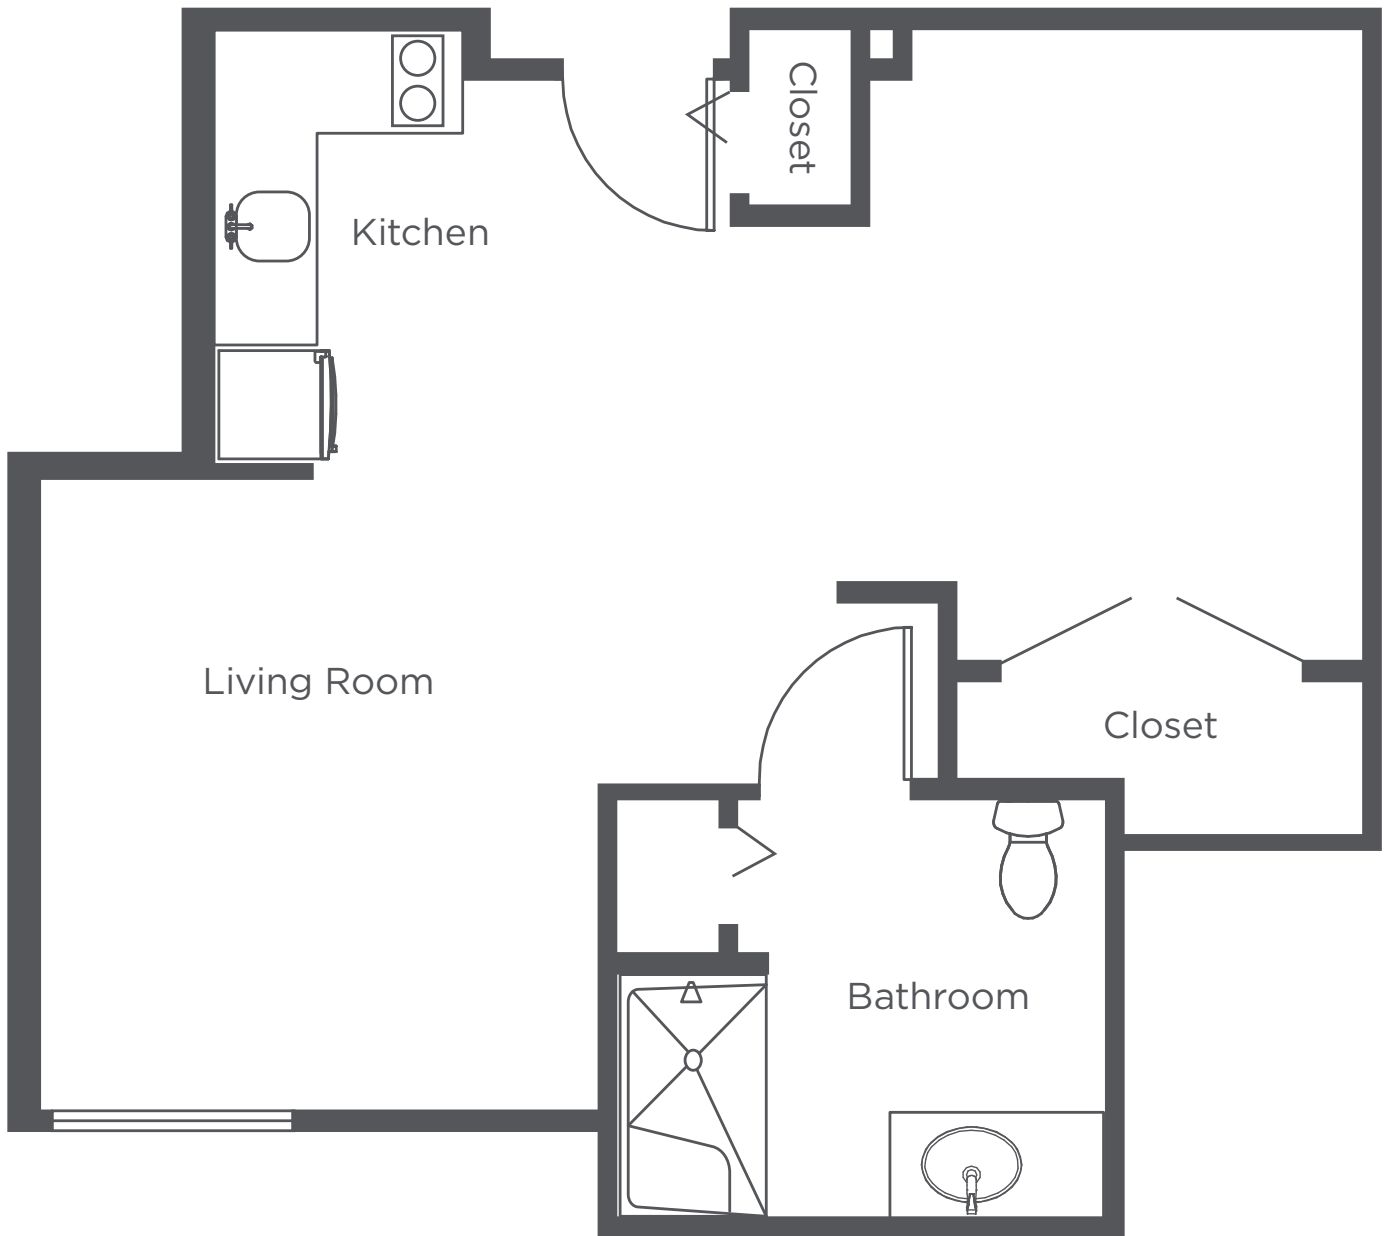

**WEST HILLS
VILLAGE**

Senior Residence

B7 - Studio - 377 sq ft

Floor plans are for general reference only and are not to scale.

**WEST HILLS
VILLAGE**

Senior Residence

B8 - Studio - 407 sq ft

Floor plans are for general reference only and are not to scale.

**WEST HILLS
VILLAGE**

Senior Residence

C1 - Studio Alcove - 457 sq ft

Floor plans are for general reference only and are not to scale.

**WEST HILLS
VILLAGE**

Senior Residence

X1 - Studio Alcove - 433 sq ft

Floor plans are for general reference only and are not to scale.

**WEST HILLS
VILLAGE**

Senior Residence

X2 - Studio Alcove - 557 sq ft

Floor plans are for general reference only and are not to scale.

**WEST HILLS
VILLAGE**

Senior Residence

X3 - Studio Alcove - 481 sq ft

Floor plans are for general reference only and are not to scale.

**WEST HILLS
VILLAGE**

Senior Residence

Z1 - Studio - 399 sq ft

Floor plans are for general reference only and are not to scale.