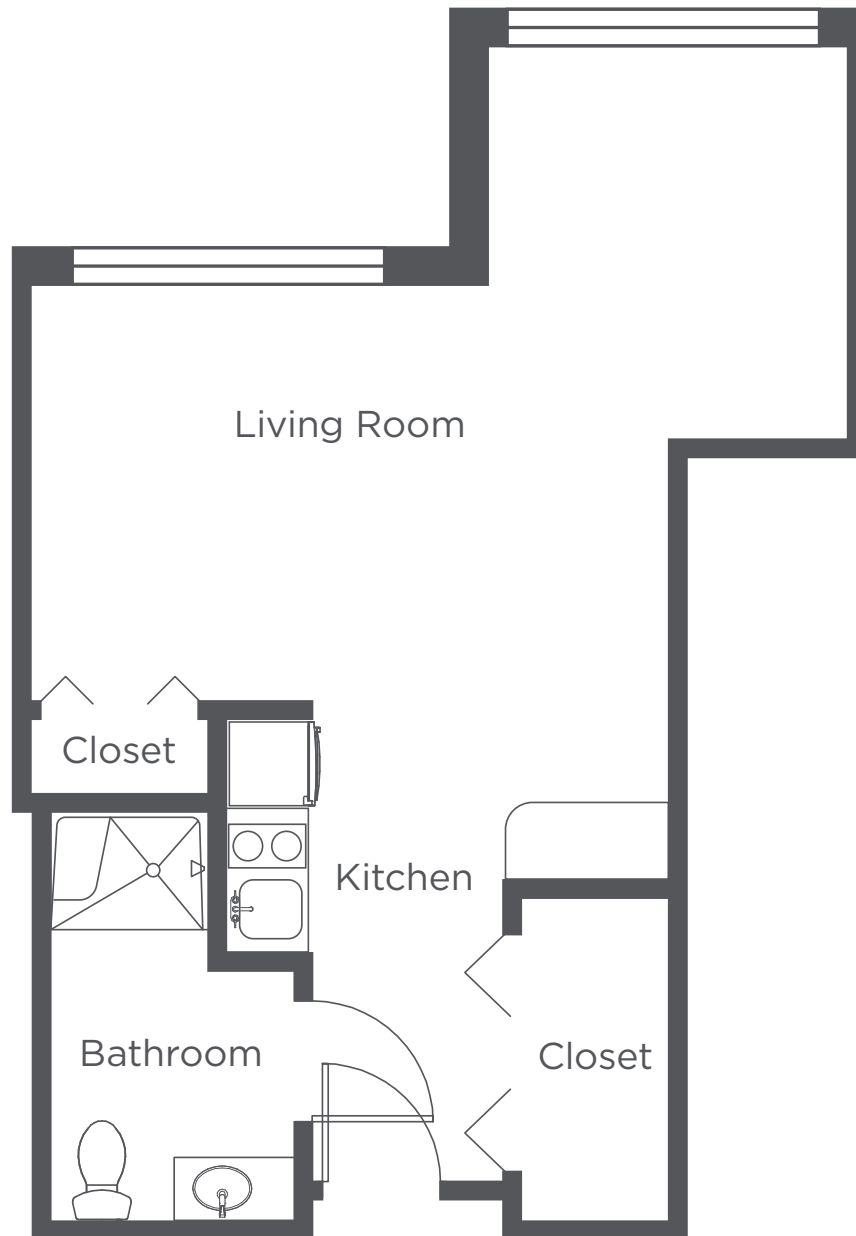

**WEST HILLS
VILLAGE**

Senior Residence

B1 - Studio - 379 sq ft

Floor plans are for general reference only and are not to scale.

WEST HILLS VILLAGE

Senior Residence

B2 - Studio - 439 sq ft

Floor plans are for general reference only and are not to scale.

**WEST HILLS
VILLAGE**

Senior Residence

B5 - Studio - 381 sq ft

Floor plans are for general reference only and are not to scale.

**WEST HILLS
VILLAGE**

Senior Residence

B6 - Studio - 383 sq ft

Floor plans are for general reference only and are not to scale.

**WEST HILLS
VILLAGE**

Senior Residence

B7 - Studio - 377 sq ft

Floor plans are for general reference only and are not to scale.

**WEST HILLS
VILLAGE**

Senior Residence

B8 - Studio - 407 sq ft

Floor plans are for general reference only and are not to scale.

**WEST HILLS
VILLAGE**

Senior Residence

C1 - Studio Alcove - 457 sq ft

Floor plans are for general reference only and are not to scale.

**WEST HILLS
VILLAGE**

Senior Residence

X1 - Studio Alcove - 433 sq ft