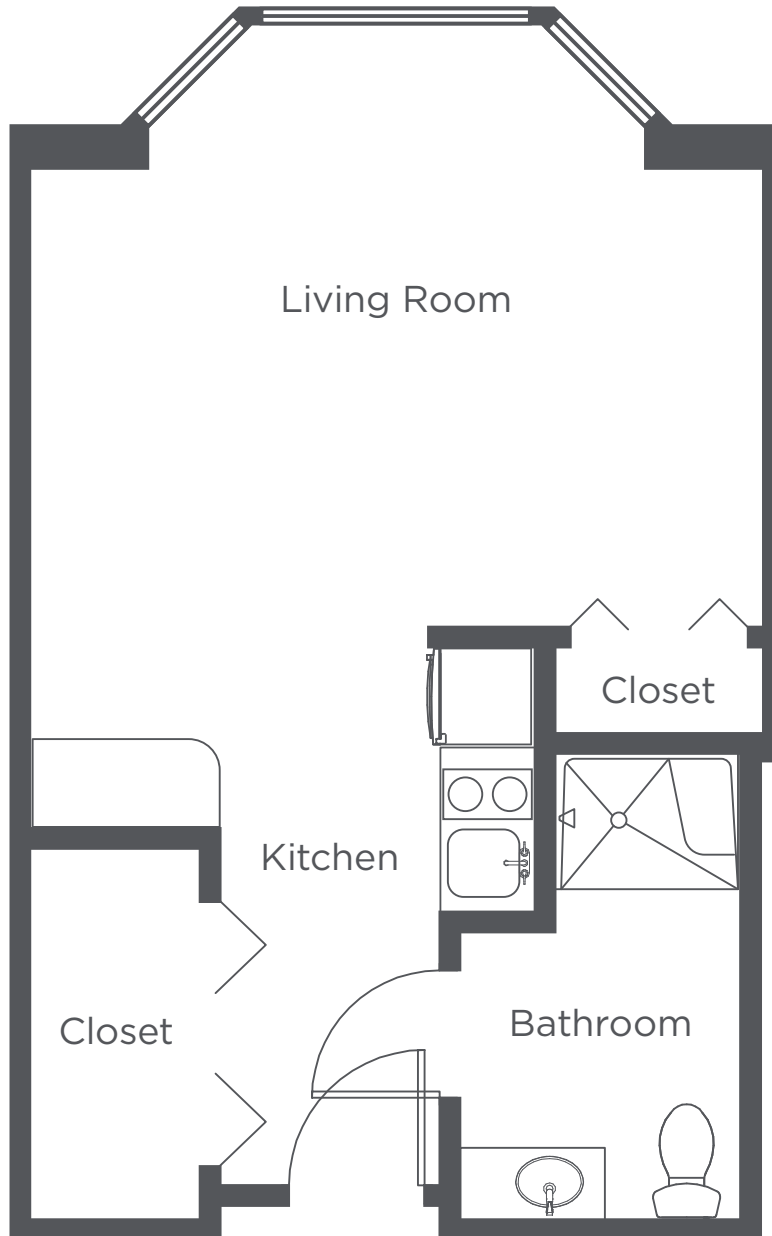

**WEST HILLS
VILLAGE**

Senior Residence

B5 - Studio - 381 sq ft

Floor plans are for general reference only and are not to scale.

**WEST HILLS
VILLAGE**

Senior Residence

B6 - Studio - 383 sq ft

Floor plans are for general reference only and are not to scale.

**WEST HILLS
VILLAGE**

Senior Residence

B7 - Studio - 377 sq ft

Floor plans are for general reference only and are not to scale.

**WEST HILLS
VILLAGE**

Senior Residence

B8 - Studio - 407 sq ft

Floor plans are for general reference only and are not to scale.

**WEST HILLS
VILLAGE**

Senior Residence

C1 - Studio Alcove - 457 sq ft

Floor plans are for general reference only and are not to scale.

**WEST HILLS
VILLAGE**

Senior Residence

X1 - Studio Alcove - 433 sq ft

Floor plans are for general reference only and are not to scale.

**WEST HILLS
VILLAGE**

Senior Residence

X2 - Studio Alcove - 557 sq ft

Floor plans are for general reference only and are not to scale.

**WEST HILLS
VILLAGE**