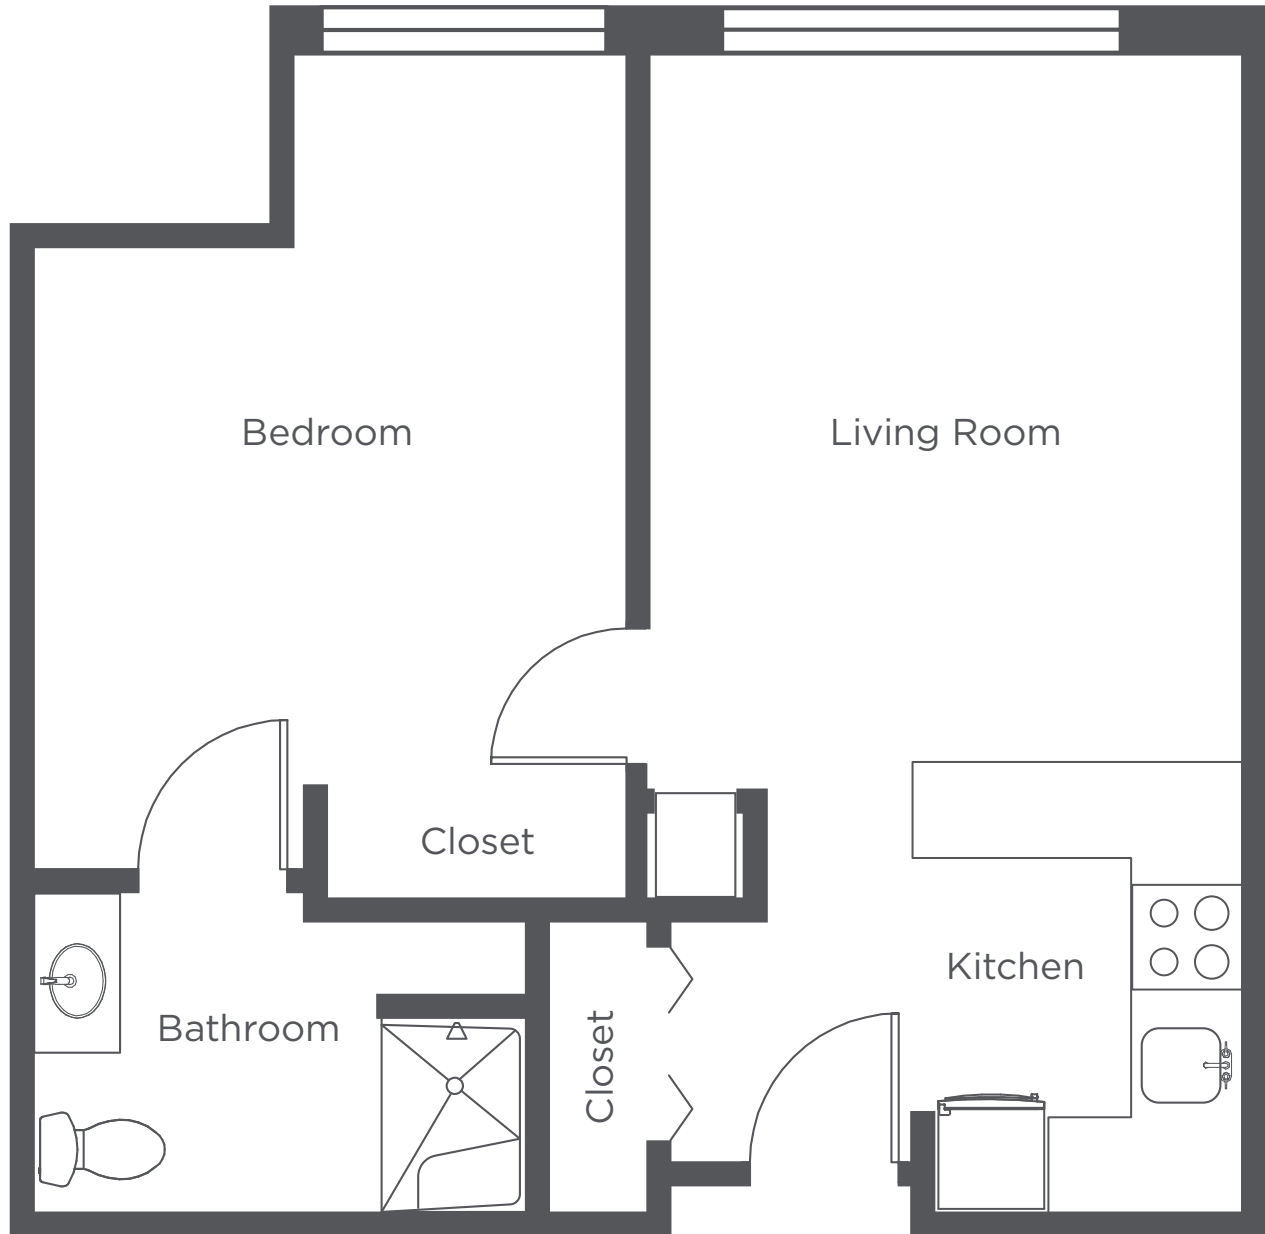

**WEST HILLS
VILLAGE**

Senior Residence

A1 - One Bedroom - 415 sq ft

Floor plans are for general reference only and are not to scale.

**WEST HILLS
VILLAGE**

Senior Residence

D1 - One Bedroom - 571 sq ft

Floor plans are for general reference only and are not to scale.

**WEST HILLS
VILLAGE**

Senior Residence

D2 - One Bedroom - 553 sq ft

Floor plans are for general reference only and are not to scale.

**WEST HILLS
VILLAGE**

Senior Residence

D3 - One Bedroom - 570 sq ft

Floor plans are for general reference only and are not to scale.

**WEST HILLS
VILLAGE**

Senior Residence

D4 - One Bedroom - 649 sq ft

Floor plans are for general reference only and are not to scale.

**WEST HILLS
VILLAGE**

Senior Residence

D5 - One Bedroom - 587 sq ft

Floor plans are for general reference only and are not to scale.

**WEST HILLS
VILLAGE**

Senior Residence

D6 - One Bedroom - 599 sq ft

Floor plans are for general reference only and are not to scale.