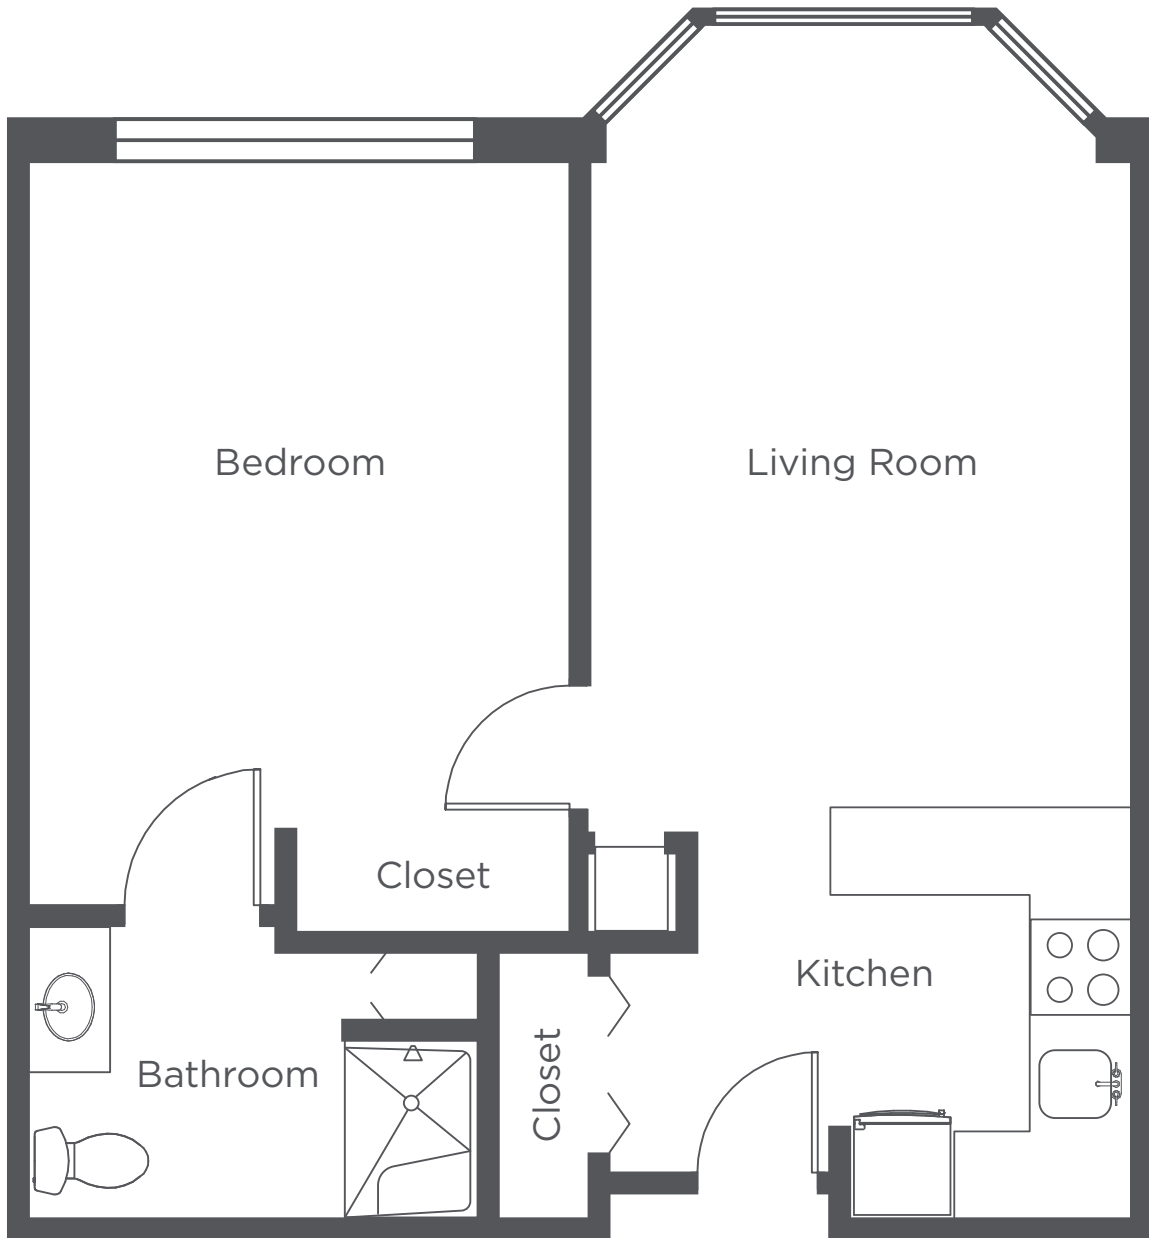

**WEST HILLS
VILLAGE**

Senior Residence

A1 - One Bedroom - 415 sq ft

Floor plans are for general reference only and are not to scale.

**WEST HILLS
VILLAGE**

Senior Residence

D1 - One Bedroom - 571 sq ft

Floor plans are for general reference only and are not to scale.

**WEST HILLS
VILLAGE**

Senior Residence

D2 - One Bedroom - 553 sq ft

Floor plans are for general reference only and are not to scale.

**WEST HILLS
VILLAGE**

Senior Residence

D3 - One Bedroom - 570 sq ft

Floor plans are for general reference only and are not to scale.

**WEST HILLS
VILLAGE**

Senior Residence

D4 - One Bedroom - 649 sq ft

Floor plans are for general reference only and are not to scale.

**WEST HILLS
VILLAGE**

Senior Residence

D5 - One Bedroom - 587 sq ft

Floor plans are for general reference only and are not to scale.

**WEST HILLS
VILLAGE**

Senior Residence

D6 - One Bedroom - 599 sq ft

Floor plans are for general reference only and are not to scale.