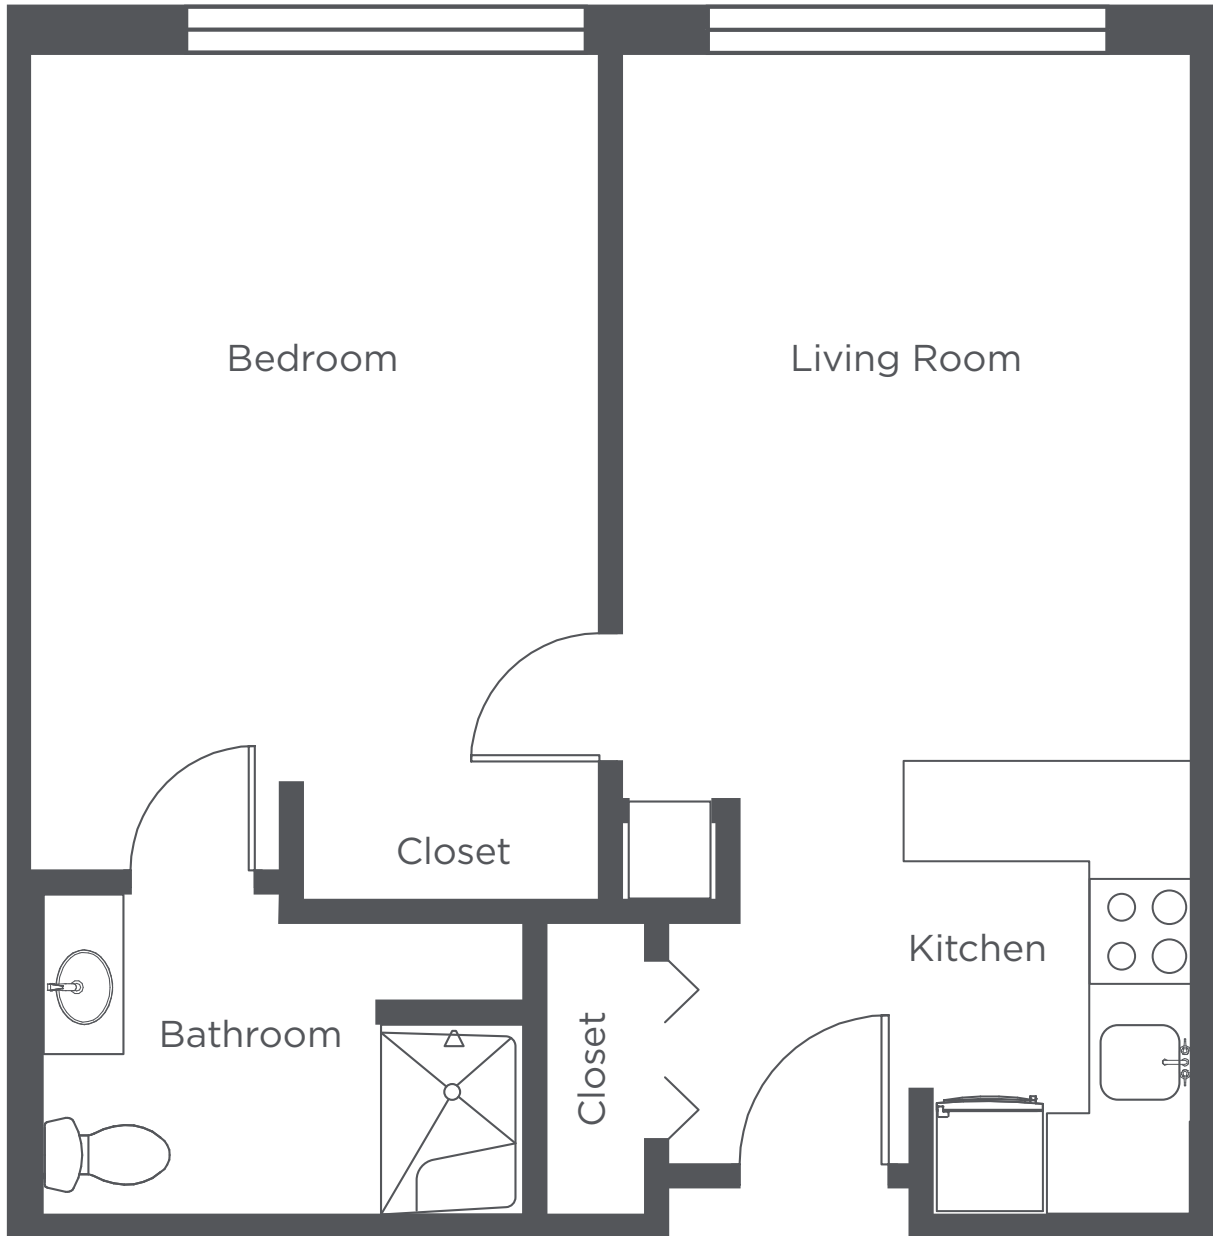

**WEST HILLS
VILLAGE**

Senior Residence

A1 - One Bedroom - 415 sq ft

Floor plans are for general reference only and are not to scale.

**WEST HILLS
VILLAGE**

Senior Residence

D1 - One Bedroom - 571 sq ft

Floor plans are for general reference only and are not to scale.

**WEST HILLS
VILLAGE**

Senior Residence

D2 - One Bedroom - 553 sq ft

Floor plans are for general reference only and are not to scale.

**WEST HILLS
VILLAGE**

Senior Residence

D3 - One Bedroom - 570 sq ft

Floor plans are for general reference only and are not to scale.

**WEST HILLS
VILLAGE**

Senior Residence

D4 - One Bedroom - 649 sq ft

Floor plans are for general reference only and are not to scale.

**WEST HILLS
VILLAGE**

Senior Residence

D5 - One Bedroom - 587 sq ft

Floor plans are for general reference only and are not to scale.

**WEST HILLS
VILLAGE**

Senior Residence

D6 - One Bedroom - 599 sq ft

Floor plans are for general reference only and are not to scale.