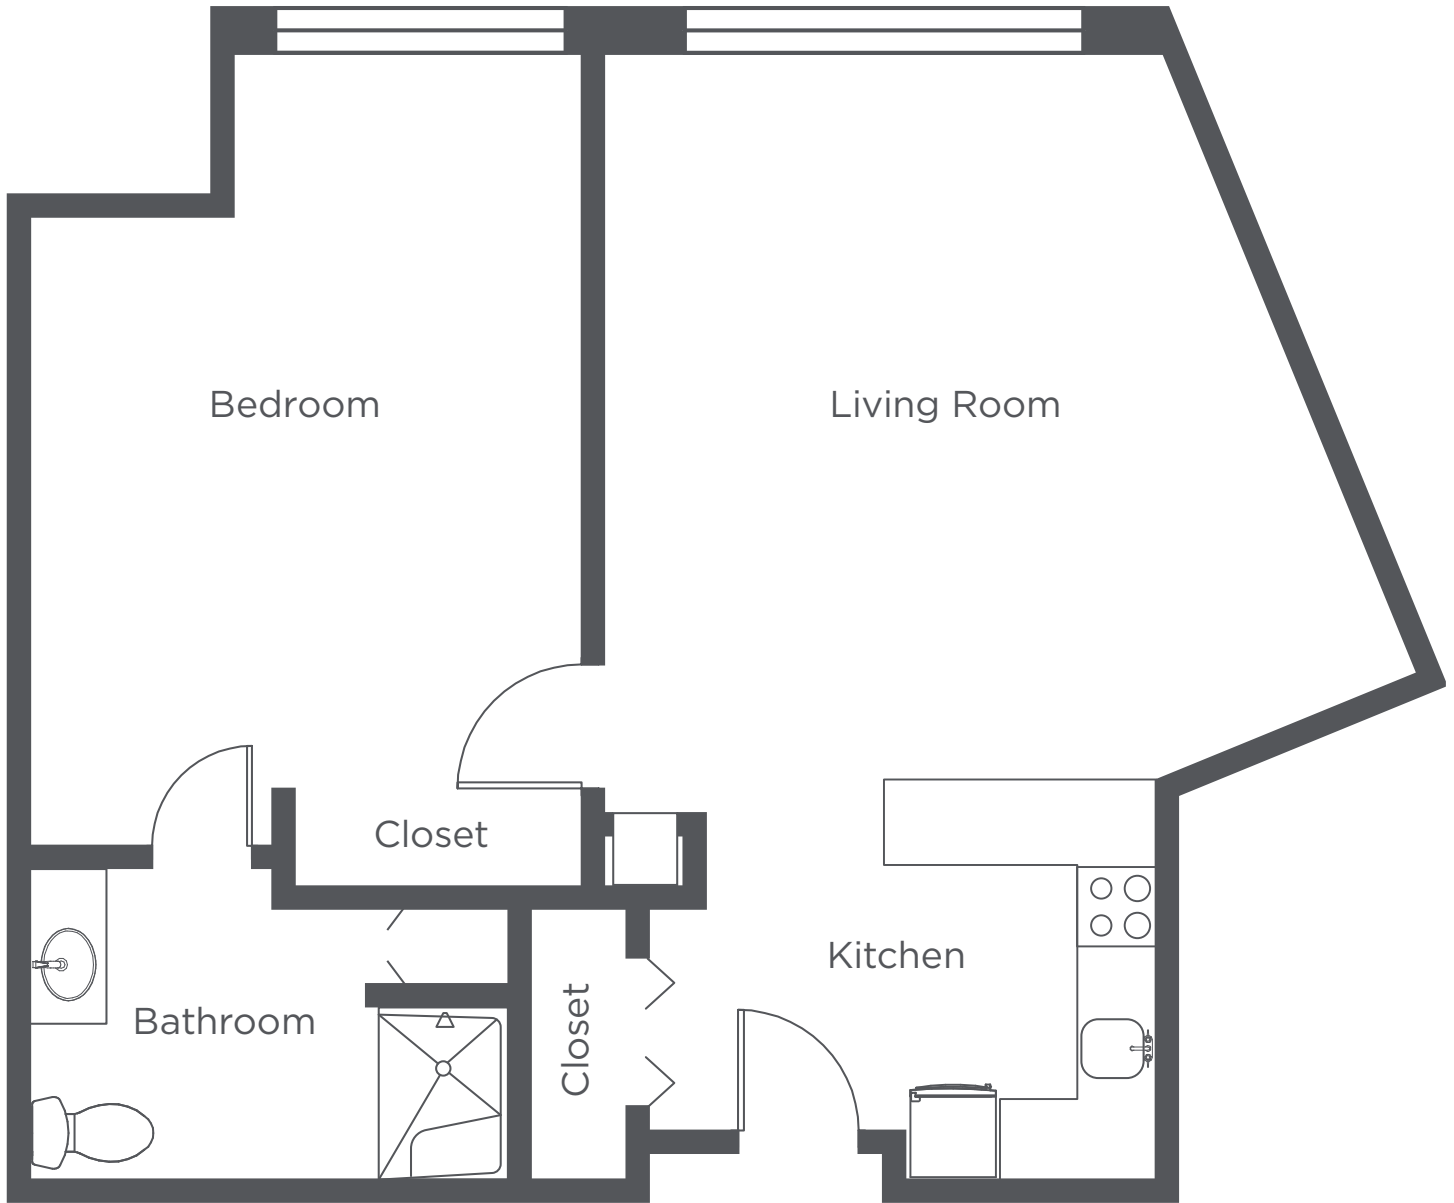

**WEST HILLS
VILLAGE**

Senior Residence

A1 - One Bedroom - 415 sq ft

Floor plans are for general reference only and are not to scale.

**WEST HILLS
VILLAGE**

Senior Residence

D1 - One Bedroom - 571 sq ft

Floor plans are for general reference only and are not to scale.

**WEST HILLS
VILLAGE**

Senior Residence

D2 - One Bedroom - 553 sq ft

Floor plans are for general reference only and are not to scale.

**WEST HILLS
VILLAGE**

Senior Residence

D3 - One Bedroom - 570 sq ft

Floor plans are for general reference only and are not to scale.

**WEST HILLS
VILLAGE**

Senior Residence

D4 - One Bedroom - 649 sq ft

Floor plans are for general reference only and are not to scale.

**WEST HILLS
VILLAGE**

Senior Residence

D5 - One Bedroom - 587 sq ft

Floor plans are for general reference only and are not to scale.

**WEST HILLS
VILLAGE**

Senior Residence

D6 - One Bedroom - 599 sq ft

Floor plans are for general reference only and are not to scale.