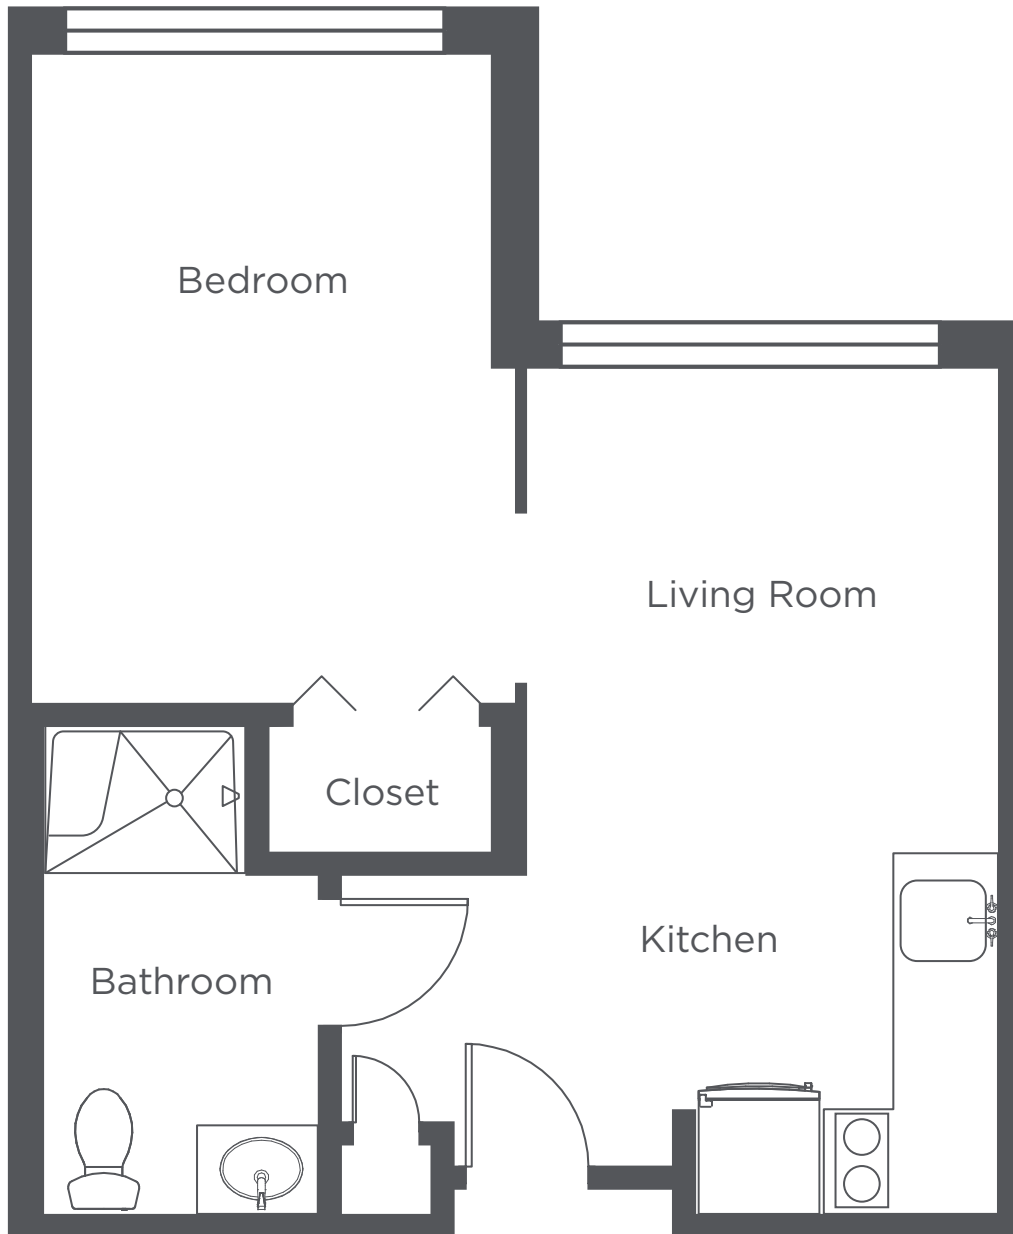

**WEST HILLS
VILLAGE**

Senior Residence

A1 - One Bedroom - 415 sq ft

Floor plans are for general reference only and are not to scale.

**WEST HILLS
VILLAGE**

Senior Residence

D1 - One Bedroom - 571 sq ft

Floor plans are for general reference only and are not to scale.

**WEST HILLS
VILLAGE**

Senior Residence

D2 - One Bedroom - 553 sq ft

Floor plans are for general reference only and are not to scale.

**WEST HILLS
VILLAGE**

Senior Residence

D3 - One Bedroom - 570 sq ft

Floor plans are for general reference only and are not to scale.

**WEST HILLS
VILLAGE**

Senior Residence

D4 - One Bedroom - 649 sq ft

Floor plans are for general reference only and are not to scale.

**WEST HILLS
VILLAGE**

Senior Residence

D5 - One Bedroom - 587 sq ft

Floor plans are for general reference only and are not to scale.

**WEST HILLS
VILLAGE**

Senior Residence

D6 - One Bedroom - 599 sq ft

Floor plans are for general reference only and are not to scale.