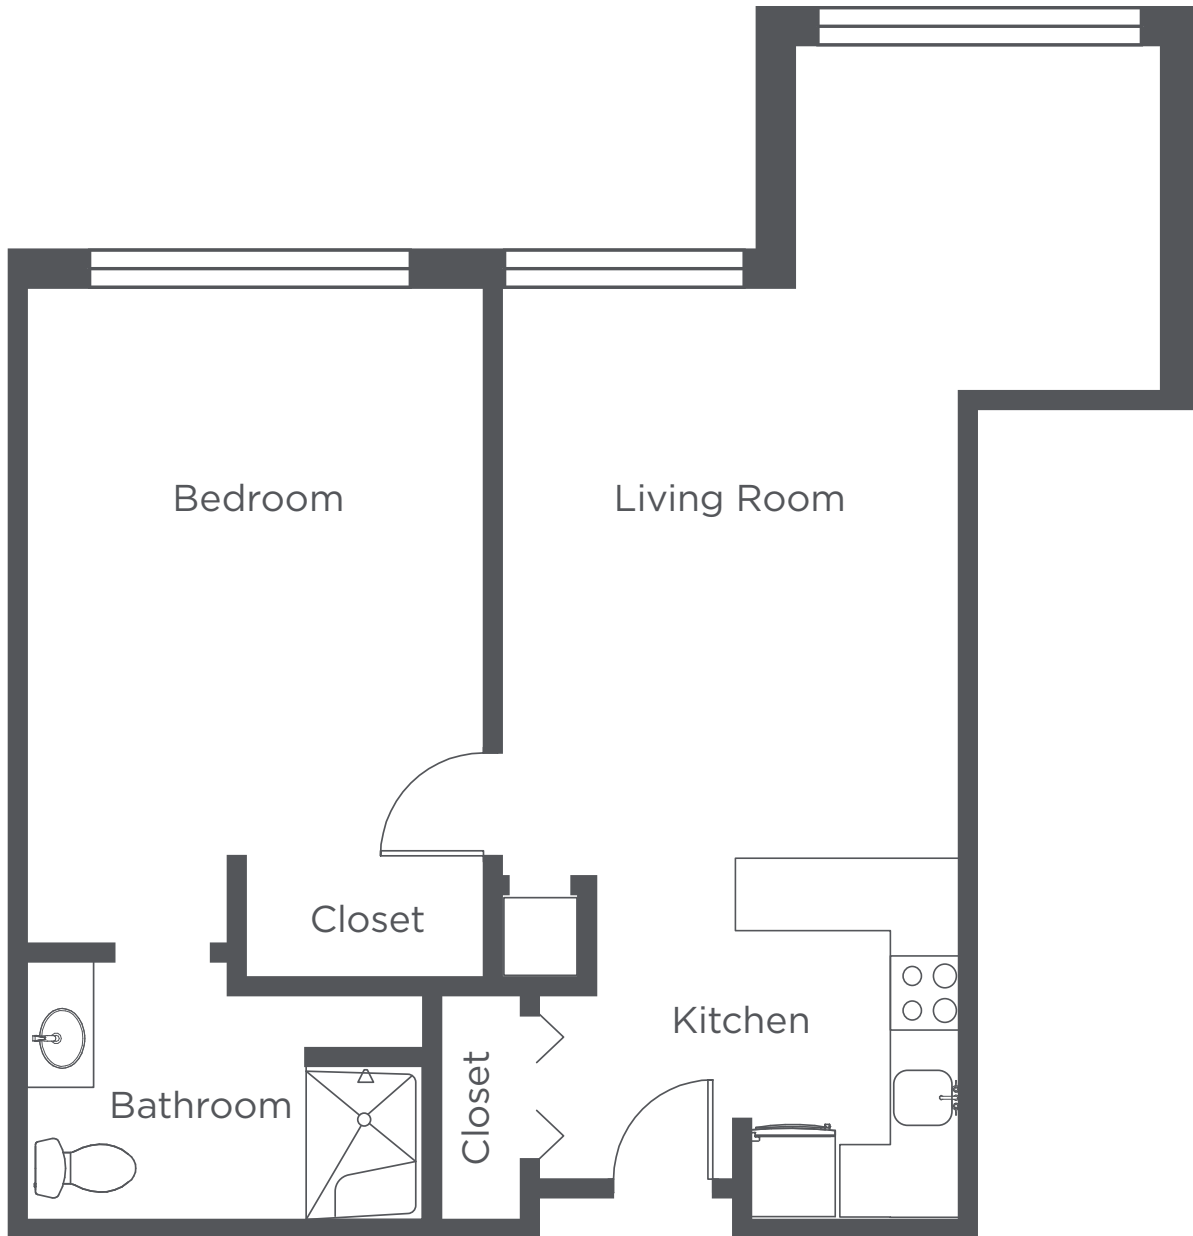

**WEST HILLS
VILLAGE**

Senior Residence

A1 - One Bedroom - 415 sq ft

Floor plans are for general reference only and are not to scale.

**WEST HILLS
VILLAGE**

Senior Residence

D1 - One Bedroom - 571 sq ft

Floor plans are for general reference only and are not to scale.

**WEST HILLS
VILLAGE**

Senior Residence

D2 - One Bedroom - 553 sq ft

Floor plans are for general reference only and are not to scale.

**WEST HILLS
VILLAGE**

Senior Residence

D3 - One Bedroom - 570 sq ft

Floor plans are for general reference only and are not to scale.

**WEST HILLS
VILLAGE**

Senior Residence

D4 - One Bedroom - 649 sq ft

Floor plans are for general reference only and are not to scale.

**WEST HILLS
VILLAGE**

Senior Residence

D5 - One Bedroom - 587 sq ft

Floor plans are for general reference only and are not to scale.

**WEST HILLS
VILLAGE**

Senior Residence

D6 - One Bedroom - 599 sq ft

Floor plans are for general reference only and are not to scale.