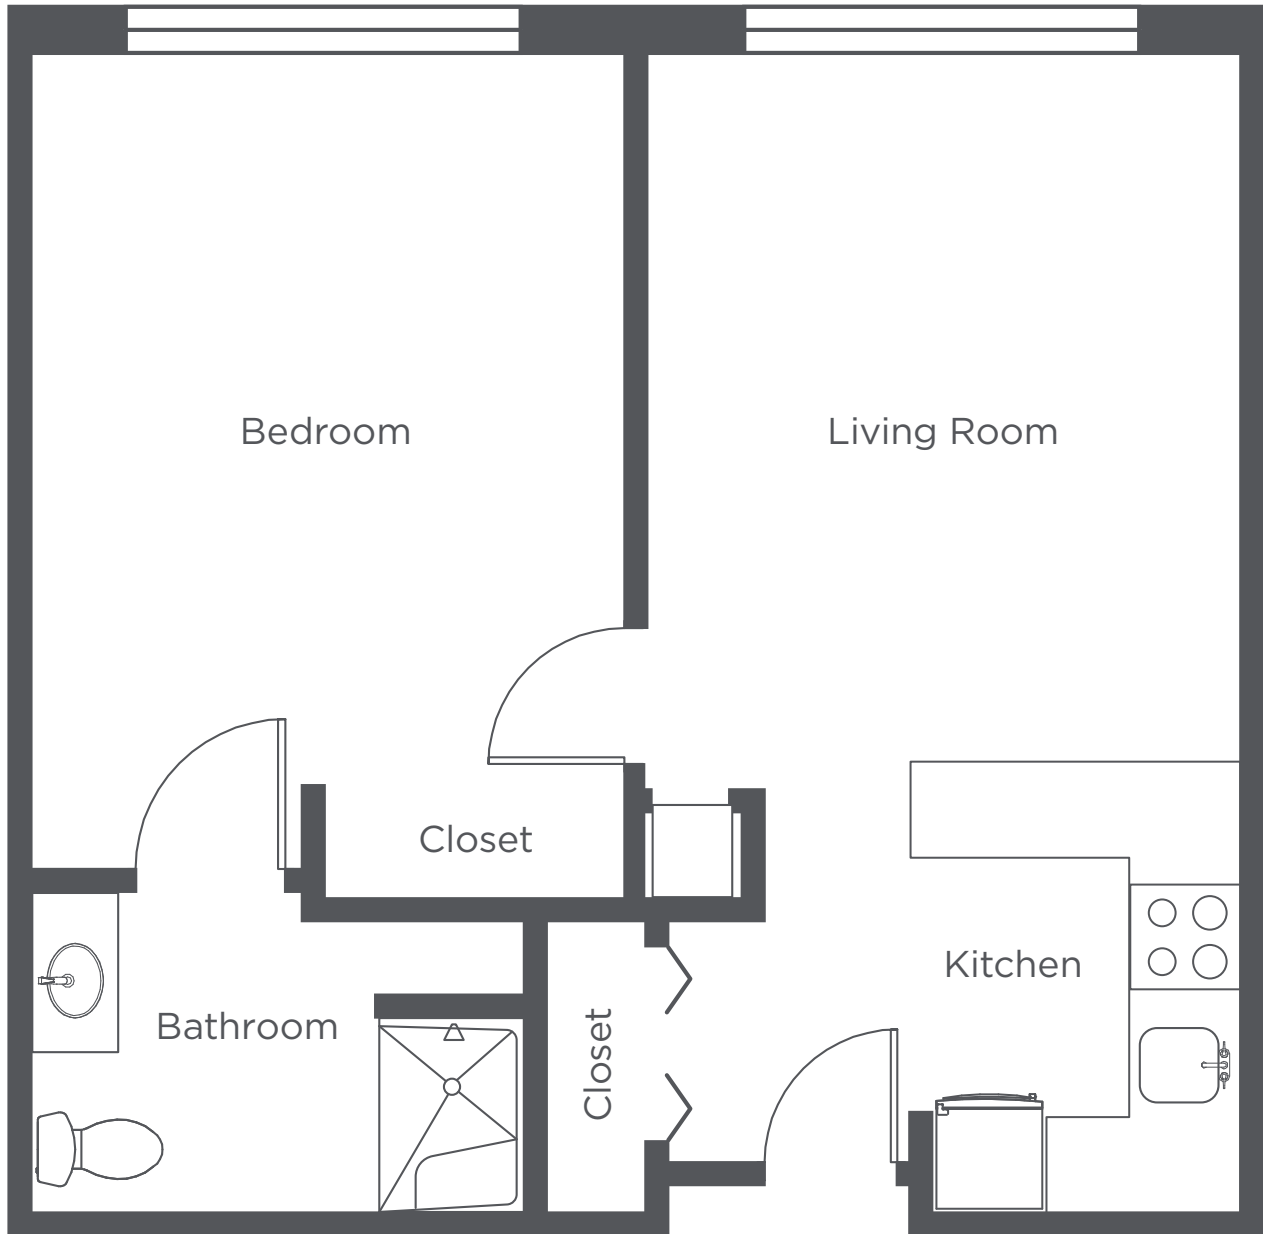

**WEST HILLS
VILLAGE**

Senior Residence

A1 - One Bedroom - 415 sq ft

Floor plans are for general reference only and are not to scale.

**WEST HILLS
VILLAGE**

Senior Residence

D1 - One Bedroom - 571 sq ft

Floor plans are for general reference only and are not to scale.

**WEST HILLS
VILLAGE**

Senior Residence

D2 - One Bedroom - 553 sq ft

Floor plans are for general reference only and are not to scale.

**WEST HILLS
VILLAGE**

Senior Residence

D3 - One Bedroom - 570 sq ft

Floor plans are for general reference only and are not to scale.

**WEST HILLS
VILLAGE**

Senior Residence

D4 - One Bedroom - 649 sq ft

Floor plans are for general reference only and are not to scale.

**WEST HILLS
VILLAGE**

Senior Residence

D5 - One Bedroom - 587 sq ft

Floor plans are for general reference only and are not to scale.

**WEST HILLS
VILLAGE**

Senior Residence

D6 - One Bedroom - 599 sq ft

Floor plans are for general reference only and are not to scale.